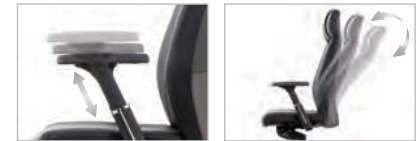

Executive Chairs LETO SERIES

COLOR OPTIONS

Artificial Leather

SB9680(IVORY) SY01(BLACK) SB7218(BROWN)

Genuine Leather

DH-910(BLACK) DH-903(DK. BROWN) MILANO03(BROWN)

Armrest Height Adjustment

Synchronized Tilt

Multi-Angle Armrest Adjustment

Tilt Tension Adjustment

Height Adjustment

Multi-Locking System

Seat Depth Adjustment

Multi-Limited Tilt Adjustment (3Level)

LT-101S

(24.8Wx24.41Dx48.23H)

Specification

Seat and Back: Genuine / Artificial Leather and fabric option available

Base: Aluminum starbase

Features: Backrest Angle Adjustment, Backrest Tilt Tension Adjustment, Multi Task Control and Seat Height Adjustable

Leto Series	HEADREST ADJUSTMENT	ARMREST ADJUSTMENT	LUMBAR SUPPORT ADJUSTMENT	BACKREST TILTING	BACKREST ANGLE ADJUSTMENT	BACKREST TILT TENSION	MULTI TASK CONTROL	SEAT DEPTH ADJUSTMENT	PNEUMATIC SEAT HEIGHT ADJ	STARBASE TYPE
LT-101S	-	-	-	-	○	○	○	-	○	AL
LT-102S	-	-	-	-	○	○	○	-	○	AL
LT-101A	-	○	-	-	○	○	○	○	○	AL
LT-102A	-	○	-	-	○	○	○	○	○	AL
LT-201B	-	-	-	-	○	○	-	-	○	PA
LT-202B	-	-	-	-	○	○	-	-	○	PA
LT-104E	-	-	-	-	-	-	-	-	-	ST