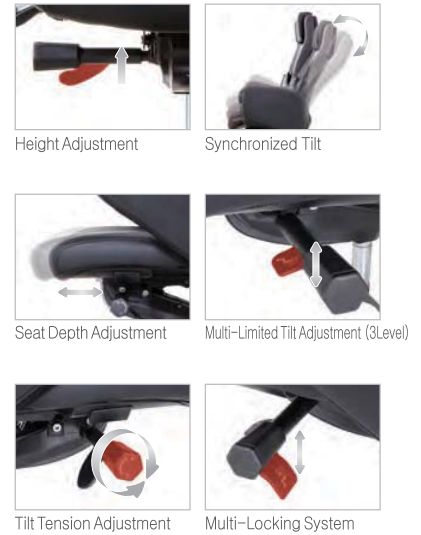

Executive Chairs KAISER SERIES

COLOR OPTIONS

Artificial Leather

SB9680(IVORY) SY01(BLACK) SB7218(BROWN)

Genuine Leather

DH-910(BLACK) DH-903(DARK BROWN) MILANO03(BROWN)

KZ-201
(25Wx25.29Dx47.24H)

Specification

Seat and Back: Leather (Genuine Leather or Artificial Leather available)

Base: Aluminum starbase

Features: Backrest Angle Adjustment, Backrest Tilt Tension Adjustment, Multi Task Control and Seat Height Adjustable

Kaiser Series	HEADREST ADJUSTMENT	ARMREST ADJUSTMENT	LUMBAR SUPPORT ADJUSTMENT	BACKREST TILTING	BACKREST ANGLE ADJUSTMENT	BACKREST TILT TENSION	MULTI TASK CONTROL	SEAT DEPTH ADJUSTMENT	PNEUMATIC SEAT HEIGHT ADJ	STARBASE TYPE
KZ-101B	-	-	-	-	○	○	○	○	○	AL
KZ-101W	-	-	-	-	○	○	○	○	○	AL
KZ-201	-	-	-	-	○	○	○	○	○	AL
KZ-202	-	-	-	-	○	○	○	○	○	AL