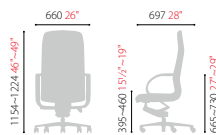

Executive Chairs E30 Series

Synchronized Tilting

Multi-Limited Tilt

Automatic Returning Pneumatic Cylinder

E30 series

E300FPU

High Back

- Synchronized Tilt
- Multi-limited Tilt
- Easy Tilt Tension Adjustment
- Height Adjustable Pneumatic Cylinder
- Polished Aluminum Armframes and Base

E304FPU

Mid Back

- Synchronized Tilt
- Multi-limited Tilt
- Easy Tilt Tension Adjustment
- Height Adjustable Pneumatic Cylinder
- Polished Aluminum Armframes and Base

E304FPGRU

Mid Back

- Synchronized Tilt
- Multi-limited Tilt
- Easy Tilt Tension Adjustment
- Height Adjustable Pneumatic Cylinder
- Polished Aluminum Base and Glides