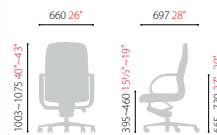

Executive Chairs E30 Series

Synchronized Tilting

Multi-Limited Tilt

Automatic Returning Pneumatic Cylinder

E30 series

E300FPU

High Back

- Synchronized Tilt
- Multi-limited Tilt
- Easy Tilt Tension Adjustment
- Height Adjustable Pneumatic Cylinder
- Polished Aluminum Armframes and Base

E304FPU

Mid Back

- Synchronized Tilt
- Multi-limited Tilt
- Easy Tilt Tension Adjustment
- Height Adjustable Pneumatic Cylinder
- Polished Aluminum Armframes and Base

E304FPGRU

Mid Back

- Synchronized Tilt
- Multi-limited Tilt
- Easy Tilt Tension Adjustment
- Height Adjustable Pneumatic Cylinder
- Polished Aluminum Base and Glides