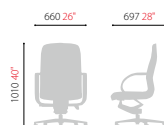

E304FPU

Mid Back

- Synchronized Tilt
- Multi-limited Tilt
- Easy Tilt Tension Adjustment
- Height Adjustable Pneumatic Cylinder
- Polished Aluminum Armframes and Base

E304FPGRU

Mid Back

- Synchronized Tilt
- Multi-limited Tilt
- Easy Tilt Tension Adjustment
- Height Adjustable Pneumatic Cylinder
- Polished Aluminum Base and Glides