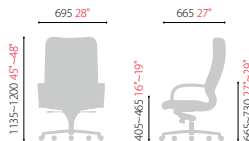

Executive Chairs CHN3900 Series

Knee Tilt, Locking

All In One Design

Auto-return Center Pole

CHN3900 series

CHN3900Z
High Back
· KneeTilt
· Multi Lock

CHN3901Z
Mid Back
· Knee Tilt
· Multi Lock

CHN3921Z
Mid Back / Auto Return
· Knee Tilt
· Multi Lock
· Auto Return