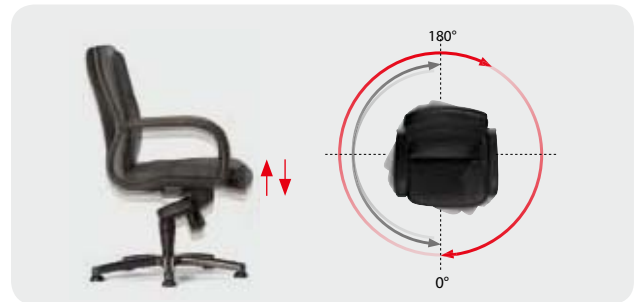

Executive Chairs CHN3900 Series

Knee Tilt, Locking

All In One Design

Auto-return Center Pole

CHN3900 series

CHN3900Z
High Back
· KneeTilt
· Multi Lock

CHN3901Z
Mid Back
· Knee Tilt
· Multi Lock

CHN3921Z
Mid Back / Auto Return
· Knee Tilt
· Multi Lock
· Auto Return