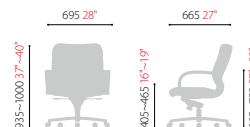

Executive Chairs CHN3900 Series

Knee Tilt, Locking

All In One Design

Auto-return Center Pole

CHN3900 series

CHN3900Z
High Back
· KneeTilt
· Multi Lock

CHN3901Z
Mid Back
· Knee Tilt
· Multi Lock

CHN3921Z
Mid Back / Auto Return
· Knee Tilt
· Multi Lock
· Auto Return