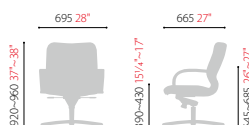

Executive Chairs CHN3900 Series

Knee Tilt, Locking

All In One Design

Auto-return Center Pole

CHN3900 series

CHN3900Z
High Back
· KneeTilt
· Multi Lock

CHN3901Z
Mid Back
· Knee Tilt
· Multi Lock

CHN3921Z
Mid Back / Auto Return
· Knee Tilt
· Multi Lock
· Auto Return