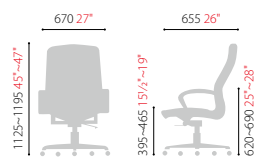

### CHN1000Z

- High Back
- Knee Tilt
- Multi Lock