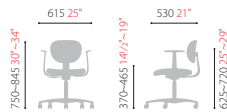

CHN0801Z

- Fixed Armrest
- Adjustable Height