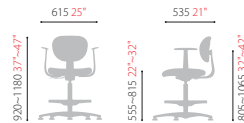

CHN0851FZ

- Glide
- Adjustable Height
- Fixed Armrest