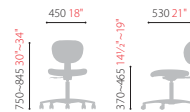

CHN0802Z

- Adjustable Height