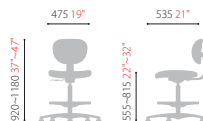

CHN0852FZ

- Glide
- Adjustable Height