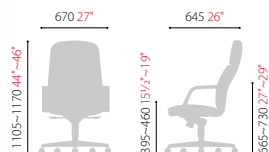

CHN0101Z

Mid Back

- Knee Tilt
- Multi Lock