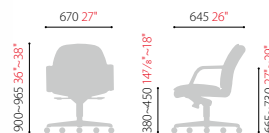

Mid Back

- Knee Tilt
- Multi Lock

Genuine Leather

L096

BIF New York Inc. 465 Barelle Ave, Carlstadt, NJ 07072/ Tel: 201.933.7777/ Fax: 201.933.6261/ info@bifnewyork.com
BIF New York products exceed ANSI/BIFMA and ISTA performance standards and come with 10 year manufacturer's warranty against defects in materials, manufacturing and workmanship. Rev.08/2017/ www.bifnewyork.com