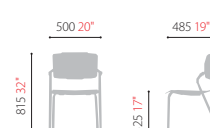

CHN0013MZ

- Stackable
- Caster