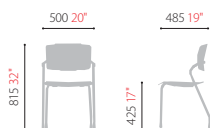

Multi-purpose Chairs CHN0013 Series

Rubber Spacer

Felt-glide

Caster Type

Nesting / Stacking

CHN0013 series

CHN0013Z

- Stackable