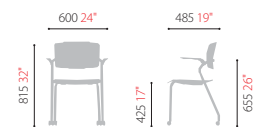

Multi-purpose Chairs CHN0013 Series

Rubber Spacer

Felt-glide

Caster Type

Nesting / Stacking

CHN0013 series

CHN0013Z

- Stackable

CHN0013AFZ

- Stackable
- Fixed Armrest

CHN0013MZ

- Stackable
- Caster

CHN0013AFMZ

- Stackable
- Caster
- Fixed Armrest

Plastic

CHN0013MFZ