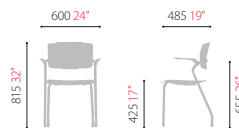

Multi-purpose Chairs CHN0013 Series

Rubber Spacer

Felt-glide

Caster Type

Nesting / Stacking

CHN0013 series

CHN0013Z

- Stackable

CHN0013AFZ

- Stackable
- Fixed Armrest

CHN0013MZ

- Stackable
- Caster

CHN0013AFMZ

- Stackable
- Caster
- Fixed Armrest

Plastic

CHN0013MFZ