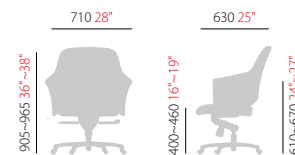

Executive Chairs CH3800 Series

Knee Tilt

Integrated Armrests and Seatback

CH3800 series

CH3801FZ

- Glides
- Knee Tilt
- Height-adjustable

CH3801Z

- Casters
- Knee Tilt
- Height-adjustable