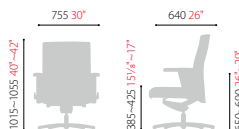

CH3601Z

Mid Back

- Synchronized Tilt
- Multi Lock
- Adjustable Headrest
- Adjustable Lumbar Support
- Adjustable Seat Depth

CH3621Z

Mid Back / Auto Return

- Synchronized Tilt
- Multi Lock
- Adjustable Headrest
- Adjustable Lumbar Support
- Adjustable Seat Depth
- Auto Return