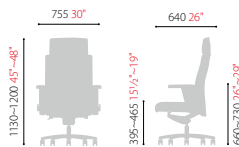

Executive Chairs CH3600 Series

Synchronized Tilt,
Adjustable Headrest

Adjustable Lumbar Support

Auto-return Center Pole

CH3600 series

CH3600Z

Headrest

- Synchronized Tilt
- Multi Lock
- Adjustable Headrest
- Adjustable Lumbar Support
- Adjustable Seat Depth

CH3601Z

Mid Back

- Synchronized Tilt
- Multi Lock
- Adjustable Headrest
- Adjustable Lumbar Support
- Adjustable Seat Depth

CH3621Z

Mid Back / Auto Return

- Synchronized Tilt
- Multi Lock
- Adjustable Headrest
- Adjustable Lumbar Support
- Adjustable Seat Depth
- Auto Return