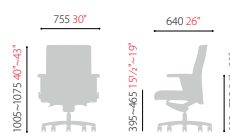

Executive Chairs CH3600 Series

Synchronized Tilt,
Adjustable Headrest

Adjustable Lumbar Support

Auto-return Center Pole

CH3600 series

CH3600Z

Headrest

- Synchronized Tilt
- Multi Lock
- Adjustable Headrest
- Adjustable Lumbar Support
- Adjustable Seat Depth

CH3601Z

Mid Back

- Synchronized Tilt
- Multi Lock
- Adjustable Headrest
- Adjustable Lumbar Support
- Adjustable Seat Depth

CH3621Z

Mid Back / Auto Return

- Synchronized Tilt
- Multi Lock
- Adjustable Headrest
- Adjustable Lumbar Support
- Adjustable Seat Depth
- Auto Return