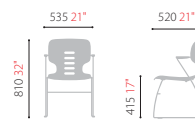

CH0008AFZ

- Stackable
- Fixed Armrest

CH0008TFZ

- Fixed Armrest
- Tablet

CH9900Z (Dolly)

- Max. Capacity : 15 chairs

CH0008TZ (Tablet)

CH0008RZ (Rack)