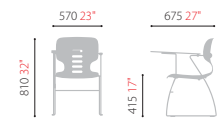

Multi-purpose Chairs CH0008 Series

Self Adjusting

Tablet

Attachable Rack

Ganging Glide

CH0008 series

CH0008Z

- Stackable

CH0008AFZ

- Stackable
- Fixed Armrest

CH0008TFZ

- Fixed Armrest
- Tablet

CH9900Z (Dolly)

- Max. Capacity : 15 chairs

CH0008TZ (Tablet)

CH0008RZ (Rack)