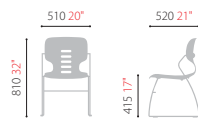

CH0008AFZ

- Stackable
- Fixed Armrest

CH0008TFZ

- Fixed Armrest
- Tablet

CH9900Z (Dolly)

- Max. Capacity : 15 chairs

CH0008TZ (Tablet)

CH0008RZ (Rack)