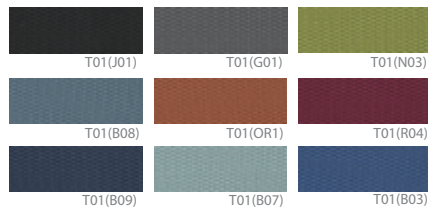

# Mesh Chairs COBI SERIES

CB-101B  
(25.2W23.31Dx47.44H)

## COLOR OPTIONS

### Seat Fabric