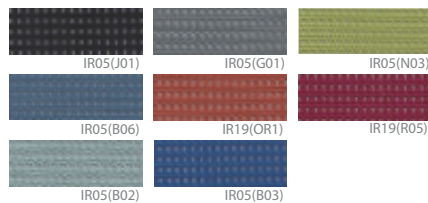

COLOR OPTIONS

Back Mesh