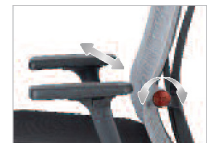

FEATURES

Headrest Tilt & Height Adjustment

Armrest Height Adjustment

Front & Rear, Multi-Angle Armrest Adjustment

Seat Depth Adjustment

Height Adjustment

Backrest Tilt Angle Control System

Synchronized Tilt

Tilt Tension Adjustment

Multi-Locking System

Multi-Limited Tilt Adjustment (3-Level)

Seat Change

ITEM LIST

Task Chair

AE-301S
26 x 25 x 46~49

AE-302S
26 x 25 x 39~41