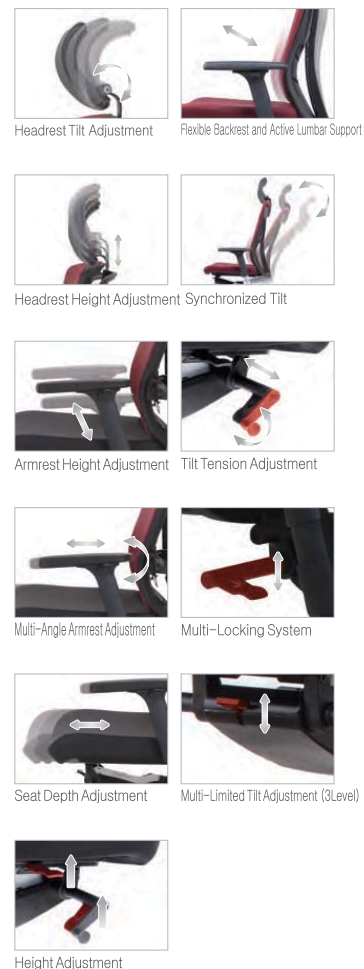

(25.6Wx22.05Dx39.37H)

Specification

Seat and Back: Fabric

Base: Aluminum starbase

Features: Armrest Adjustment, Backrest Angle Adjustment, Backrest Tilt Tension Adjustment, Seat Depth Adjustment, Seat Height Adjustment

Aeon Fabric Series	HEADREST ADJUSTMENT	ARMREST ADJUSTMENT	LUMBAR SUPPORT ADJUSTMENT	BACKREST TILTING	BACKREST ANGLE ADJUSTMENT	BACKREST TILT TENSION	MULTI TASK CONTROL	SEAT DEPTH ADJUSTMENT	PNEUMATIC SEAT HEIGHT ADJ	STARBASE TYPE
AE-101SX	○	○	-	○	○	○	○	○	○	AL
AE-102SX	-	○	-	○	○	○	○	○	○	AL
AE-101S	○	○	-	○	○	○	○	○	○	AL
AE-102S	-	○	-	○	○	○	○	○	○	AL
AE-101B	○	○	-	○	○	○	○	○	○	PA
AE-102B	-	○	-	○	○	○	○	○	○	PA
AE-101E	○	-	-	○	○	○	○	○	○	PA
AE-102E	-	-	-	○	○	○	○	○	○	PA
AE-104E	-	-	-	-	-	-	-	○	-	ST