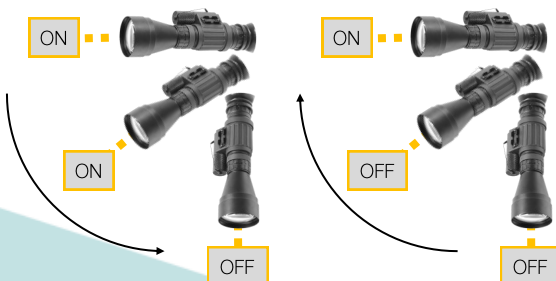

Lightweight, rugged and waterproof, the PVS-14C is a powerful performer for use in confined as well as open spaces, allowing the user to retain their night adapted vision in one eye while viewing their surroundings through the illuminated eyepiece of the PVS-14C.

ADVANCED PHOTONICS

ADVANCED TACTICAL
NIGHT VISION MONOCULAR

PVS-14C

DISTINCTIVE FEATURES

Extended Range Observation

Accepts Afocal Objective Lenses with 3X and 5X Optical Magnification

Manual gain Control (Optional)

PVS-14C can be equipped with manual gain control (MGC) option depending on its availability in selected tube. Contact us for details.

Flip-Up Off Feature

When Mounted on a Flip-Up Head Gear or a Helmet Mount, PVS-14C Turns Off Once in Flip-Up Position.