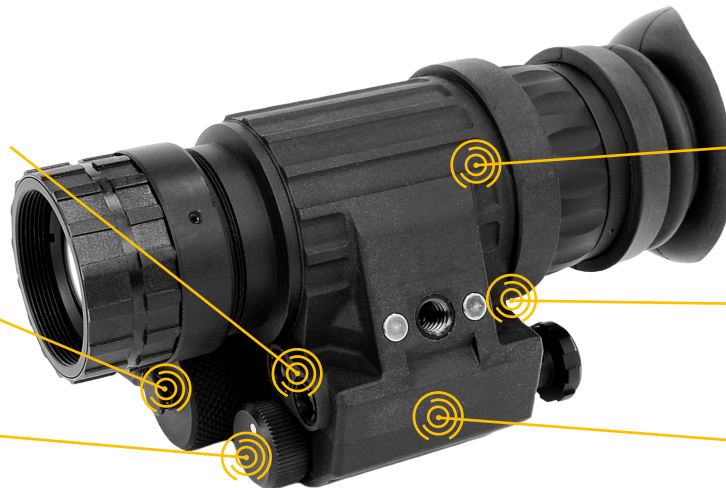

ADVANCED PHOTONICS

ADVANCED TACTICAL NIGHT VISION MONOCULAR

PVS-14C

The legendary PVS-14C is a great choice for conducting combat operations, including dismounted terrain navigation in extremely low light conditions. The highly versatile PVS-14C system can be used as a hand-held or hands-free single eye goggle for increased mobility and tactical awareness, or as a night vision close-quarters weapon sight.

Lightweight, rugged and waterproof, the PVS-14C is a powerful performer for use in confined as well as open spaces, allowing the user to retain their night adapted vision in one eye while viewing their surroundings through the illuminated eyepiece of the PVS-14C.

ADVANTAGES OF THE PVS-14C

Built-In IR Illuminator,
950 nm
&
Automatic Light Overload
Shut-Off System

Powered with 1 AA or
1 CR123 Battery

Manual Gain Control
(Optional)

Accepts Small Anvis
MX-10160 with or without
the Manual Gain

Optional External
Power Port (Optional)

Stow Safety and
Flip-Up-Off Features

KEY FEATURES

- ◆ Universal Night Operations Tool
- ◆ Unique Safety Features
- ◆ Extended Range Observation
- ◆ Multi-Use System Design
- ◆ Accepts External Power Sources
- ◆ Preferred choice of NATO forces