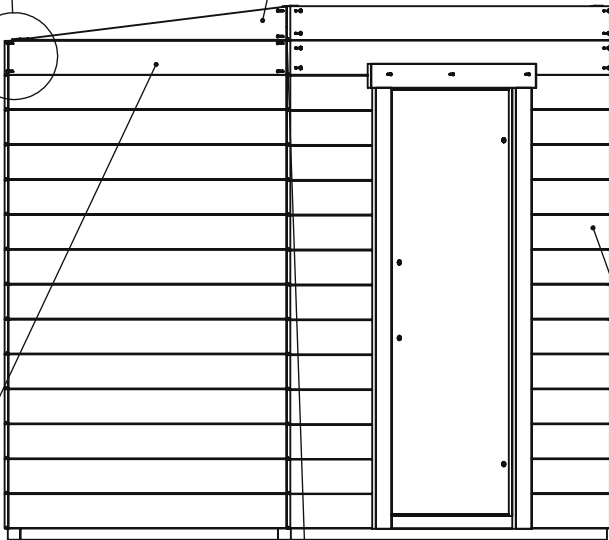

# Model G2 Sauna Room Installation Manual

Note: Please read manual before construction

1.1		1.73" x 2.79" x 69.84"	2
1.2		1.73" x 2.79" x 56.92"	4
2.1		1.73" x 1.73" x 81.69"	2
2.2		1.73" x 1.73" x 76.57"	2
W1		1.65" x 5.70" x 70.62"	16
W2		1.65" x 5.70" x 61.41"	28
W3		1.65" x 5.70" x 20.27"	13
W4		1.65" x 5.70" x 20.27"	13
L1		1.65" x 5.31" x 61.41"	1
L2		1.65" x 5.31" x 61.41"	1

3.1		.59" x 3.74" x 79.60"	2
3.2		.59" x 3.74" x 74.17"	2
3.3		.59" x 3.74" x 77.91"	2
3.4		.59" x 3.74" x 72.71"	2
3.5		.59" x 3.74" x 63.62"	2
4.1		1.10" x 2.79" x 81.29"	2
4.2		1.65" x 5.70" x 74.56"	15
4.3		.70" x .98" x 81.29"	1
5		.74" x 3.74" x 66.92"	16

6.1		1.73" x 1.73" x 20.27"	2
6.2		1.73" x 1.73" x 11.10"	2
7.1		.59" x 3.74" x 82.48"	1
7.2		.59" x 3.74" x 74.56"	2
Bench1		66.92" x 21.37" x 66.92"	1
Bench2		66.92" x 3.54" x 8.66"	1
Bench3		29.33" x 15.66" x 3.54"	1
Backrest1		66.92" x 10.23" x 1.96"	1
Backrest2		36.45" x 10.23" x 1.96"	1

Door	1
1.57" screws	8

Ø .19"

2.75" screws

40mm screws

L2

2.75" screws

W1	2
W2	2
W3	13
L1	1
L2	1
2.75" screws	46
1.57" screws	14

W2