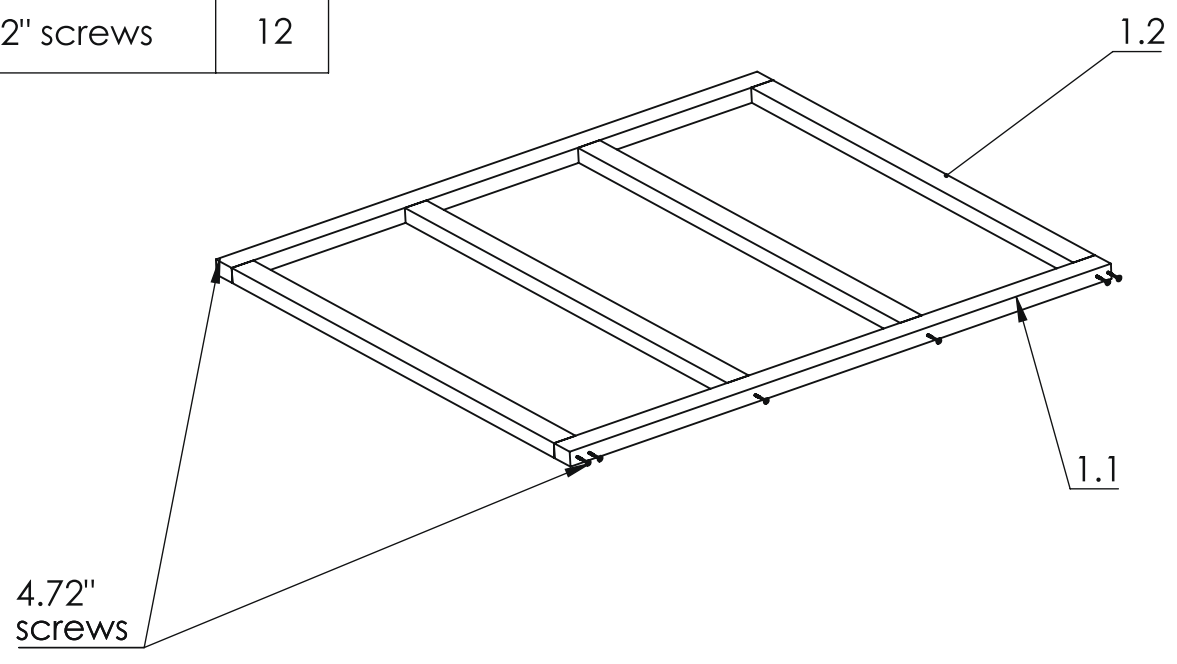

1.1	2
1.2	4
4.72" screws	12