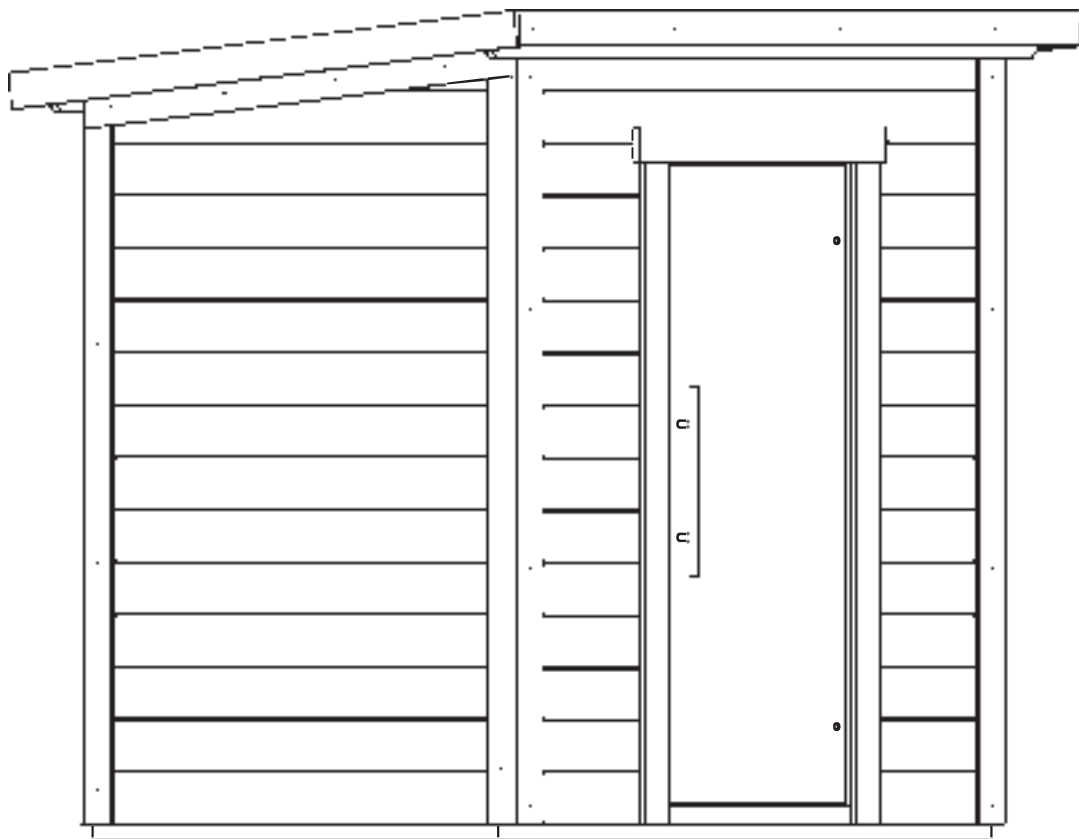

# Model G2 Sauna Room Installation Manual

Note: Please read manual before construction

1.1		1.73" x 2.79" x 69.84"	2
1.2		1.73" x 2.79" x 56.92"	4
2.1		1.73" x 1.73" x 81.69"	2
2.2		1.73" x 1.73" x 76.57"	2
W1		1.65" x 5.70" x 70.62"	16
W2		1.65" x 5.70" x 61.41"	28
W3		1.65" x 5.70" x 20.27"	13
W4		1.65" x 5.70" x 20.27"	13
L1		1.65" x 5.31" x 61.41"	1
L2		1.65" x 5.31" x 61.41"	1

3.1		.59" x 3.74" x 79.60"	2
3.2		.59" x 3.74" x 74.17"	2
3.3		.59" x 3.74" x 77.91"	2
3.4		.59" x 3.74" x 72.71"	2
3.5		.59" x 3.74" x 63.62"	2
4.1		1.10" x 2.79" x 81.29"	2
4.2		1.65" x 5.70" x 74.56"	15
4.3		.70" x .98" x 81.29"	1
5		.74" x 3.74" x 66.92"	16

6.1		1.73" x 1.73" x 20.27"	2
6.2		1.73" x 1.73" x 11.10"	2
7.1		.59" x 3.74" x 82.48"	1
7.2		.59" x 3.74" x 74.56"	2
Bench1		66.92" x 21.37" x 66.92"	1
Bench2		66.92" x 3.54" x 8.66"	1
Bench3		29.33" x 15.66" x 3.54"	1
Backrest1		66.92" x 10.23" x 1.96"	1
Backrest2		36.45" x 10.23" x 1.96"	1