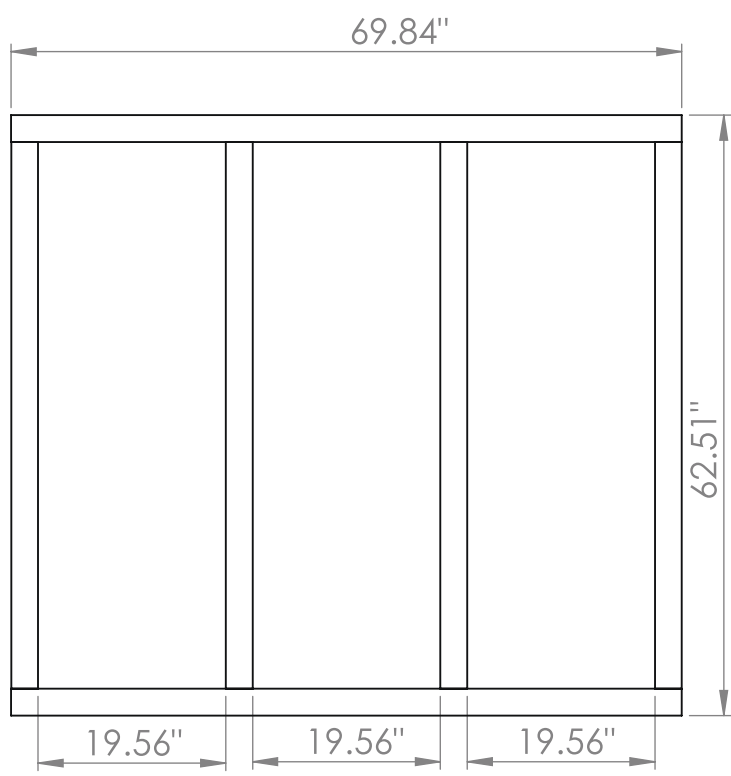

# Model G2 Sauna Room Installation Manual

Note: Please read manual before construction

1.1		1.73" x 2.79" x 69.84"	2
1.2		1.73" x 2.79" x 56.92"	4
2.1		1.73" x 1.73" x 81.69"	2
2.2		1.73" x 1.73" x 76.57"	2
W1		1.65" x 5.70" x 70.62"	16
W2		1.65" x 5.70" x 61.41"	28
W3		1.65" x 5.70" x 20.27"	13
W4		1.65" x 5.70" x 20.27"	13
L1		1.65" x 5.31" x 61.41"	1
L2		1.65" x 5.31" x 61.41"	1

3.1		.59" x 3.74" x 79.60"	2
3.2		.59" x 3.74" x 74.17"	2
3.3		.59" x 3.74" x 77.91"	2
3.4		.59" x 3.74" x 72.71"	2
3.5		.59" x 3.74" x 63.62"	2
4.1		1.10" x 2.79" x 81.29"	2
4.2		1.65" x 5.70" x 74.56"	15
4.3		.70" x .98" x 81.29"	1
5		.74" x 3.74" x 66.92"	16

6.1		1.73" x 1.73" x 20.27"	2
6.2		1.73" x 1.73" x 11.10"	2
7.1		.59" x 3.74" x 82.48"	1
7.2		.59" x 3.74" x 74.56"	2
Bench1		66.92" x 21.37" x 66.92"	1
Bench2		66.92" x 3.54" x 8.66"	1
Bench3		29.33" x 15.66" x 3.54"	1
Backrest1		66.92" x 10.23" x 1.96"	1
Backrest2		36.45" x 10.23" x 1.96"	1

Door		72.63" x 36.41" x 3.22"	1
T		28.70" x 2.39"	1
H			1

Screws	.19" x 4.72"	12
Screws	.17" x 2.75"	228
Screws	.15" x 2.36"	14
Screws	.15" x 1.96"	68
Screws	.13" x 1.57"	82
Screws	.18" x .98"	12
Nails		128
E		2
G		2