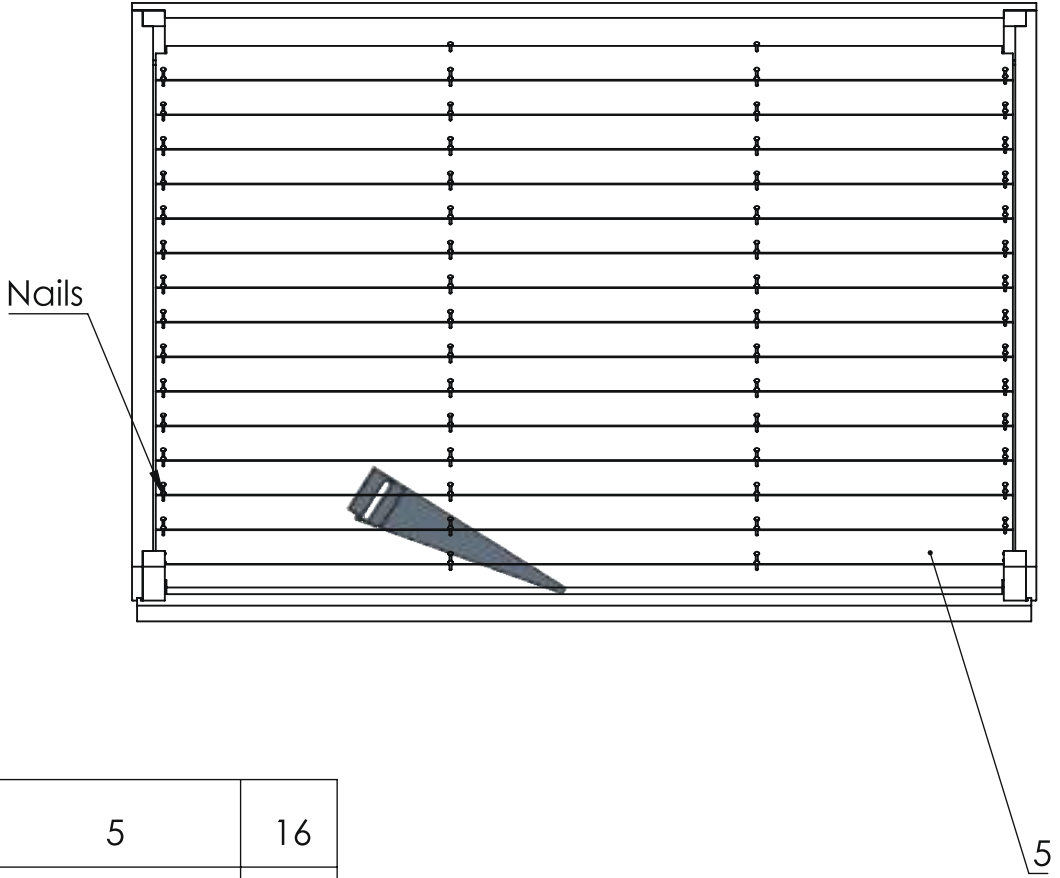

w3

2.75" screws

1.57" L1 screws

W1

2.75" screws

W2

Ø .19"

3.1	2
3.2	2
3.3	2
3.4	2
3.5	2
1.57" screws	40

4.1	2
2.36" screws	8

1.96"  
screws

4.2

1.57"  
screws

4.3

4.2	15
1.96" screws	60
4.3	1
1.57" screws	5

5	16
Nails	128

6.1	2
Bench1	1
Bench2	1
2.75" screws	6