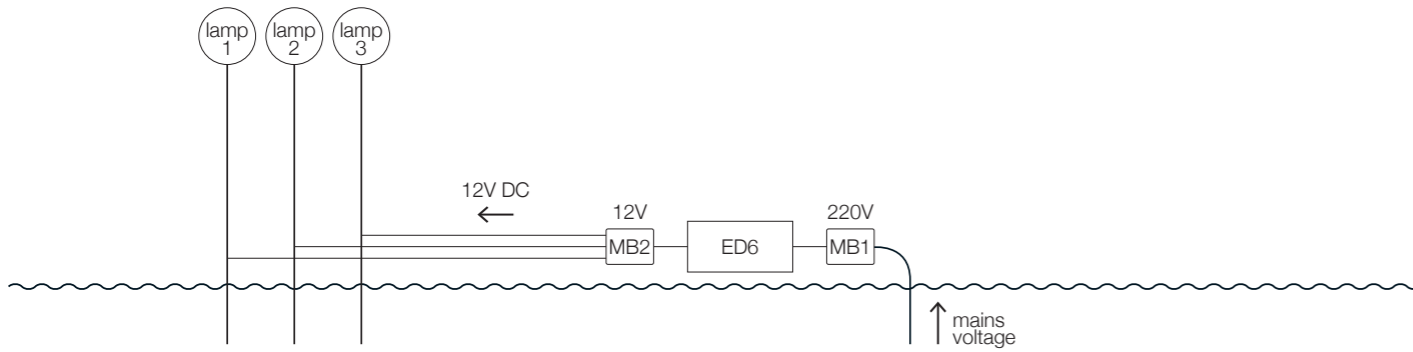

Installation suggestions for Outdoor / GEL BOX system

1	Connection type	For models	Power supply	Access. applied
	GEL BOX system (without well)	Syphasera/Syphasfera/Syphaduepassi/More	code ED6	1x code ED6 1x code MB1 1x code MB2