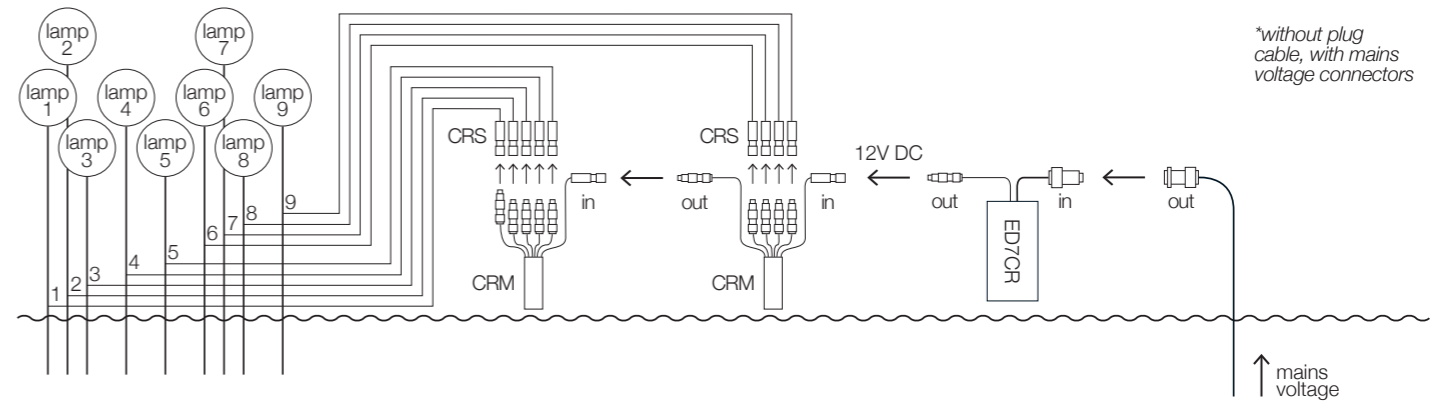

Installation suggestions for Outdoor / GEL BOX system and QUICK CONNECTORS system

4	Connection type	For models	Power supply	Access. applied
	GEL BOX system (with well)	More (MR70/MR100/MR130)	provided by client	1x code MB2 1x code MSPT 3x code MPT

5	Connection type	For models	Power supply	Access. applied
	QUICK CONNECTORS system	Syphasera/Syphasfera/Syphaduepassi/More	code ED6CR	1x code ED6CR 1x code CRM 5x code CRS 1x code KP2

6	Connection type	For models	Power supply	Access. applied
	QUICK CONNECTORS system	Syphasera/Syphasfera/Syphaduepassi/More	code ED7CR	1x code ED7CR* 2x code CRM 9x code CRS *without plug cable, with mains voltage connectors