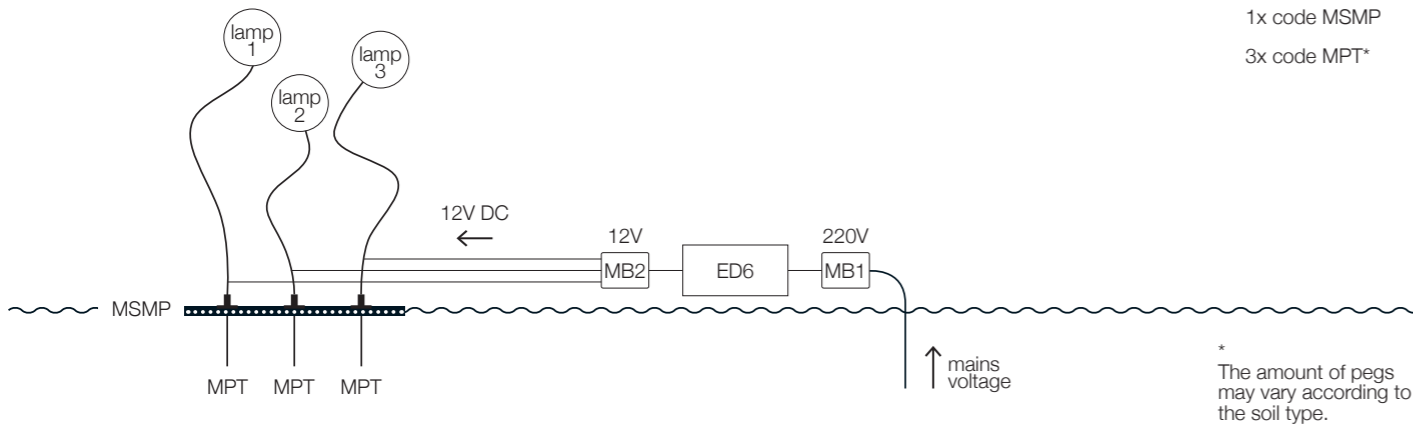

Installation suggestions for Outdoor / GEL BOX system

1	Connection type	For models	Power supply	Access. applied
	GEL BOX system (without well)	Syphasera/Syphasfera/Syphaduepassi/More	code ED6	1x code ED6 1x code MB1 1x code MB2

2	Connection type	For models	Power supply	Access. applied
	GEL BOX system (with well)	Syphasera/Syphasfera/Syphaduepassi/More	provided by client	1x code MB2 1x code KP1

3	Connection type	For models	Power supply	Access. applied
	GEL BOX system (without well)	More (MR70/MR100/MR130)	code ED6	1x code ED6 1x code MB1 1x code MB2 1x code MSMP 3x code MPT*

Installation suggestions for Outdoor / GEL BOX system and QUICK CONNECTORS system

4	Connection type	For models	Power supply	Access. applied
	GEL BOX system (with well)	More (MR70/MR100/MR130)	provided by client	1x code MB2 1x code MSPT 3x code MPT