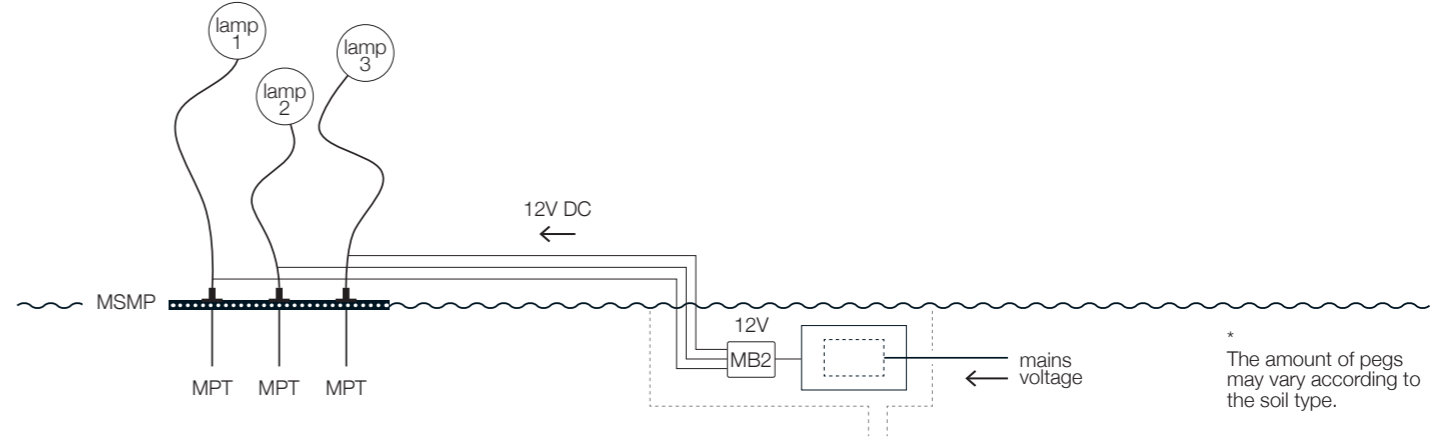

2	Connection type	For models	Power supply	Access. applied
	GEL BOX system (with well)	Syphasera/Syphasfera/Syphaduepassi/More	provided by client	1x code MB2 1x code KP1

3	Connection type	For models	Power supply	Access. applied
	GEL BOX system (without well)	More (MR70/MR100/MR130)	code ED6	1x code ED6 1x code MB1 1x code MB2 1x code MSMP 3x code MPT*

Installation suggestions for Outdoor / GEL BOX system and QUICK CONNECTORS system

4	Connection type	For models	Power supply	Access. applied
	GEL BOX system (with well)	More (MR70/MR100/MR130)	provided by client	1x code MB2 1x code MSPT 3x code MPT