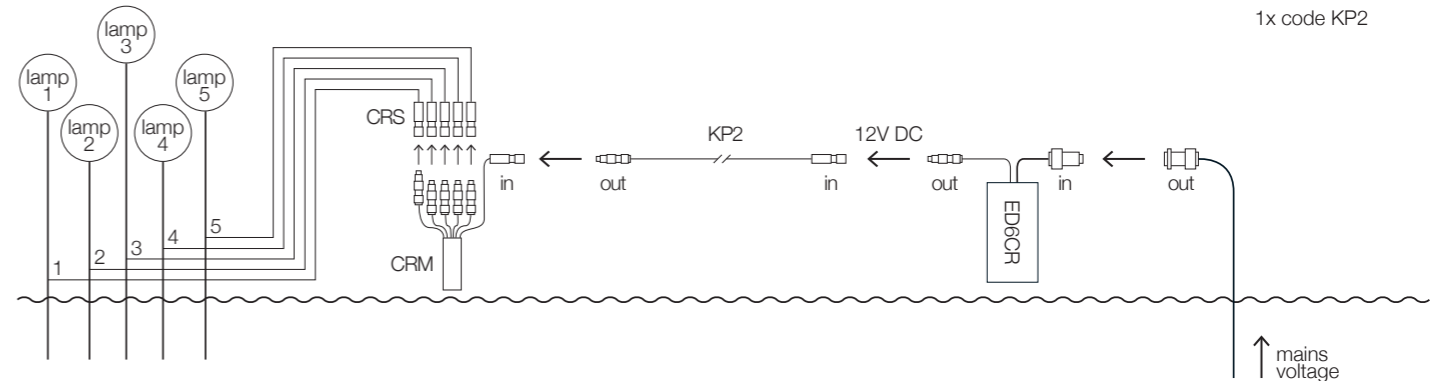

2	Connection type	For models	Power supply	Access. applied
	GEL BOX system (with well)	Syphasera/Syphasfera/Syphaduepassi/More	provided by client	1x code MB2 1x code KP1

3	Connection type	For models	Power supply	Access. applied
	GEL BOX system (without well)	More (MR70/MR100/MR130)	code ED6	1x code ED6 1x code MB1 1x code MB2 1x code MSMP 3x code MPT*

Installation suggestions for Outdoor / GEL BOX system and QUICK CONNECTORS system

4	Connection type	For models	Power supply	Access. applied
	GEL BOX system (with well)	More (MR70/MR100/MR130)	provided by client	1x code MB2 1x code MSPT 3x code MPT

5	Connection type	For models	Power supply	Access. applied
	QUICK CONNECTORS system	Syphasera/Syphasfera/Syphaduepassi/More	code ED6CR	1x code ED6CR 1x code CRM 5x code CRS 1x code KP2

6	Connection type	For models	Power supply	Access. applied
	QUICK CONNECTORS system	Syphasera/Syphasfera/Syphaduepassi/More	code ED7CR	1x code ED7CR* 2x code CRM 9x code CRS *without plug cable, with mains voltage connectors