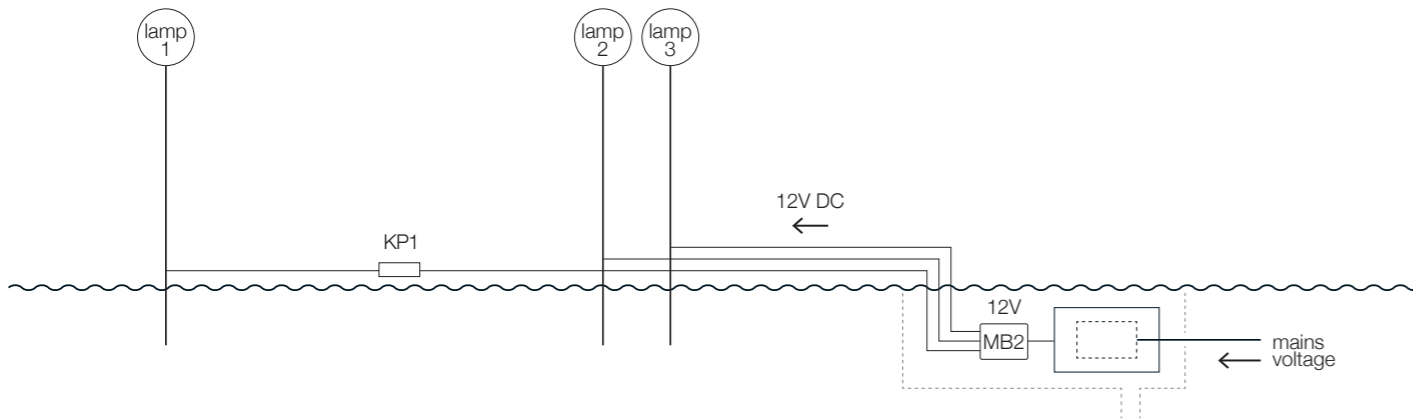

Installation suggestions for Outdoor / GEL BOX system

1	Connection type	For models	Power supply	Access. applied
	GEL BOX system (without well)	Syphasera/Syphasfera/Syphaduepassi/More	code ED6	1x code ED6 1x code MB1 1x code MB2

2	Connection type	For models	Power supply	Access. applied
	GEL BOX system (with well)	Syphasera/Syphasfera/Syphaduepassi/More	provided by client	1x code MB2 1x code KP1

3	Connection type	For models	Power supply	Access. applied
	GEL BOX system (without well)	More (MR70/MR100/MR130)	code ED6	1x code ED6 1x code MB1 1x code MB2 1x code MSMP 3x code MPT*

Installation suggestions for Outdoor / GEL BOX system and QUICK CONNECTORS system

4	Connection type	For models	Power supply	Access. applied
	GEL BOX system (with well)	More (MR70/MR100/MR130)	provided by client	1x code MB2 1x code MSPT 3x code MPT