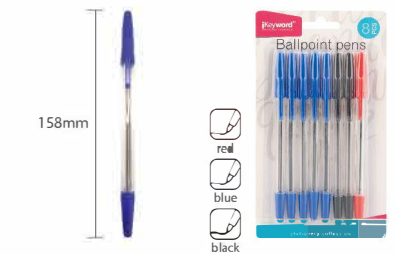

89673 Ballpoint Pens

- Contents: 8 different colors of ballpoint pens: 5 black pens 2 blue pens/1 red pens
- Package Size(mm): 116x210x15
- QTY/CTN: 24/96
- G.W/N.W(kgs): 5.96/4.96
- Meas(mm): 345x260x460