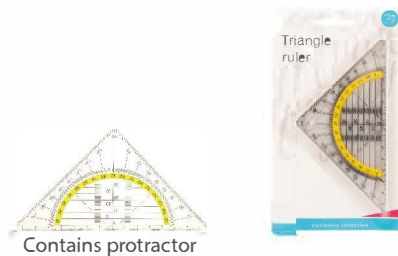

89683 Triangle Ruler

- Contents: 3 triangular rulers(14cm)
- Package Size(mm): 115x200x8
- QTY/CTN: 24/96
- G.W/N.W(kgs): 5.18/4.18
- Meas(mm): 250x190x420