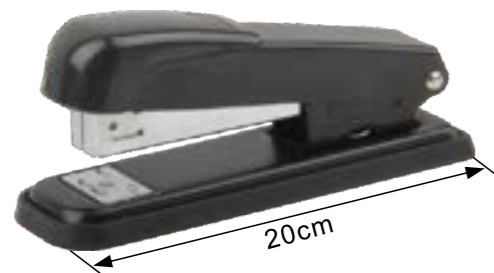

Colour: ●

804

Product Des.	Inner Qty	Outer Qty	Product Size	Product Weight
20 Sheets 24/6&26/6 Full Strip Metal Stapler	12	72	15.1*5.2*4cm	231g

Colour: ●

804L

Product Des.	Inner Qty	Outer Qty	Product Size	Product Weight
20 Sheets 24/6&26/6 Full Strip Metal Stapler	12	72	20.4*4*5.8cm	323.5g