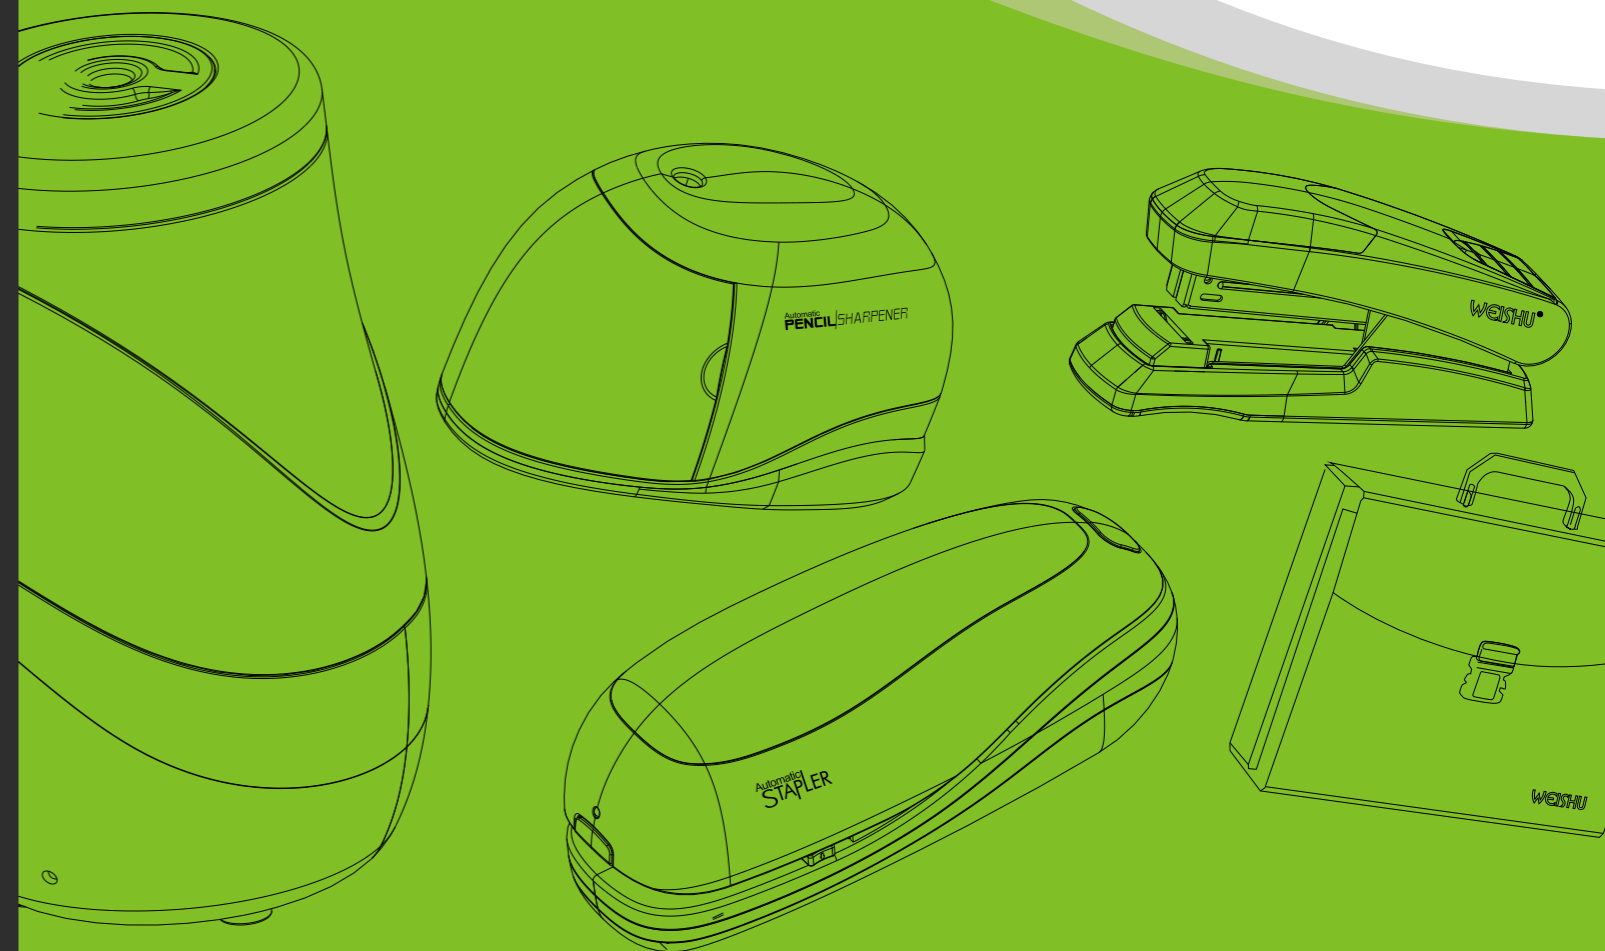

RC HomeDecor

Home at its best!

School & Office Supplies Catalog II

By Chasryan LLC

Contact:
Ryan Sankar
832-518-8942
Chasryanllc@gmail.com
<https://rc-homedecor.com/>