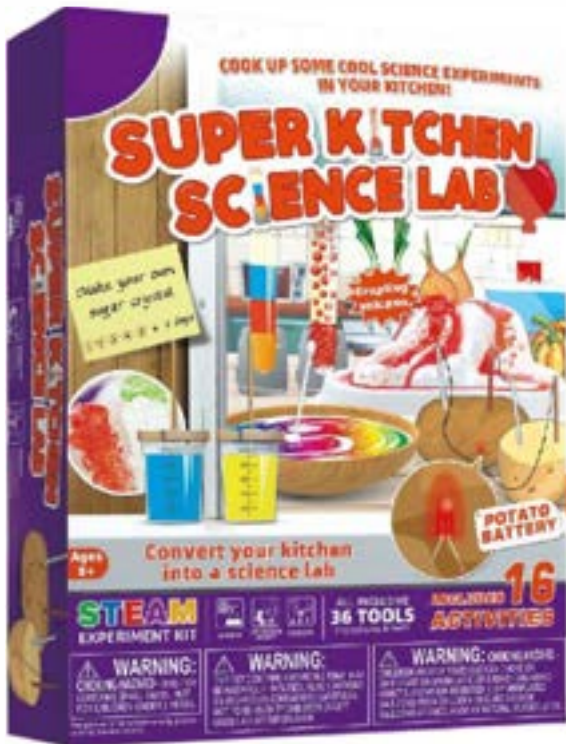

## I LIKE SCIENCE

### My First Science Lab

ITEM NO. SR20116  
 AGES: 6+  
 SIZE: 290\*220\*70 mm  
 QTY/CTN: 8 SETS  
 CARTON SIZE: 460\*300\*310 mm  
 GW/NW: 3.4Kg / 2.84Kg  
 Safety Requirements: EN71/1-3

Do you know how children learn? They learn by playing games, in which they with all sense organs know things, find problems, make explorations and comparisons, and finally find answers. "My First Science Laboratory" helps children know and understand fundamental science, master the methods of scientific research, enjoy fun of science and cultivate their creativity and scientific curiosity.

# SUPER KITCHEN SCIENCE LAB

Cool up some cool science experiments in your kitchen!

ITEM NO. SR20117

AGES: 8+

SIZE: 290\*220\*70 mm

QTY/CTN: 8 SETS

CARTON SIZE: 460\*300\*310 mm

GW/NW: 3.55Kg / 3.02Kg