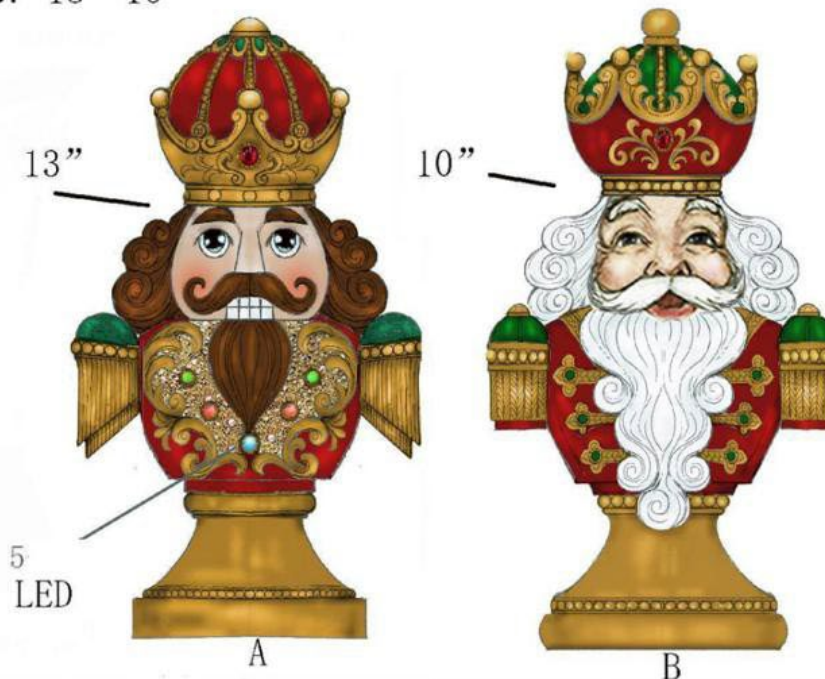

Project No. c23-004

Material: Resin

Function: Tabletop

Size: 13" 10"