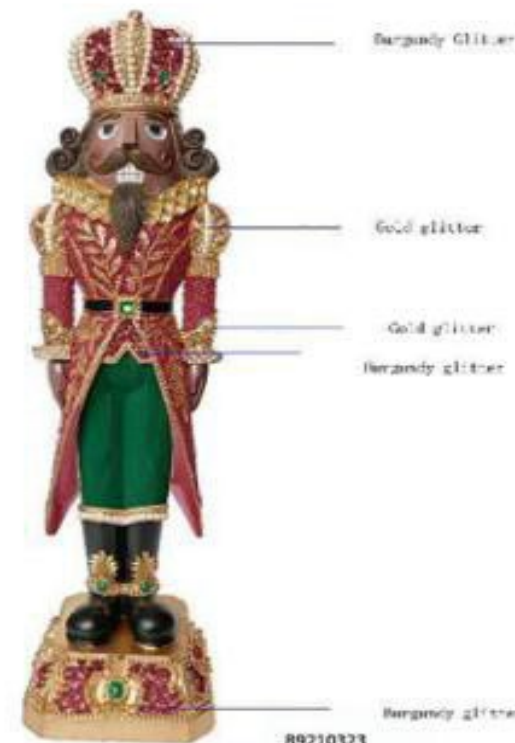

C

D

B9210323
16*15.5*61.5CM
6.3*6.1*24.21"