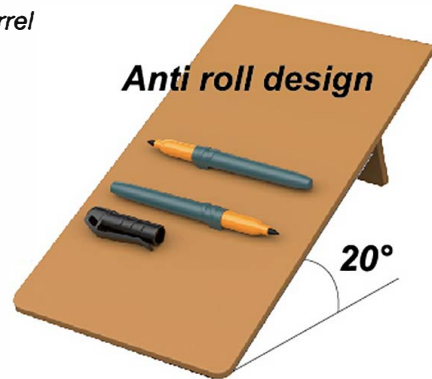

LxW 6.5x3mm LxW 6.5x4.2mm LxW 9.8x5.5mm

Anti roll design

20°

Writes on most surfaces, including wood, metal and concrete
Writes through dusty, wet and oily surface conditions