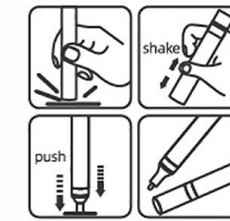

HUES ■ 6 PEN SET

TINTS ■ 6 PEN SET

TONES ■ 6 PEN SET

PORTRAIT ■ 6 PEN SET

ESSENTIALS ■ 6 PEN SET

Acrylic paint art marker

24 colours

- Ideal for painting and decorating canvas, paper and wood.
- Contains highly pigmented, water-based ink that is permanent once dry.
- Lightfast, quick-drying and waterproof, with low odour