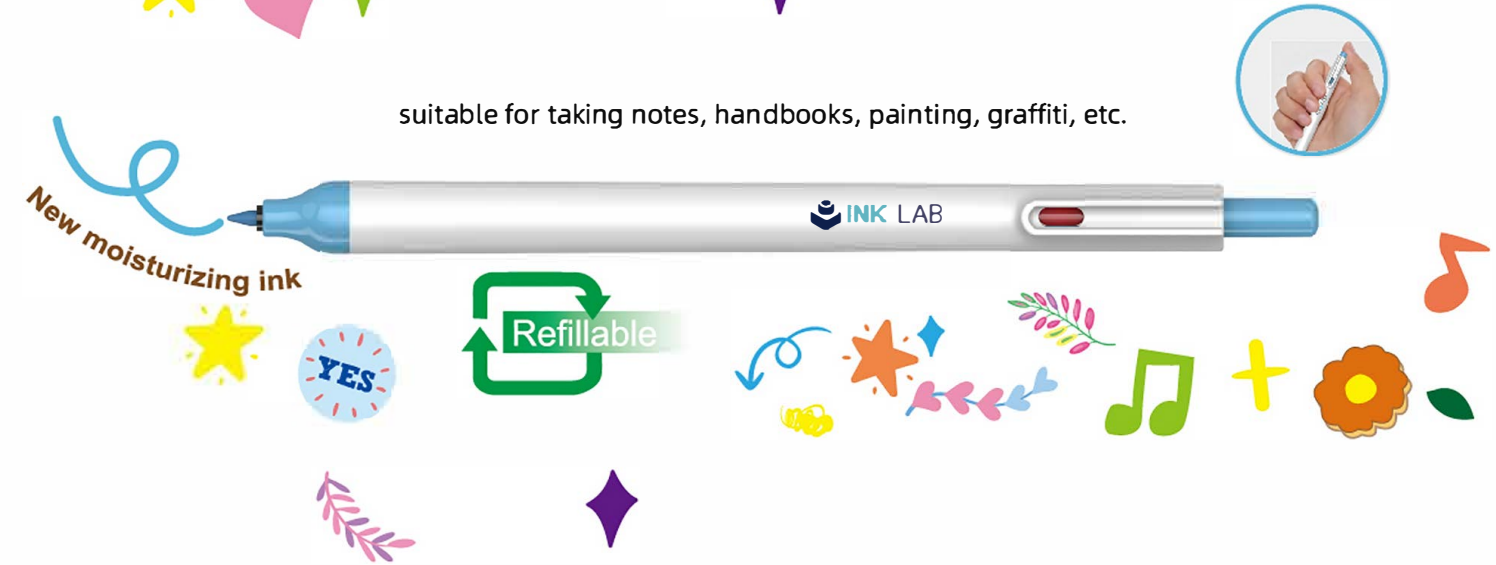

36
colours

New structure, new writing system, a click style watercolor pen

Click on system

It breaks the inconvenience of the traditional marker pen without disconnecting the cap

suitable for taking notes, handbooks, painting, graffiti, etc.