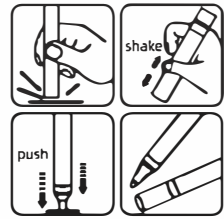

Glow in the dark marker NV273801GD

Our paint marker glows brilliantly in the dark but can also easily be seen in daylight to make any arts & crafts project stand out.

- 6 assorted colors
- Safe & Non-Toxic
- Acrylic paint pens use WATER-BASED environmentally friendly pigment inks
- Valve system

6
colours

JOBSITE