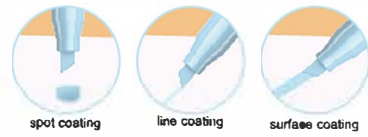

Glue pen
NV206002GL