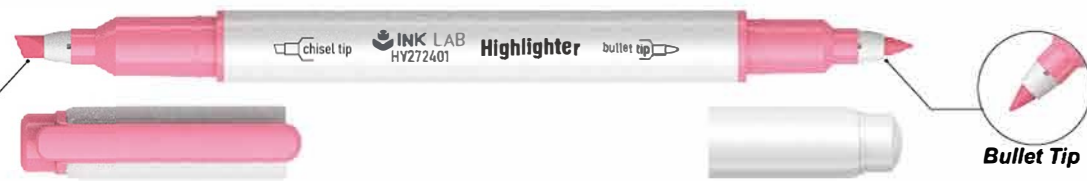

Dual-tip Highlighter
HY272401

24
colours

Chisel Tip

Bullet Tip