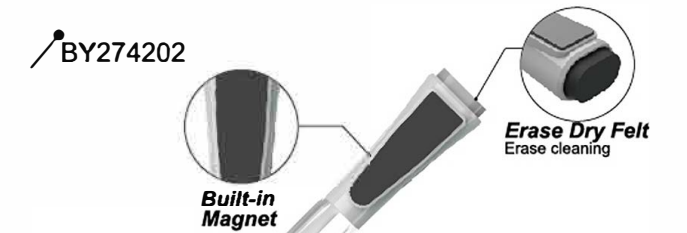

Gel Pen TECH

GP191800

GP182404

- Black
- Indigo Black
- Olive Black
- Mocha Black
- Crimson Black
- Charcoal Black

GP184200

CLEAN WRITING LINE ON DARK PAPER

GA172804

GA329800

Dubai city tower 828mm

1600 meter writing length
≈ Height of 2 Dubai city tower

Great Pyramid 139.5mm

Window Marker

BV273001

BY274202

Skip shaking, save your strength, and immediately enjoy stunning marks—no shaking required