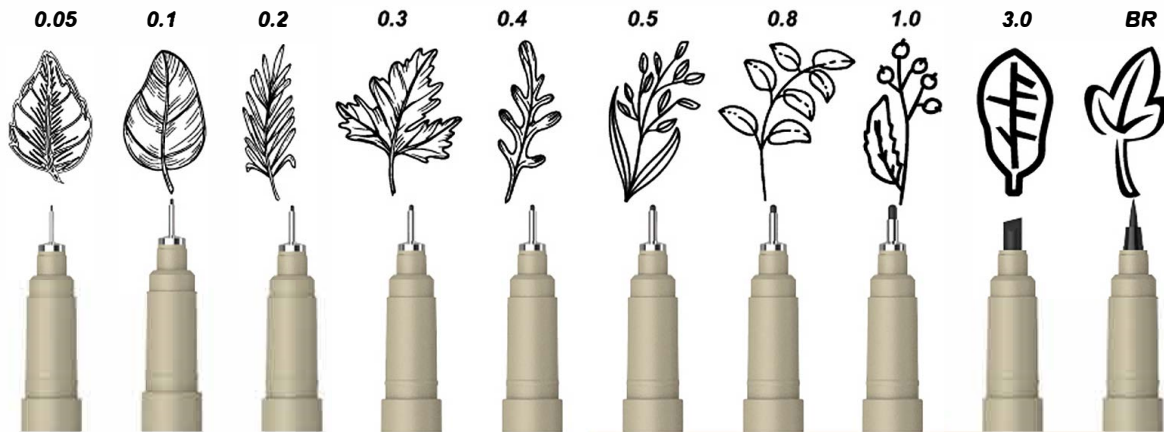

Dot tip

Safe & Non-Toxic

Artist Drawing Set
RY280800

10 Types Of Different Nibs.

Line width:

- 0.03=0.15mm
- 0.05=0.20mm
- 0.1=0.25mm
- 0.2=0.30mm
- 0.3=0.35mm
- 0.4=0.40mm
- 0.5=0.45mm
- 0.8=0.50mm
- 1.0=0.60mm

Ink dries quickly.
Ink does not bleed through thin papers.
Ideal for drawing before painting

RY108408

12
colours

GA100401

high glossy white

Fabric Marker
PY102608

KID-SAFE - Perfect for wall art, clothing, handbags, placemats, canvases, shoes, and even bibs