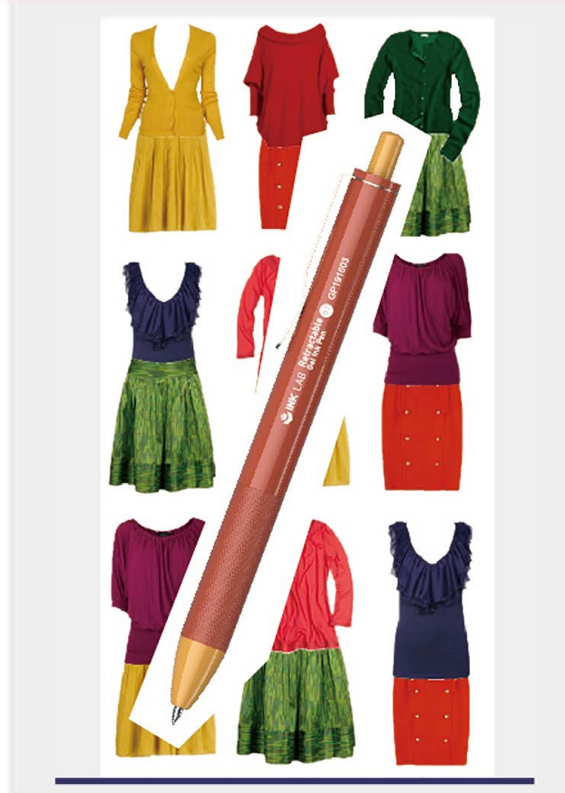

Fountain Pen
FS968012

Pen Tip

Retractable Free Ink Pen
RP192000

JOURNAL DECO

Contrasting Tone
GP191603

Quick Dry Gel

- Dries 3X faster than the NBE for reduced smearing
- Smooth, colorful ink keeps the ideas flowing across the page and brightens your writing
- Ergonomic comfort grip wraps the entire gel pen
- 0.7mm medium point spreads ink beautifully
- Includes 14 gel pens in assorted vibrant colors