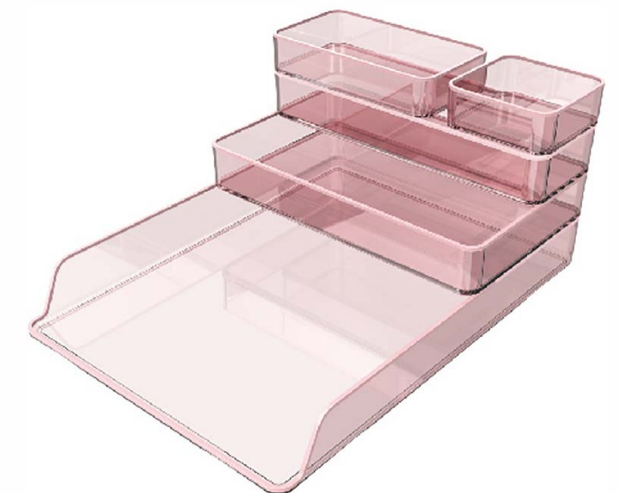

quick
dry

Retractable Gel Ink Pen GP192000

- 0.5mm, Smooth writing
- Premium grip provides superior writing comfort and control
- Available in a range of styles, ink colors and point sizes

Mute click system