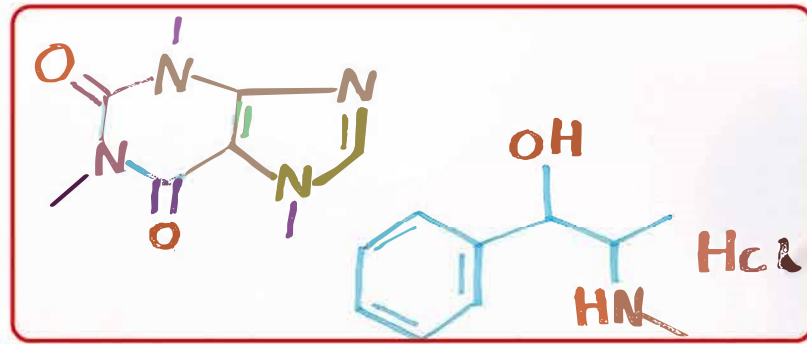

2 Shake pen with cap in place.

3 Press against the designated priming area below until ink begins to flow.

4 For best results, apply 3 coats.

RESPECT CLASSIC

Dry Erase Marker

BY109209

Acrylic tip

Suitable for Non-porous Surfaces