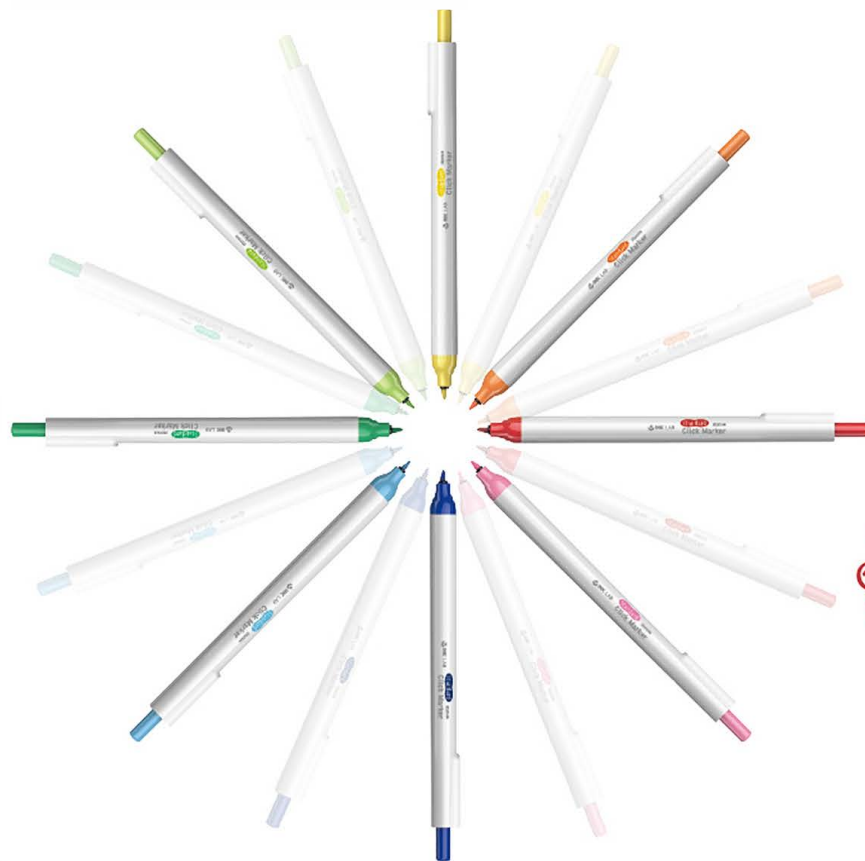

36
colours

New structure, new writing system, a click style watercolor pen

Click on system

It breaks the inconvenience of the traditional marker pen without disconnecting the cap

suitable for taking notes, handbooks, painting, graffiti, etc.