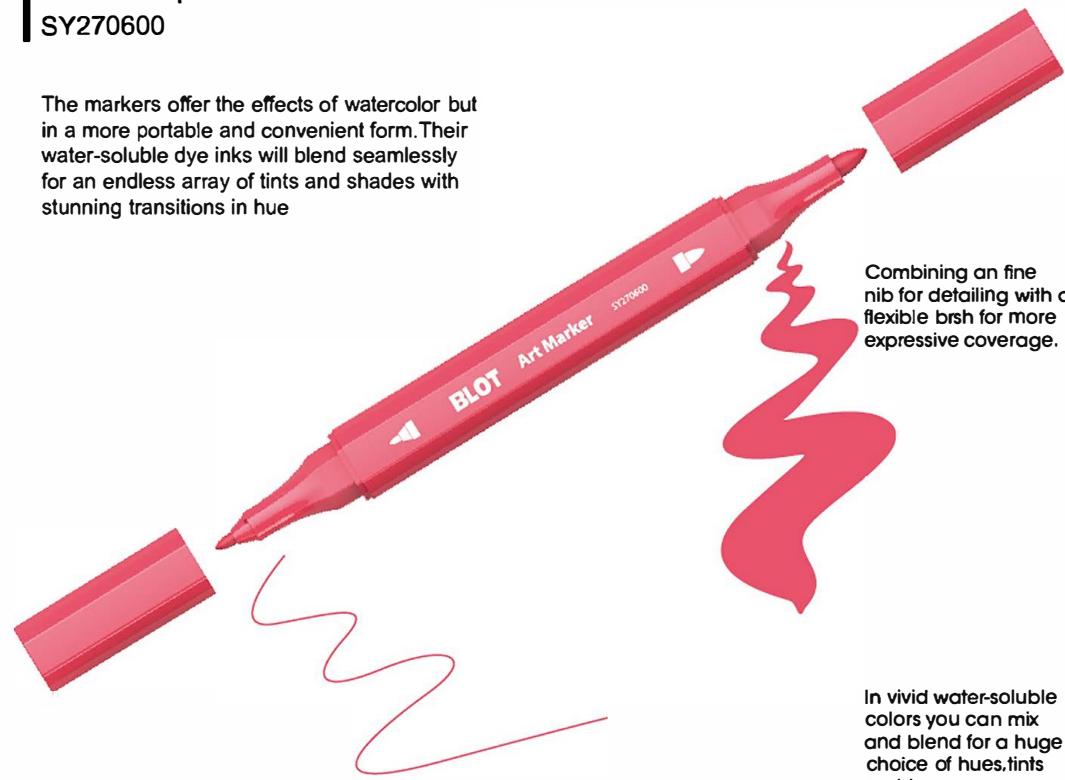

Art Felt Tip Marker
SY270600

The markers offer the effects of watercolor but in a more portable and convenient form. Their water-soluble dye inks will blend seamlessly for an endless array of tints and shades with stunning transitions in hue