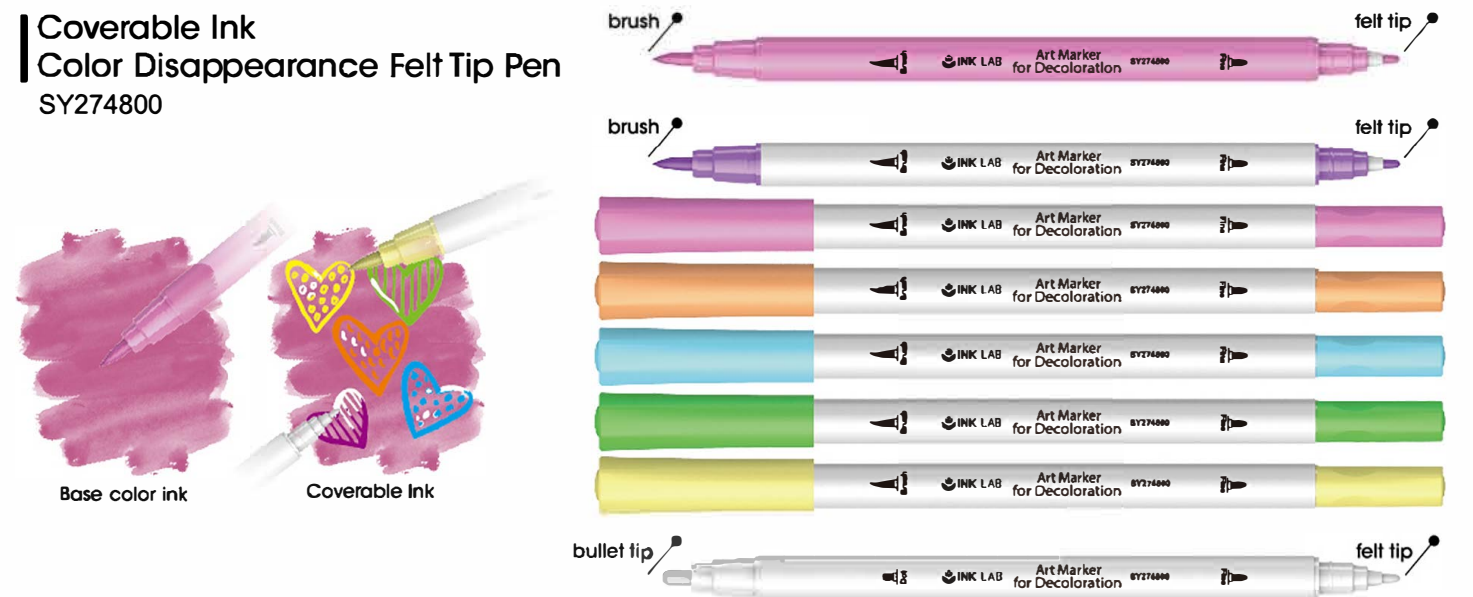

Water-based color pen
Knock Type and Capless

Art Felt Tip Marker

Art Felt Tip Marker SY274200

Coverable Ink Color Disappearance Felt Tip Pen SY274800

Art marker PY270600

24 colours

Artist's choice

BASICS ■ 6 PEN SET

HUES ■ 6 PEN SET

TINTS ■ 6 PEN SET

TONES ■ 6 PEN SET

PORTRAIT ■ 6 PEN SET

ESSENTIALS ■ 6 PEN SET

Acrylic paint art marker

24 colours

- Ideal for painting and decorating canvas, paper and wood.
- Contains highly pigmented, water-based ink that is permanent once dry.
- Lightfast, quick-drying and waterproof, with low odour