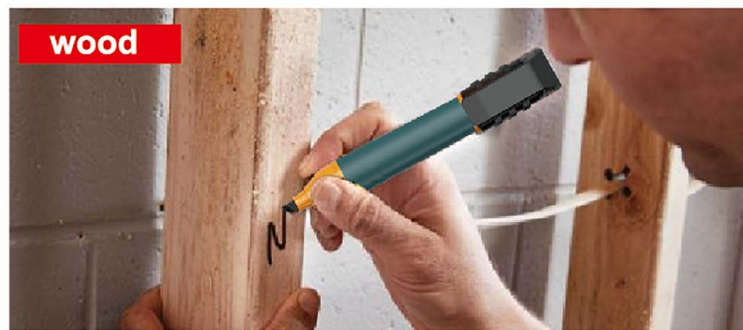

Jobsite Marker

7-13mm 2.5-6mm 1-3mm

Durable, clog-resistant tip

PY282200 PY282000 PY100218

Up to **72h** cap off time

Secure-locking cap anti-sliding design

anti-sliding barrel

Cable tie tunnel

LxW 6.5x3mm LxW 6.5x4.2mm LxW 9.8x5.5mm

Anti roll design

20°

Writes on most surfaces, including wood, metal and concrete
Writes through dusty, wet and oily surface conditions

plastic

concrete

wood

metal

Water-resistant Metallic Ink Marker PY232801

STUNNING SHEEN STANDS OUT ON BOTH LIGHT AND DARK SURFACES

QUICK-DRYING, FADE- AND WATER-RESISTANT INK

Skip Shaking
Strength Save

Skip shaking, save your strength, and immediately enjoy stunning marks--no shaking required

MARKERS FOR METALWORK

Carpenter Pen - Hard To Reach Places Easily Marked PY281800

- Carpenter pen for permanent marking in hard to reach places, on almost all materials that are dust free, e.g. metal, stone, glass, wood, plastic
- The very long and narrow mouthpiece (30 mm) means that the pen is particularly suitable for use as an assembly aid when dealing with hard-to-reach places, e.g., drill holes when fitting shelves
- The round nib has a stroke width of 1 mm
- The quick-drying ink is waterproof and smudge-proof
- Available in the colour black

- Extra fine stroke with a long narrow mouthpiece for precise marking
- Practical clip prevents rolling away and can be secured on clothes and objects
- Cap can be stored on the end of the barrel to prevent risk of losing it
- Ready to use
- High-quality brand product

round nib 1mm

- ☀ Permanent
- ☔ Waterproof
- ⚡ Quick-drying
- 👂 Low odour
- 🍃 Smudge-proof
- 🔗 Cap can be repositioned has clip
- 🛑 Roll stop present