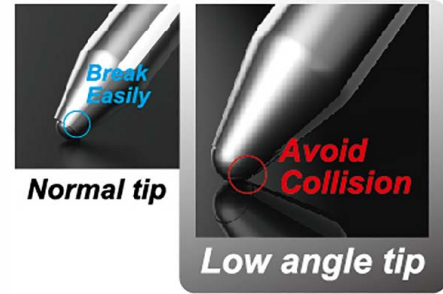

Gel Pen TECH