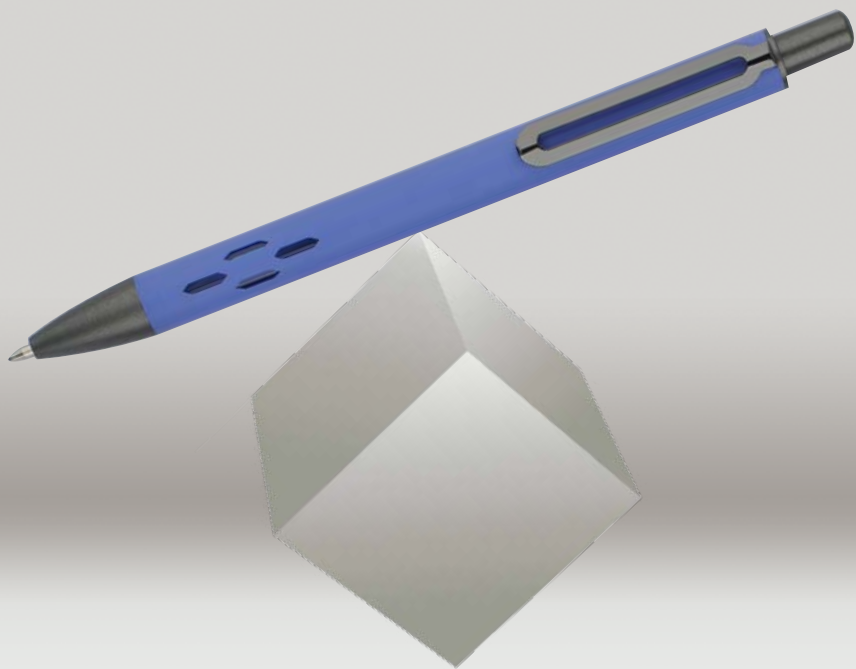

70227E2

- Normal slim refill
- Total weight: 15.6 grams
- Total length: 143 mm