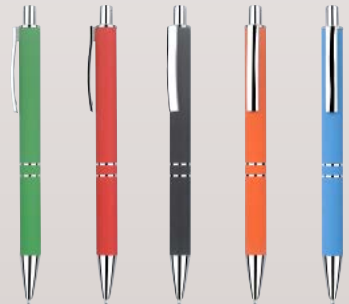

Pen Collection 2023

METAL PENS

70256F

- Normal slim refill
- Total weight: 17.8 grams
- Total length: 141 mm

70249E

- Normal slim refill
- Total weight: 13 grams
- Total length: 140 mm

70244E

- Plastic parker type refill
- Total weight: 13 grams
- Total length: 142 mm

70244F

70254E1

- Normal slim refill
- Total weight: 18 grams
- Total length: 145 mm

70254E

70219F1

- Plastic parker type refill
- Total weight: 10.7 grams
- Total length: 149 mm

70253E

- Normal slim refill/Semi gel ink refill
- Total weight: 13 grams
- Total length: 137 mm