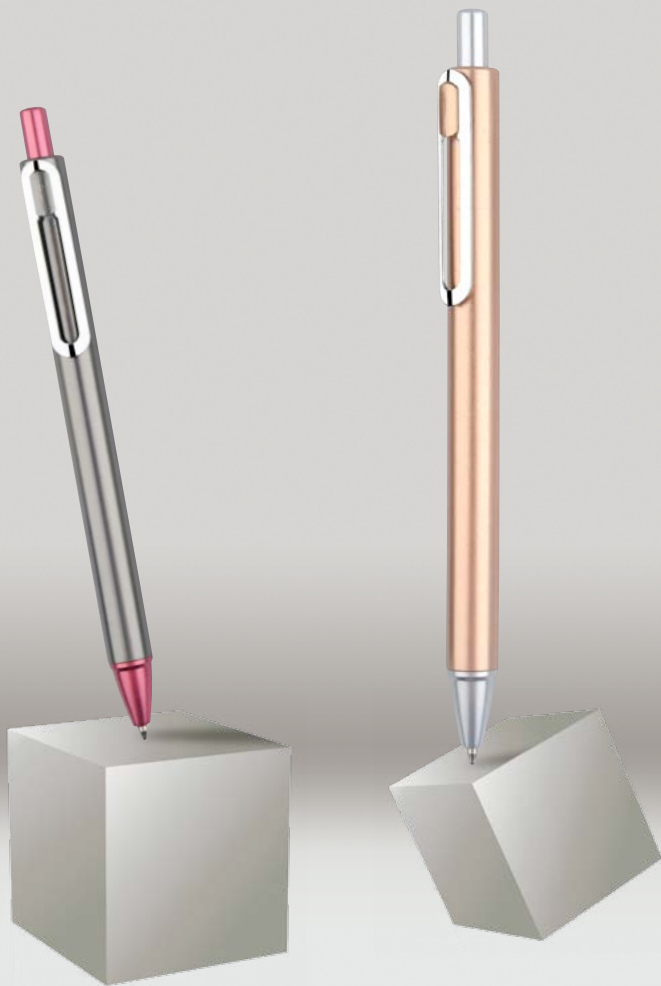

90197F

- Normal slim refill
- Total weight: 18.2 grams
- Total length: 143 mm