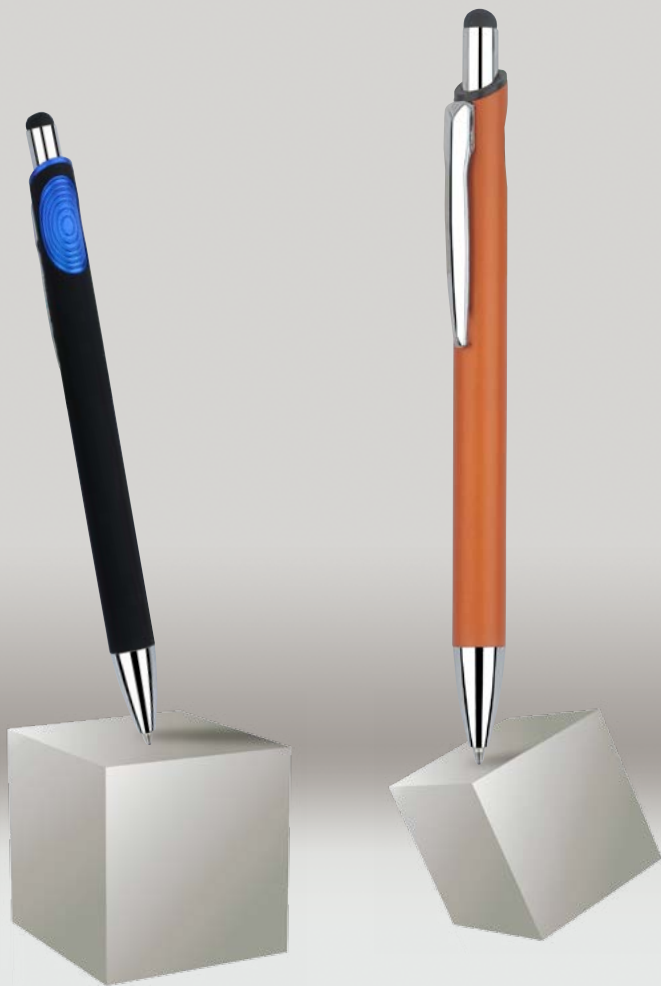

18604F

- Normal slim refill
- Total weight: 18 grams
- Total length: 145 mm