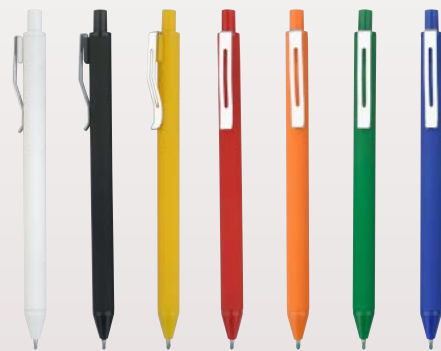

- Gel ink refill
- Total weight: 7.7 grams
- Total length: 145 mm

25018E1

- Gel ink refill
- Total weight: 8.8 grams
- Total length: 145 mm

25018E

3725E

- Gel ink refill
- Total weight: 14.9 grams
- Total length: 150 mm