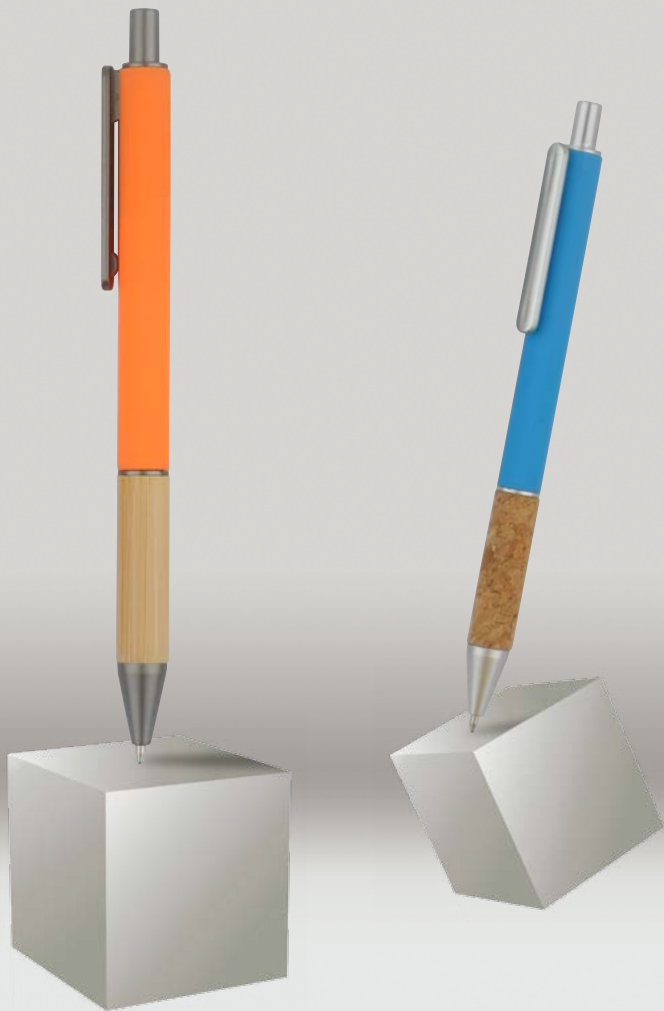

90192D

- Normal slim refill/Semi gel ink refill
- Total weight: 9 grams
- Total length: 140 mm

90187F

- Normal slim refill/Gel ink refill
- Total weight: 15 grams
- Total length: 150 mm

90188C

- Normal slim refill
- Total weight: 7.1 grams
- Total length: 135 mm

90189D

- Normal slim refill
- Total weight: 7.8 grams
- Total length: 139 mm

90189D1

90184E1

- Normal slim refill
- Total weight: 7.2 grams
- Total length: 145 mm

90184E

30079D

- Plastic parker type refill
- Total weight: 8.5 grams
- Total length: 140 mm