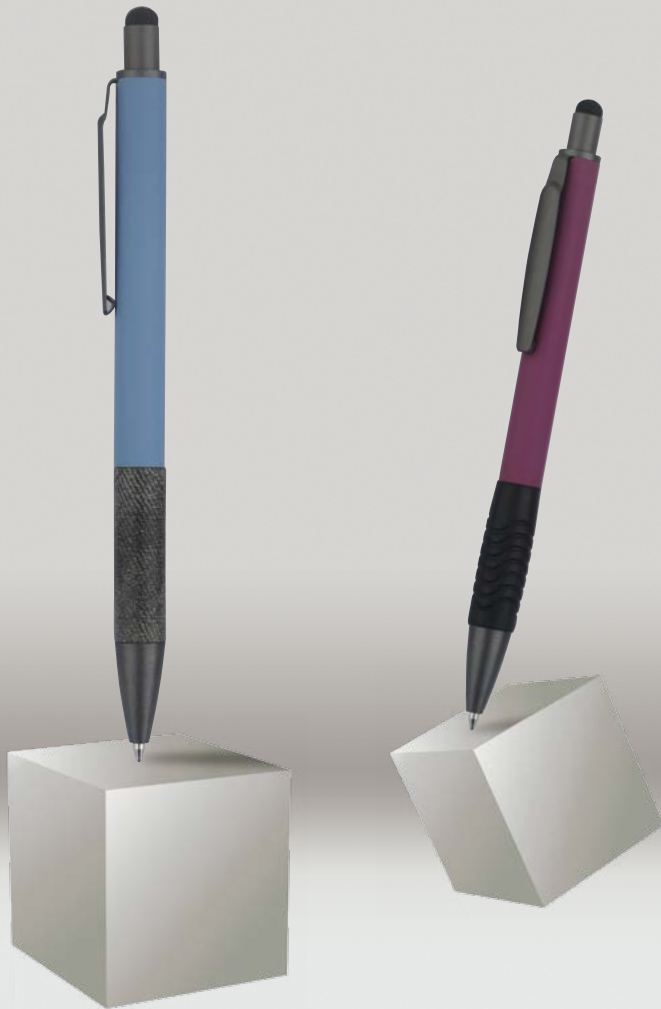

18599E2

- Normal slim refill
- Total weight: 14.7 grams
- Total length: 147 mm