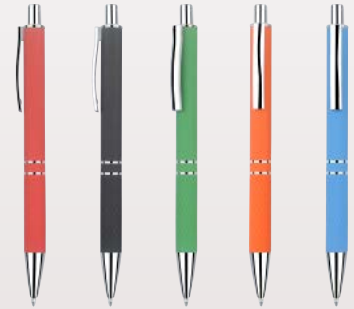

Pen Collection 2023

METAL PENS

70256F

- Normal slim refill
- Total weight: 17.8 grams
- Total length: 141 mm

70249E

- Normal slim refill
- Total weight: 13 grams
- Total length: 140 mm

70244E

- Plastic parker type refill
- Total weight: 13 grams
- Total length: 142 mm

70244F

70254E1

- Normal slim refill
- Total weight: 18 grams
- Total length: 145 mm

70254E

70219F1

- Plastic parker type refill
- Total weight: 10.7 grams
- Total length: 149 mm

70253E

- Normal slim refill/Semi gel ink refill
- Total weight: 13 grams
- Total length: 137 mm