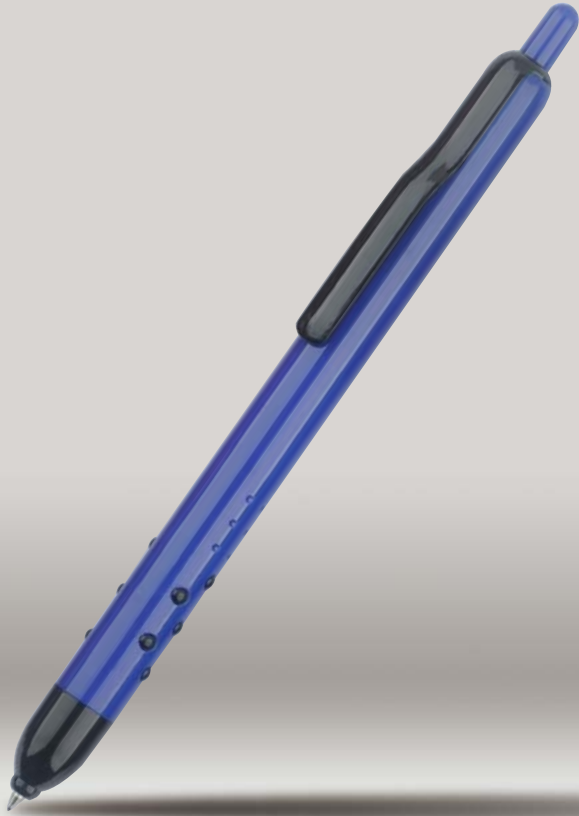

90193D1

- Normal slim refill
- Total weight: 9.3 grams
- Total length: 146 mm