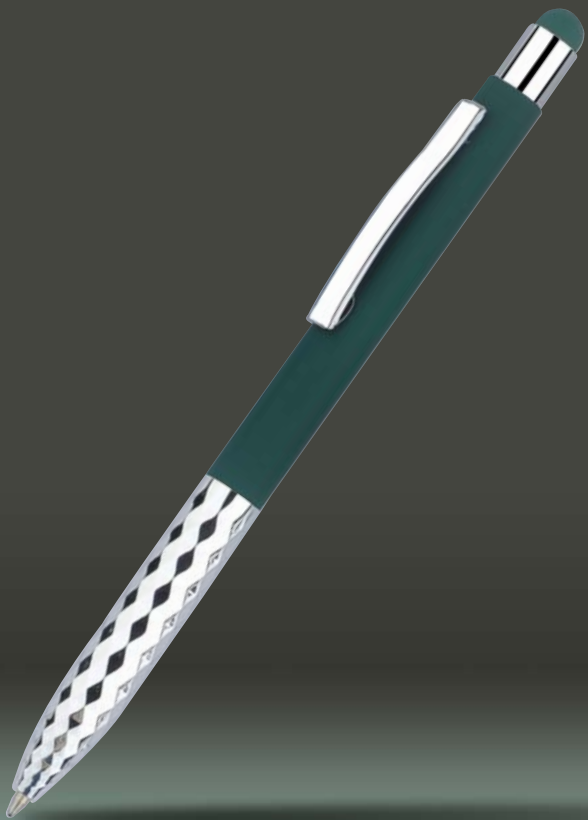

18602E1

18599E

- Normal slim refill
- Total weight: 14.7 grams
- Total length: 147 mm

18599E2

- Normal slim refill
- Total weight: 14.7 grams
- Total length: 147 mm

18599E1

18600E

- Normal slim refill
- Total weight: 14.1 grams
- Total length: 145 mm