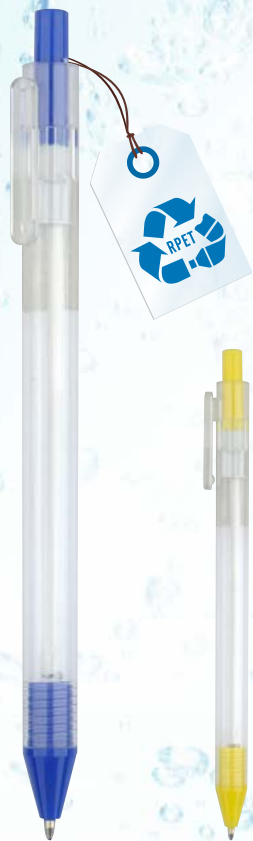

- Normal slim refill
- Total weight: 10 grams
- Total length: 145 mm

28024T

- Normal slim refill
- Total weight: 9.4 grams
- Total length: 145 mm

28025T

- Normal slim refill
- Total weight: 7.4 grams
- Total length: 146 mm

28028T

DITCH THE PLASTIC!
WHAT IS ECO-FRIENDLY
WHEAT STRAW?

28027D

- Plastic parker type refill
- Total weight: 9.5 grams
- Total length: 140 mm

28034D

- Normal slim refill
- Total weight: 9.4 grams
- Total length: 144 mm