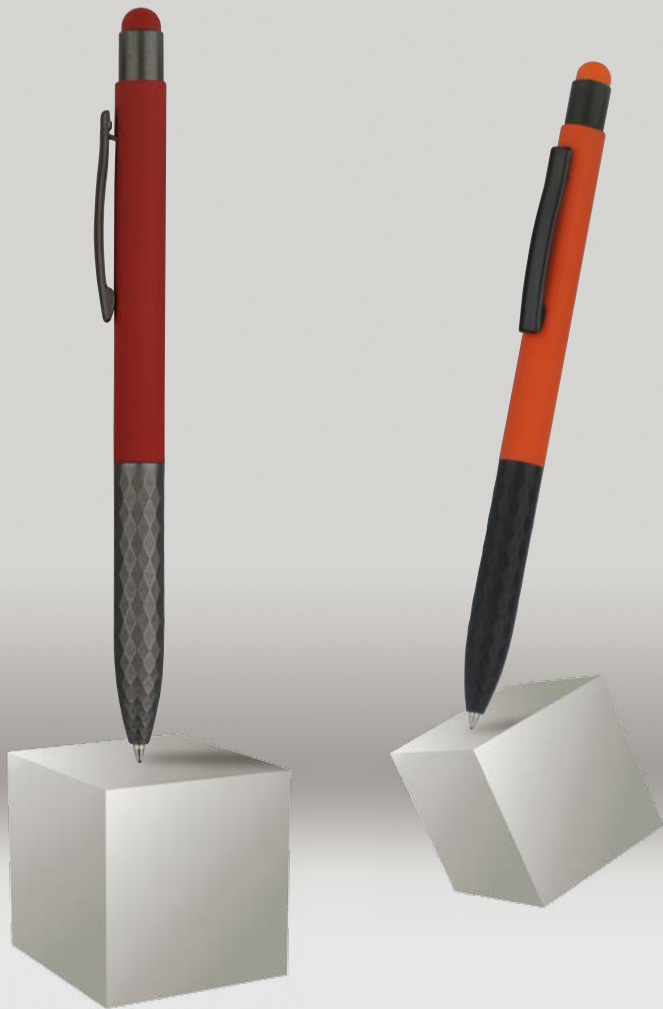

18597E2

- Normal slim refill
- Total weight: 14 grams
- Total length: 145 mm