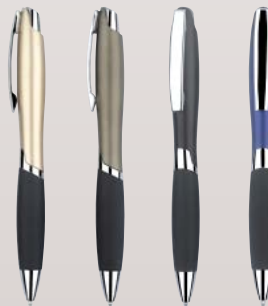

- Normal slim refill
- Total weight: 11.8 grams
- Total length: 134 mm

90194F