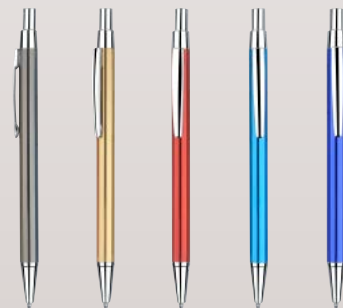

Pen Collection 2023

METAL PENS

70256F

- Normal slim refill
- Total weight: 17.8 grams
- Total length: 141 mm

70249E

- Normal slim refill
- Total weight: 13 grams
- Total length: 140 mm

70244E

- Plastic parker type refill
- Total weight: 13 grams
- Total length: 142 mm

70244F

70254E1

- Normal slim refill
- Total weight: 18 grams
- Total length: 145 mm

70254E

70219F1

- Plastic parker type refill
- Total weight: 10.7 grams
- Total length: 149 mm

70253E

- Normal slim refill/Semi gel ink refill
- Total weight: 13 grams
- Total length: 137 mm