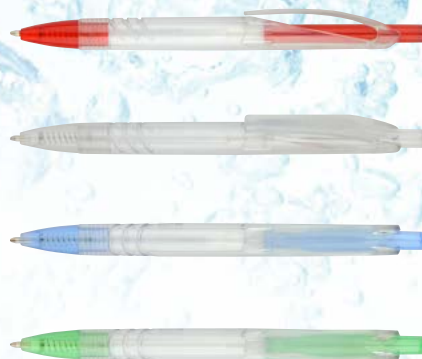

28022T

28022T1

- Normal slim refill
- Total weight: 9.5 grams
- Total length: 140 mm