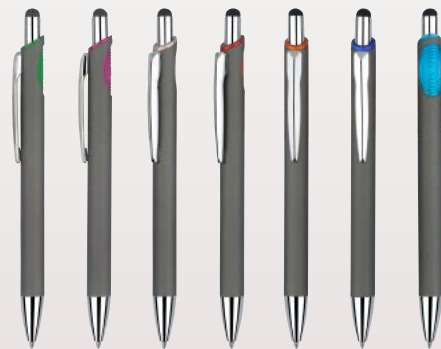

- Plastic parker type refill
- Total weight: 18 grams
- Total length: 141 mm

70224F

STYLUS

PENS

70247F

- Normal slim refill
- Total weight: 17.7 grams
- Total length: 144 mm

70256F1

- Normal slim refill
- Total weight: 18.3 grams
- Total length: 144 mm

18604E1

- Normal slim refill
- Total weight: 18 grams
- Total length: 145 mm

18604F

- Normal slim refill
- Total weight: 18 grams
- Total length: 145 mm

18604E

18603E

- Normal slim refill
- Total weight: 17 grams
- Total length: 146 mm