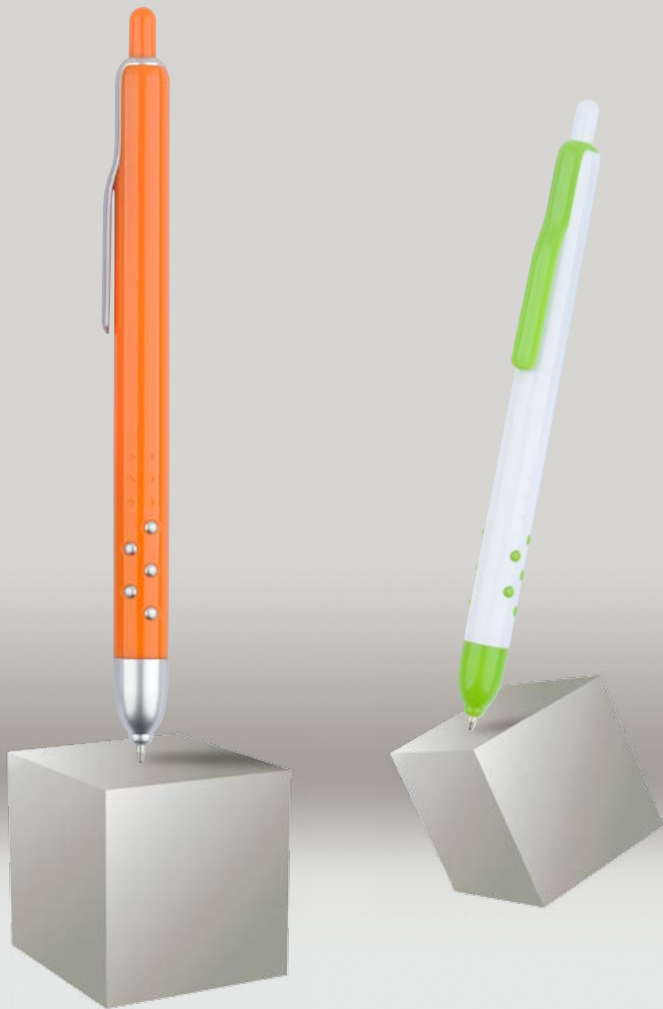

- Normal slim refill
- Total weight: 9.3 grams
- Total length: 146 mm

90193D2

- Normal slim refill
- Total weight: 9.3 grams
- Total length: 146 mm

90193D

90194D1

- Normal slim refill
- Total weight: 11.8 grams
- Total length: 134 mm