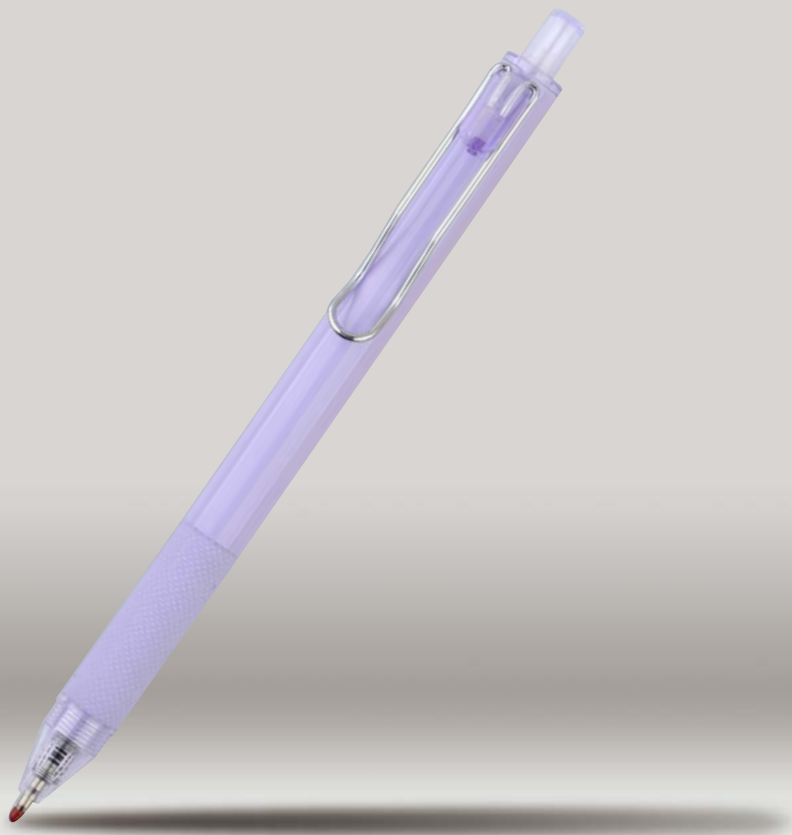

25020D

- Gel ink refill
- Total weight: 9.9 grams
- Total length: 145 mm