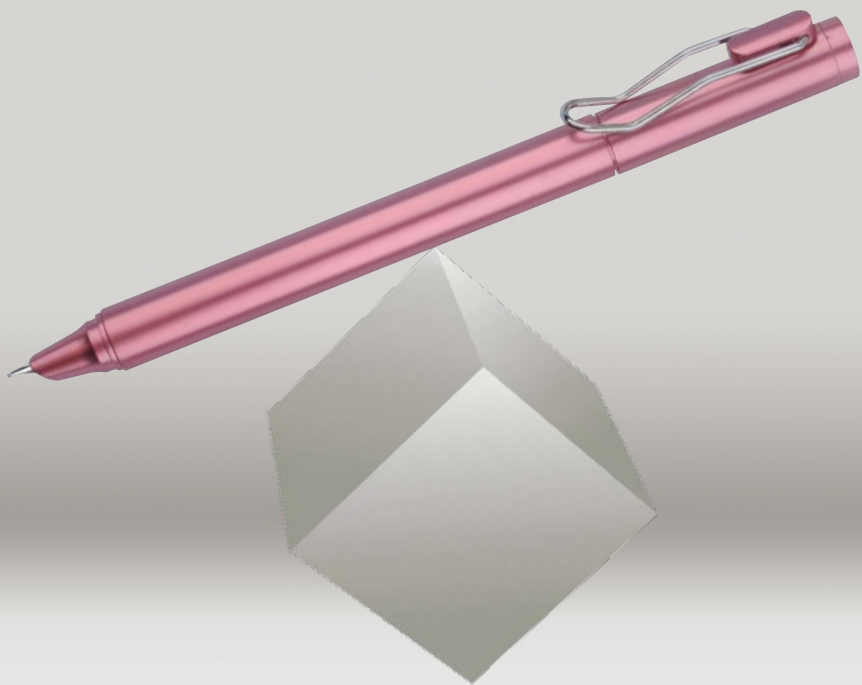

FOUNTAIN PENS

5061F

- Nib size: EF
- Total weight: 14 grams
- Total length: 140 mm

Ruler

5062E

- Nib size: EF
- Total weight: 15.7 grams
- Total length: 147 mm

5063F

- Nib size: EF
- Total weight: 11.7 grams
- Total length: 146 mm