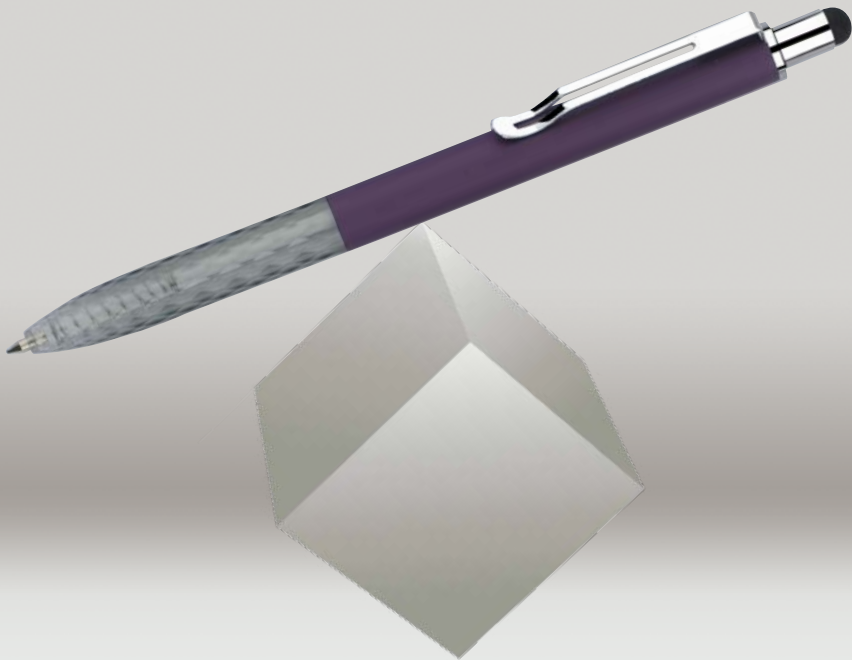

18602E1

18599E

- Normal slim refill
- Total weight: 14.7 grams
- Total length: 147 mm

18599E2

- Normal slim refill
- Total weight: 14.7 grams
- Total length: 147 mm

18599E1

18600E

- Normal slim refill
- Total weight: 14.1 grams
- Total length: 145 mm