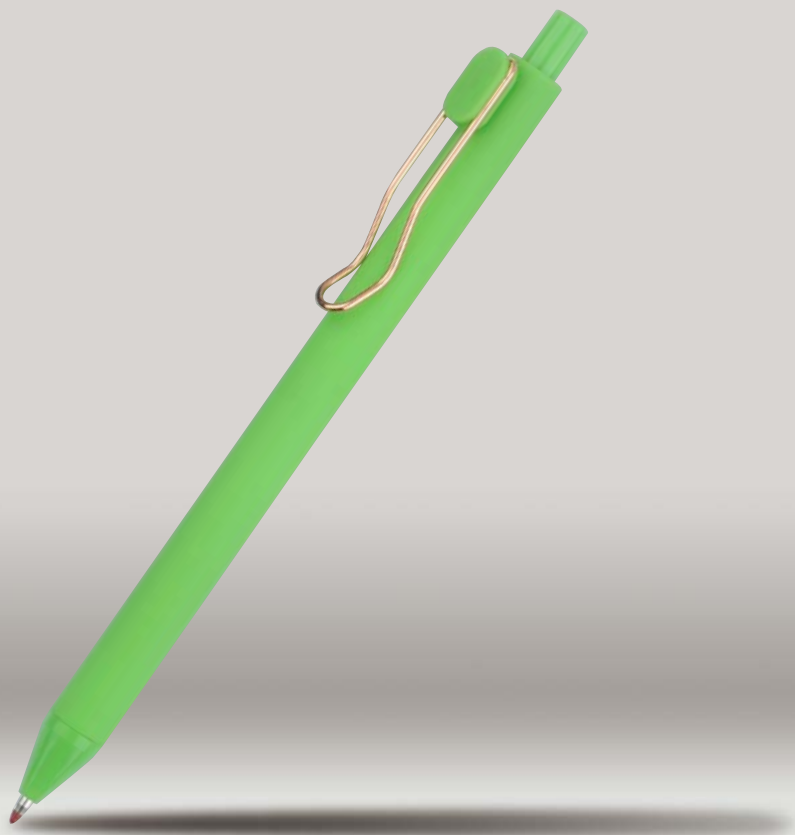

25018E1

- Gel ink refill
- Total weight: 8.8 grams
- Total length: 145 mm