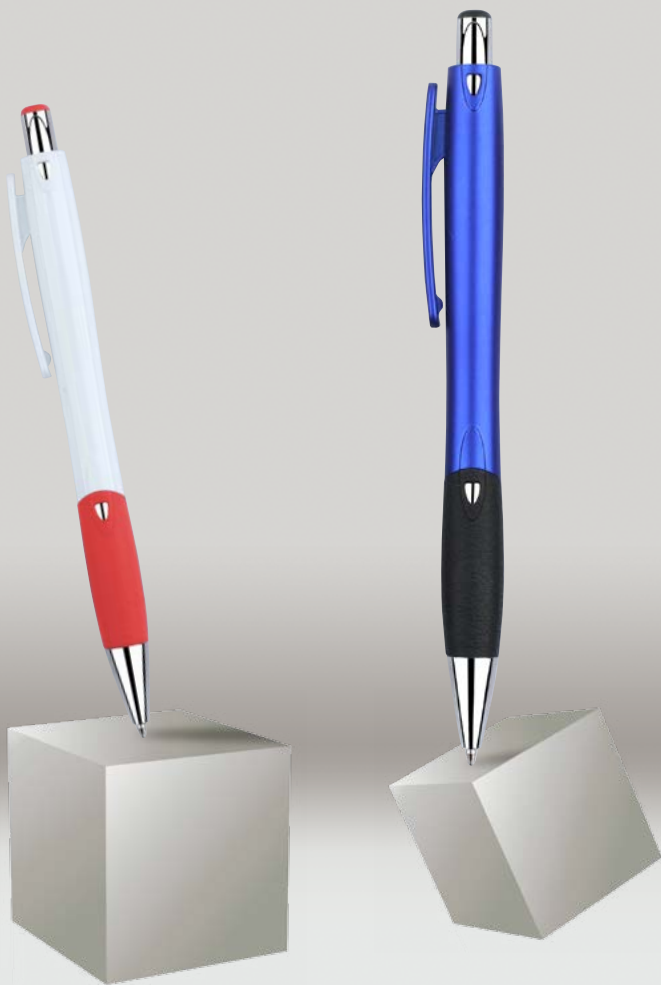

- Normal slim refill
- Total weight: 9.3 grams
- Total length: 146 mm

90193D2

- Normal slim refill
- Total weight: 9.3 grams
- Total length: 146 mm

90193D

90194D1

- Normal slim refill
- Total weight: 11.8 grams
- Total length: 134 mm

90194D

- Normal slim refill
- Total weight: 11.8 grams
- Total length: 134 mm

90194F

90196D

- Normal slim refill
- Total weight: 9.8 grams
- Total length: 145 mm

90196F

90191B

- Normal slim refill
- Total weight: 10.1 grams
- Total length: 150 mm