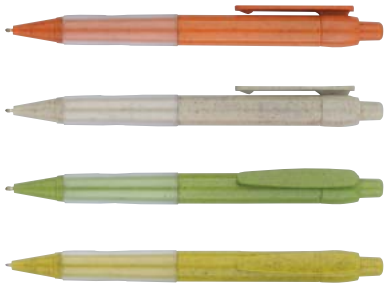

28028T

DITCH THE PLASTIC!
WHAT IS ECO-FRIENDLY
WHEAT STRAW?

28027D

- Plastic parker type refill
- Total weight: 9.5 grams
- Total length: 140 mm

28034D

- Normal slim refill
- Total weight: 9.4 grams
- Total length: 144 mm