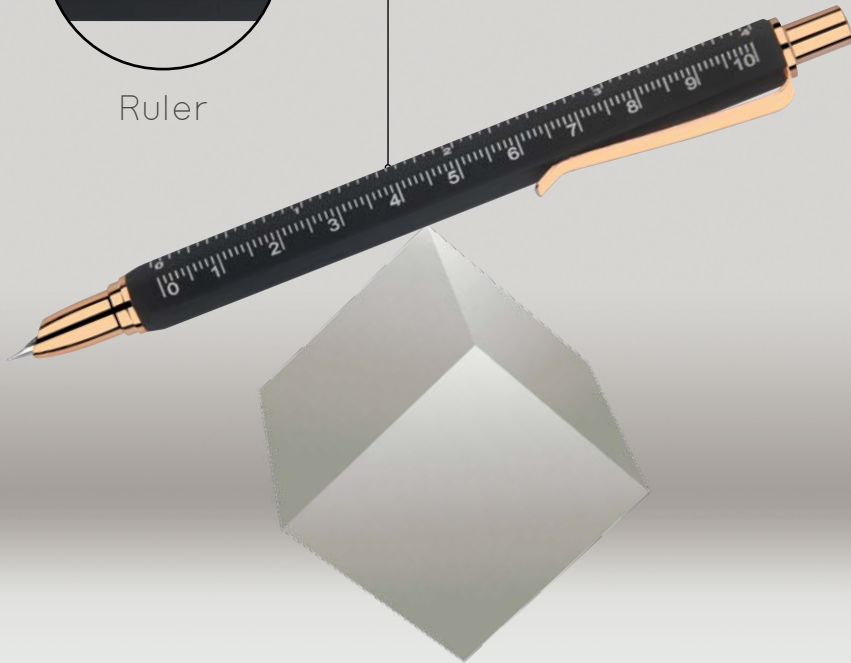

FOUNTAIN PENS

5061F

- Nib size: EF
- Total weight: 14 grams
- Total length: 140 mm

Ruler

5062E

- Nib size: EF
- Total weight: 15.7 grams
- Total length: 147 mm

5063F

- Nib size: EF
- Total weight: 11.7 grams
- Total length: 146 mm