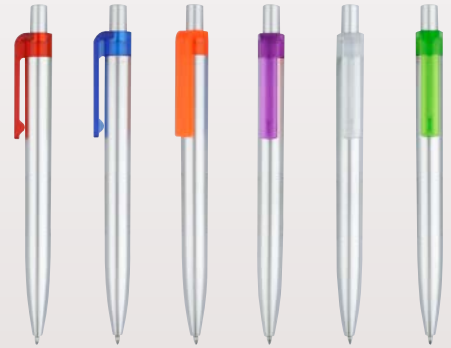

90194D

- Normal slim refill
- Total weight: 11.8 grams
- Total length: 134 mm

90194F

90196D

- Normal slim refill
- Total weight: 9.8 grams
- Total length: 145 mm

90196F

90191B

- Normal slim refill
- Total weight: 10.1 grams
- Total length: 150 mm

90192D

- Normal slim refill/Semi gel ink refill
- Total weight: 9 grams
- Total length: 140 mm

90187F

- Normal slim refill/Gel ink refill
- Total weight: 15 grams
- Total length: 150 mm

90188C

- Normal slim refill
- Total weight: 7.1 grams
- Total length: 135 mm