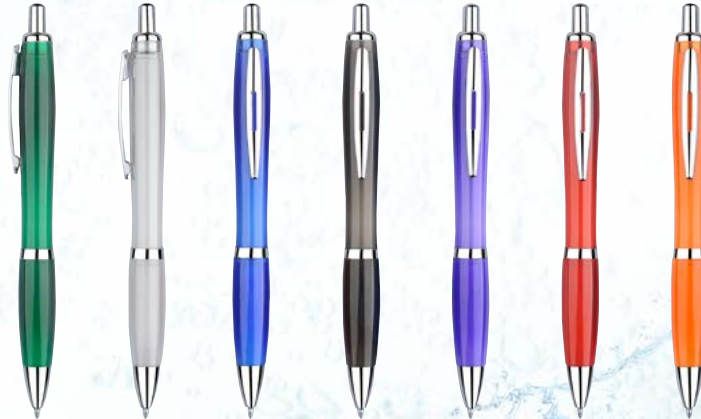

- Plastic parker type refill
- Total weight: 11.2 grams
- Total length: 140 mm