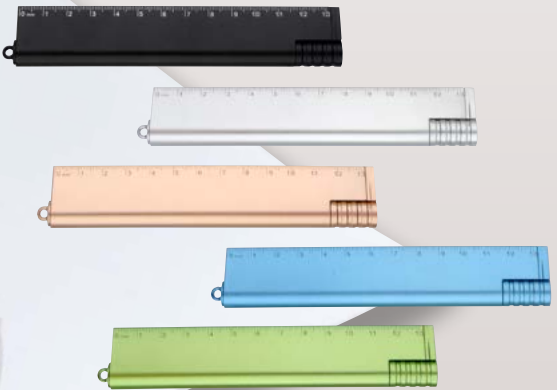

- Normal slim refill
- Total weight: 18 grams
- Total length: 145 mm

Ruler

Paper Cutter

Ballpoint Pen

3 in 1

- Normal slim refill/Gel ink refill
- Total weight: 21 grams
- Total length: 143 mm

69037F

69037D