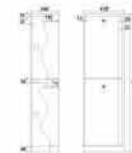

**KM-FC-13**  
Three-drawer filing cabinet  
H1850 x W900 x D400mm

**KM-FC-01**  
Sliding glass door  
H900 x W900 x D400mm

**KM-FC-02**  
Sliding door  
H900 x W900 x D400mm

**KM-FC-03**  
Glass two doors  
H900 x W900 x D400mm

# LOCKER CABINET

Color:

**KM-LK-01**  
One-door locker  
H1850 x W380 x D450mm

**KM-LK-02**  
Two-door locker  
H1850 x W380 x D450mm

**KM-LK-03**  
Three-door locker  
H1850 x W380 x D450mm

**KM-LK-04**  
Four-door locker  
H1850 x W380 x D450mm

**KM-LK-05**  
Five-door locker  
H1850 x W380 x D450mm

**KM-LK-06**  
Six-door locker  
H1850 x W380 x D450mm