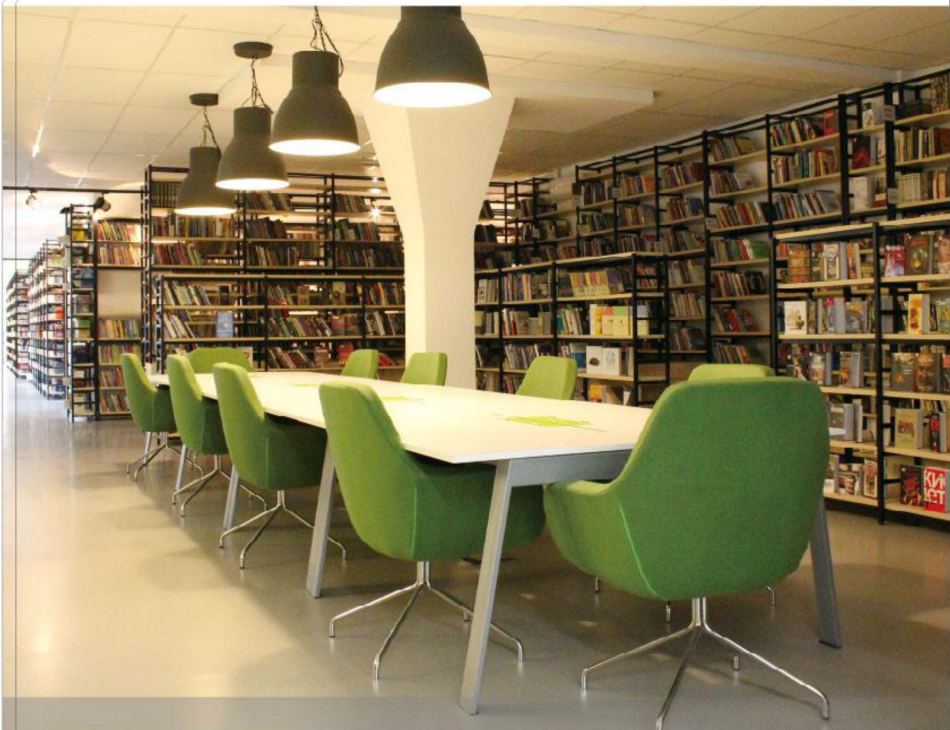

BOOK SHELF

KM-BK-05
Wooden-board double-pile double-side bookshelf
H2000/2220 x W900 x D450mm/ 组