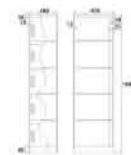

**KM-FC-13**  
Three-drawer filing cabinet  
H1850 x W900 x D400mm

**KM-FC-01**  
Sliding glass door  
H900 x W900 x D400mm

**KM-FC-02**  
Sliding door  
H900 x W900 x D400mm

**KM-FC-03**  
Glass two doors  
H900 x W900 x D400mm

# LOCKER CABINET

Color:

**KM-LK-01**  
One-door locker  
H1850 x W380 x D450mm

**KM-LK-02**  
Two-door locker  
H1850 x W380 x D450mm

**KM-LK-03**  
Three-door locker  
H1850 x W380 x D450mm

**KM-LK-04**  
Four-door locker  
H1850 x W380 x D450mm

**KM-LK-05**  
Five-door locker  
H1850 x W380 x D450mm

**KM-LK-06**  
Six-door locker  
H1850 x W380 x D450mm