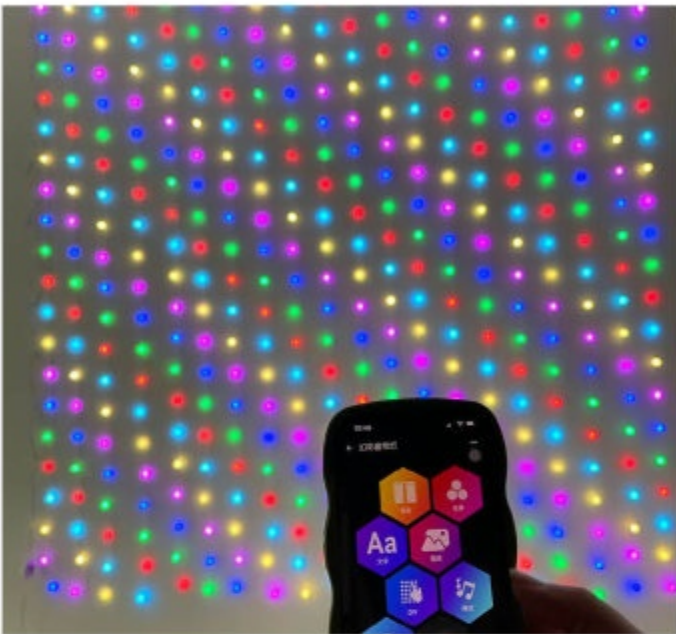

CS23-8305

CS23-8306

CS23-8307

CS23-8308

Smart LED Light

Smart LED Curtain Light

APP Control
Different sizes are available.
Different patterns are available.

CS23-8401