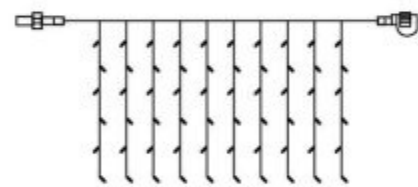

Maximum number of LEDs that can be powered:

Electronic transformer
31V 3.6W = 200 LEDs
31V 6W = 500 LEDs
31V 7.2W = 700 LEDs
31V 12W = 1200 LEDs

or

AC transformer
24V 1500mA = 600 LEDs
24V 3000mA = 1200 LEDs
24V 7500mA = 2400 LEDs

String Light

Item No.	Description	Function	No. LEDs	Spacing [cm]	Lighted Length [cm]
STC-60	String Light	Static	60	10	590
STC-80	String Light	Static	80	10	790
STC-100	String Light	Static	100	10	990

Net Light

Item No.	Description	Function	No. LEDs	Width [cm]	Height [cm]
NTC-100	Net Light	Static	100	200	100
NTC-150	Net Light	Static	150	200	150
NTC-200	Net Light	Static	200	200	200

Icicle Light

Item No.	Description	Function	No. LEDs	Size(M)	DETAILS
ICC-80	Icicle Light	Static	80	(W)2 x (H)0.6	2L/4L/6L/4L,20STRINGS
ICC-128	Icicle Light	Static	128	(W)3.2 x (H)0.6	2L/4L/6L/4L,32STRINGS
ICC-192	Icicle Light	Static	192	(W)4.8 x (H)0.6	2L/4L/6L/4L,48STRINGS
ICC-240	Icicle Light	Static	240	(W)6 x (H)0.6	2L/4L/6L/4L,60STRINGS

Curtain Light

Item No.	Description	Function	No. LEDs	Size(M)	DETAILS
CTC-100	Curtain Light	Static	100	(W)1.5 x (H)1.2	10L/STRING*10STRINGS
CTC-120	Curtain Light	Static	120	(W)2 x (H)1	10L/STRING*12STRINGS
CTC-150	Curtain Light	Static	150	(W)2 x (H)1.5	10L/STRING*15STRINGS
CTC-240	Curtain Light	Static	240	(W)2 x (H)2	20L/STRING*12STRINGS

Cluster Light

Item No.	Description	Function	No. LEDs	Lighted Length [cm]
CLC-200	Cluster Light	Static	200	200

Getting Started

Connect lead cable to your lighting product or accessory

3
Connect as many lights or accessories as required

Secure end cap to finish the light chain