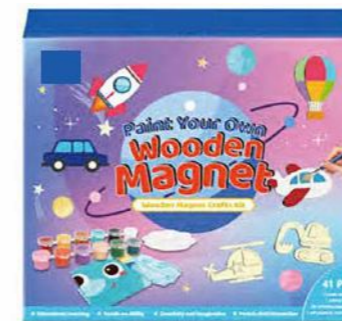

DIY BIRD HOUSE

BRST80162
Wood Boards 9PCS
Paints 12 PCS
Brushes 2 PCS
Size: 175*175*34mm
MEAS: 54.5*37*42.8cm 72/set

PAINT YOUR OWN WOODEN MAGNET

BRST80164
Contains:
12-color acrylic paint
1 palette
2 brushes
24 unfinished wood cutouts
1 soft magnetic sheet
1 apron 41PCS
Size: 185*155*48mm
MEAS: 57.5*40.4*33cm 48/set