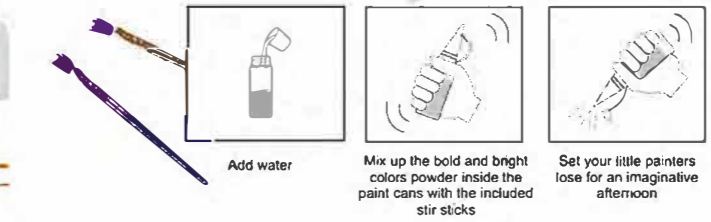

DONUT WASHABLE CHALK PLAYSET

BRST80191
3 donut shaped chalk
24 chalk sticks
Size: 301*286*60mm
MEAS: 32.1*30.6*38cm 6/set

BOMB WASHABLE CHALK PLAYSET

BRST80192
3 bomb shaped chalk
24 chalk sticks
Size: 301*286*60mm
MEAS: 32.1*30.6*38cm 6/set

ICE CREAM WASHABLE CHALK PLAYSET

BRST80193
3 icecream shaped chalk
24 chalk sticks
Size: 301*292*60mm
MEAS: 32.1*31.2*38cm 6/set

JUMBO SIDEWALK CHALK ART KIT

BRST80194
92 jumbo chalk sticks
2 chalk holders
4 reusable stencils
3 powder chalk bags
1 chalk spray bottle
3 storage tubs 105PCS
Size: 279*117*335mm
MEAS: 48.8*29.9*35.5cm 4/set

RAINBOW RAKE SET

BRST80195
7 PIECES
CONTENTS: 6 JUMBO CHALK STICKS
1 SIDEWALK CHALK RAKE TOOL
Size: 256*255*51mm
MEAS: 53.2*53*47.9cm 36/set

CIRCLE TOOL PLAY PACK

BRST80196
7 PIECES
CONTENTS: 6 JUMBO CHALK STICKS
1 SIDEWALK CHALK CIRCLE TOOL
Size: 256*255*51mm
MEAS: 53.2*53*47.9cm 36/set

SPIRAL CHALK SET

BRST80197
CONTENTS: SPIRAL WHEEL,
TRACK, CHALK HOLDER WITH CHALK
Size: 256*255*51mm
MEAS: 53.2*53*47.9cm 36/set

RAINBOW SIDEWALK CHALK POWDER AND STENCIL SET

BRST80218
6 powder chalk
3 sponges
3 wooden sticks
Size: 335*65*254mm
MEAS: 35.5*48.8*41cm 12/set

CHALK POWDER SET

BRST80218
6 powder chalk
3 sponges
3 wooden sticks
Size: 184*241*63mm
MEAS: 57.2*46.2*14.6cm 24/set

RAINBOW SIDEWALK CHALK AND STENCIL SET

BRST80218
6 powder chalk
3 sponges
3 wooden sticks
Size: -mm
MEAS: -cm 12/set

RAINBOW SIDEWALK CHALK AND STENCIL SET

BRST80221
12 jumbo chalks
2 holders
4 stencils
2 EVA chalkboard easers
1 roll black chalkboard contact paper
Size: 455*35*138mm
MEAS: 47.5*44*15.8cm 12/set

CHALK KIT