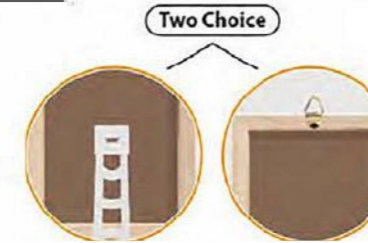

DIY HANGING PAINTING ART SET

BRPF21017
1* 5*7inch canvas design
8* watercolor paints
1* paint brush
1* metal hook
2* screws
Size: 126*177*19mm
MEAS: 52.4*37.4*19.1cm 72/set

DIY HANGING PAINTING ART SET

BRPF21014
1* 5*7inch canvas design
8* watercolor paints
1* paint brush
1* metal hook
2* screws
Size: 126*177*19mm
MEAS: 52.4*37.4*19.1cm 72/set