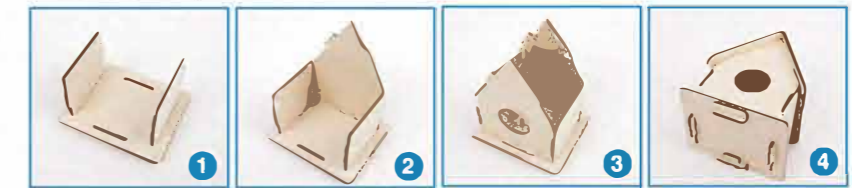

DIY BIRD HOUSE

BRST80162
Wood Boards 9PCS
Paints 12 PCS
Brushes 2 PCS
Size: 175*175*34mm
MEAS: 54.5*37*42.8cm 72/set

PAINT YOUR OWN WOODEN MAGNET

BRST80164
Contains:
12-color acrylic paint
1 palette
2 brushes
24 unfinished wood cutouts
1 soft magnetic sheet
1 apron 41PCS
Size: 185*155*48mm
MEAS: 57.5*40.4*33cm 48/set