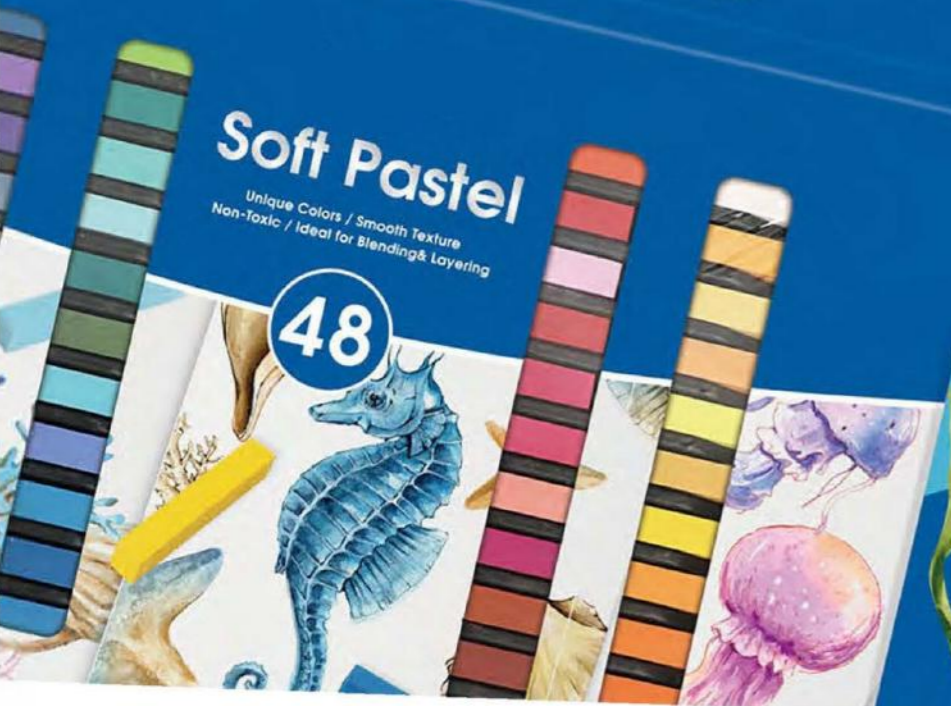

113x76x78mm 8pcs

184x73x166mm 41pcs

297x46x109mm 8pcs

185x40x161mm 10pcs

223x58x108mm 10pcs

150x58x60mm 10pcs

191x40x270mm 10pcs

267x202x72mm 13pcs

161x103x134mm 17pcs

The adult series includes rope paintings , 3D wood chip puzzles and etc. These painting products are suitable for adults to spend time and display at home.

ADULTS ENJOY PAINTING

WATERCOLOR PAINT SET