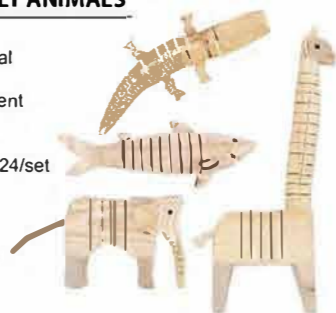

WOODEN PAINT

BRST80210
 6 5ml paint pots
 1 brush
 3 unfinished wood cutouts
 10PCS
 Size: 212*220*30mm
 MEAS: 44.4*46*29cm 36/set

DIY WOODEN WIGGLY ANIMALS

WOODEN SQUIGGLY ANIMAL KIT

BRST80176
 1 Wooden Squiggly Animal
 1 Paint Brush
 1 Set Four-colors Pigment
 Size: 240*160*65mm
 MEAS: 50*50*54cm 48/set

DIY WOODEN WIGGLY ANIMALS

BRST80179
 4 Wooden Squiggly Animal
 2 Paint Brush
 1 Set Twelve-colors Pigment
 1 Palette
 Size: 277*66*200mm
 MEAS: 56.4*42*41.6cm 24/set

WOODEN SQUIGGLY ANIMAL KIT

BRST80175
 1 Wooden Squiggly Animal
 1 Paint Brush
 1 Set Four-colors Pigment
 Size: 200*160*24mm
 MEAS: 50*42*21.2cm 48/set