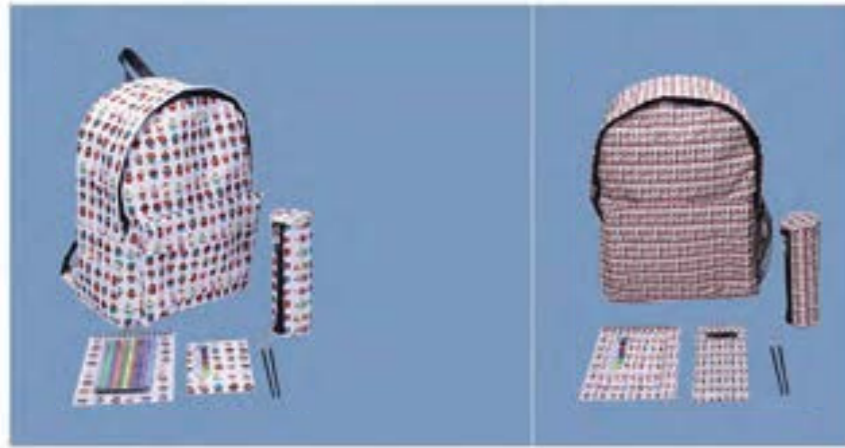

ITEM NO: SL-B180235
Size:4.13X9.25X12.2 in
Small Color box:3.14X0.59X4.8 in
Large Color box:3.54X0.74X4.8 in
Pen Dag:2.16X6.88X1.96 in
Graphic Carton: 3.85X0.78X4.72 in
Material:300D

ITEM NO: SL-B180236
Size:4.13X9.25X12.2 in
Small Color box:3.14X0.59X4.8 in
Large Color box:3.54X0.74X4.8 in
Pen Dag:2.16X6.88X1.96 in
Graphic Carton: 3.85X0.78X4.72 in
Material:300D