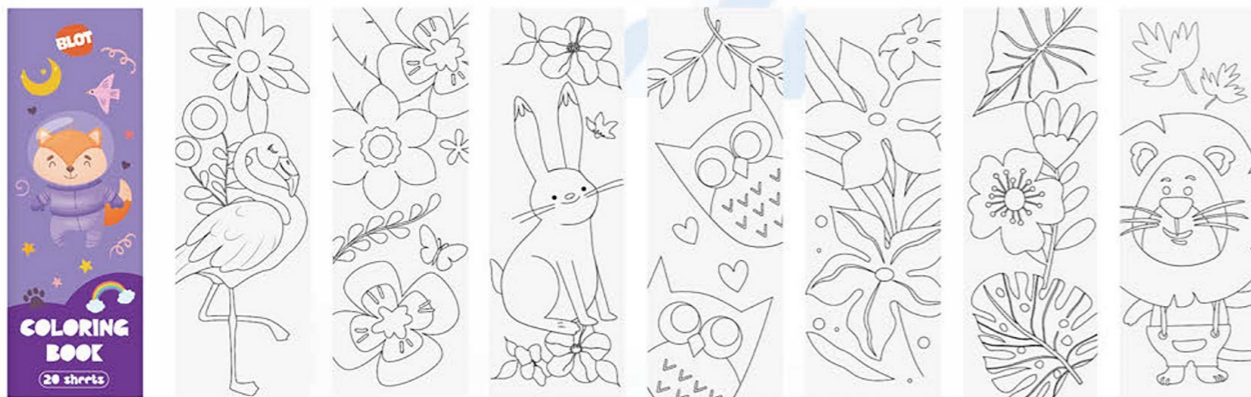

BUBBLE CRAYON

BRCY00103
12 replaceable crayon heads;
1pc 4 in 1 function pen;
1pc drawing pad;
2pc replaceable seals;
package: color box bottom with pet box