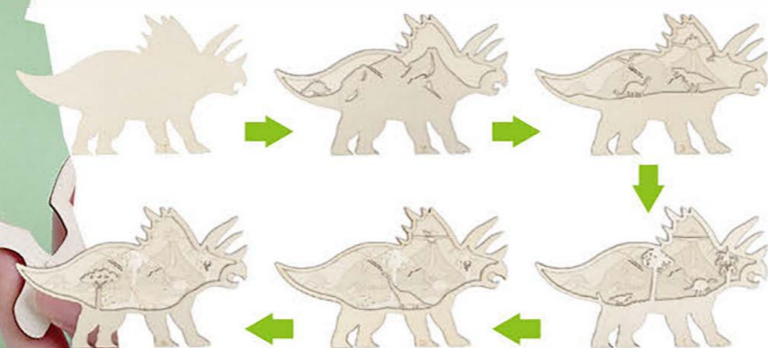

MULTI-LAYERED PAINT

Multi-layer painting is fun
Overlay to render 3D effect

MULTI-LAYERED PAINT
BRST80343
T-REX
size: 195*110*15MM
contents:12*paint pots, 2*paint brushes, 1*glue; 6* wood layers
package:color box

MULTI-LAYERED PAINT
BRST80349
Stegosaurus
size: 205*116*15MM
contents:12*paint pots, 2*paint brushes, 1*glue; 6* wood layers
package:color box

MULTI-LAYERED PAINT
BRST80350
Triceratops
size: 198*125*15MM
contents:12*paint pots, 2*paint brushes, 1*glue; 6*wood layers
package:color box

MULTI-LAYERED PAINT
BRST80347
Deer
size: 130*140*15MM
contents:12*paint pots, 2*paint brushes, 1*glue; 6*wood layers
package:color box

MULTI-LAYERED PAINT
BRST80348
Elephant
size: 162*120*15MM
contents:12*paint pots, 2*paint brushes, 1*glue; 5*wood layers
package:color box

MULTI-LAYERED PAINT
BRST80342
easter egg
size: 128*110*15MM
contents:12*paint pots, 2*paint brushes, 1*glue; 6* wood layers;
package:color box

MULTI-LAYERED PAINT
BRST80344
Rabbit
size: 185*115*15MM
contents:12*paint pots, 2*paint brushes, 1*glue; 5*wood layers
package:color box

MULTI-LAYERED PAINT
BRST80345
flower
size: 140*140*15MM
contents:12*paint pots, 2*paint brushes, 1*glue; 6*wood layers
package:color box

MULTI-LAYERED PAINT
BRST80346
Rabbit
size: 155*140*15MM
contents:12*paint pots, 2*paint brushes, 1*glue; 6*wood layers
package:color box