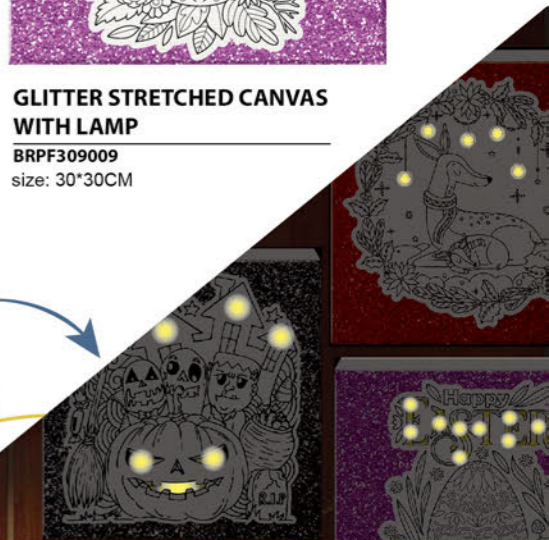

Holiday

GLITTER STRETCHED CANVAS WITH LAMP
BRPF309007
size: 30*30CM

GLITTER STRETCHED CANVAS WITH LAMP
BRPF309008
size: 30*30CM

GLITTER STRETCHED CANVAS WITH LAMP
BRPF309009
size: 30*30CM

Press the switch on the back and the bulb lights up for a more festive atmosphere!

CANVAS PANEL

3D MOON LAMP PAINT

Operation instructions:
Please touch the metal switch point at the bottom, to switch light on or off, or change led colors.

Led brightness adjustment: please keep touching to adjust led brightness up or down.