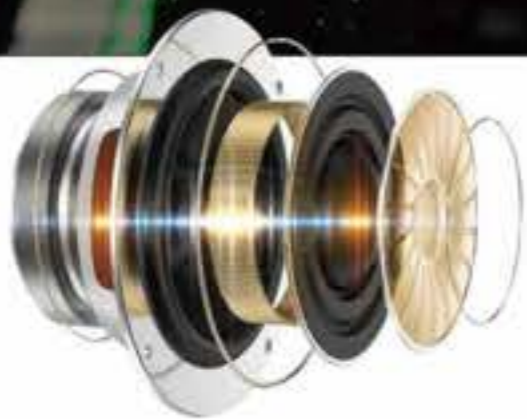

Mouse Pad

Physical Dimensions: 320x240x3mm
Material: fine mesh cloth

Speaker

2.0 USB speaker with controller in cable
RMS: 3W*2/Drive unit: 2inch*2/3.5mm+USB

RH-X58

BACKLIT GAMING HEADSET

Mic Dimensions	4.0 x 5.0mm
Mic Sensitivity	-58dB ± 3dB
Directivity	Omnidirectional
Impedance	3.2KΩ ± 15%
Driver Diameter	50.00mm
Frequency Range	20Hz-20KHz
Max Input Power	100mW
Sensitivity(S.P.L)	95dB ± 3dB
Diameter	3.5mm
Plug	USB