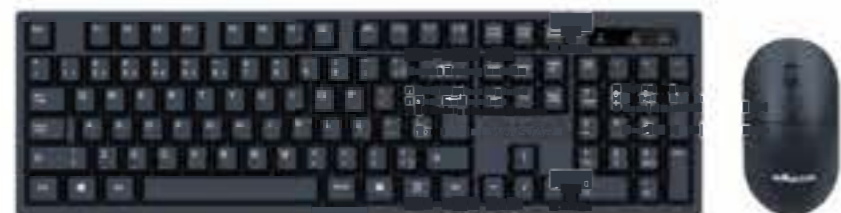

**WS-BK122**

Wireless Keyboard

- Material: ABS
- Keys: 99
- Language: Multi-language versions
- Key Stroke Life: 10 million times

**WS-BK128**

Wireless Keyboard

- Material: ABS
- Keys: 78
- Language: Multi-language versions
- Key Stroke Life: 10 million times