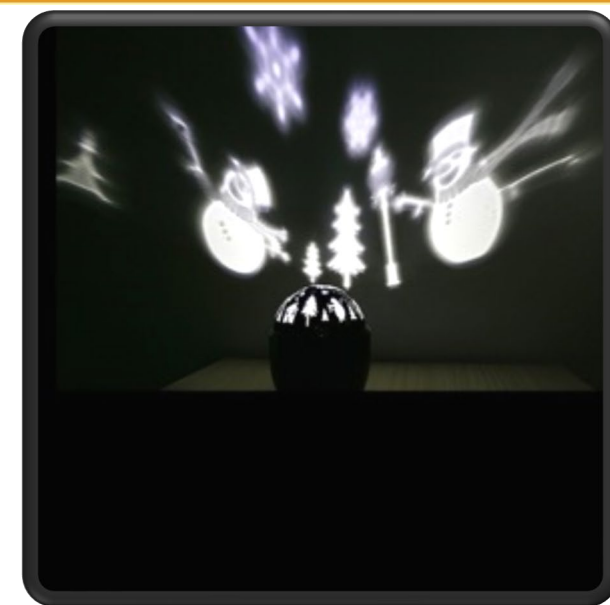

U/price:

MOQ: 500pcs

500-2000pcs: \$7.00

2000-5000pcs:\$6.50

- . Item Name: Night Light (customized any design)
- . Dimension: 11.5*11.5*13cm
- . LED Q'ty: 3pc
- . LED Color: White
- . Input Voltage: 5V 3*AA battery or USB cable(not included)
- . IP20 , Indoor Use Only
- . Material: ABS
- . USB additional charge: 0.25USD
- . 3*AA Battery additional charge: 0.3USD
- . Timer function additional charge: 0.3USD
- . Try Me display: 0.31USD