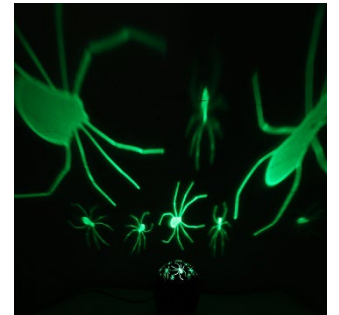

- . Item Name: Night Light (customized any design)
- . Dimension: 11.5*11.5*13cm
- . LED Q'ty: 3pc
- . LED Color: White
- . Input Voltage: 5V 3*AA battery or USB cable(not included)
- . IP20 , Indoor Use Only
- . Material: ABS
- . USB additional charge: 0.25USD
- . 3*AA Battery additional charge: 0.3USD
- . Timer function additional charge: 0.3USD
- . Try Me display: 0.31USD

U/price:
MOQ: 500pcs
500-2000pcs: $6.00
2000-5000pcs: $5.80