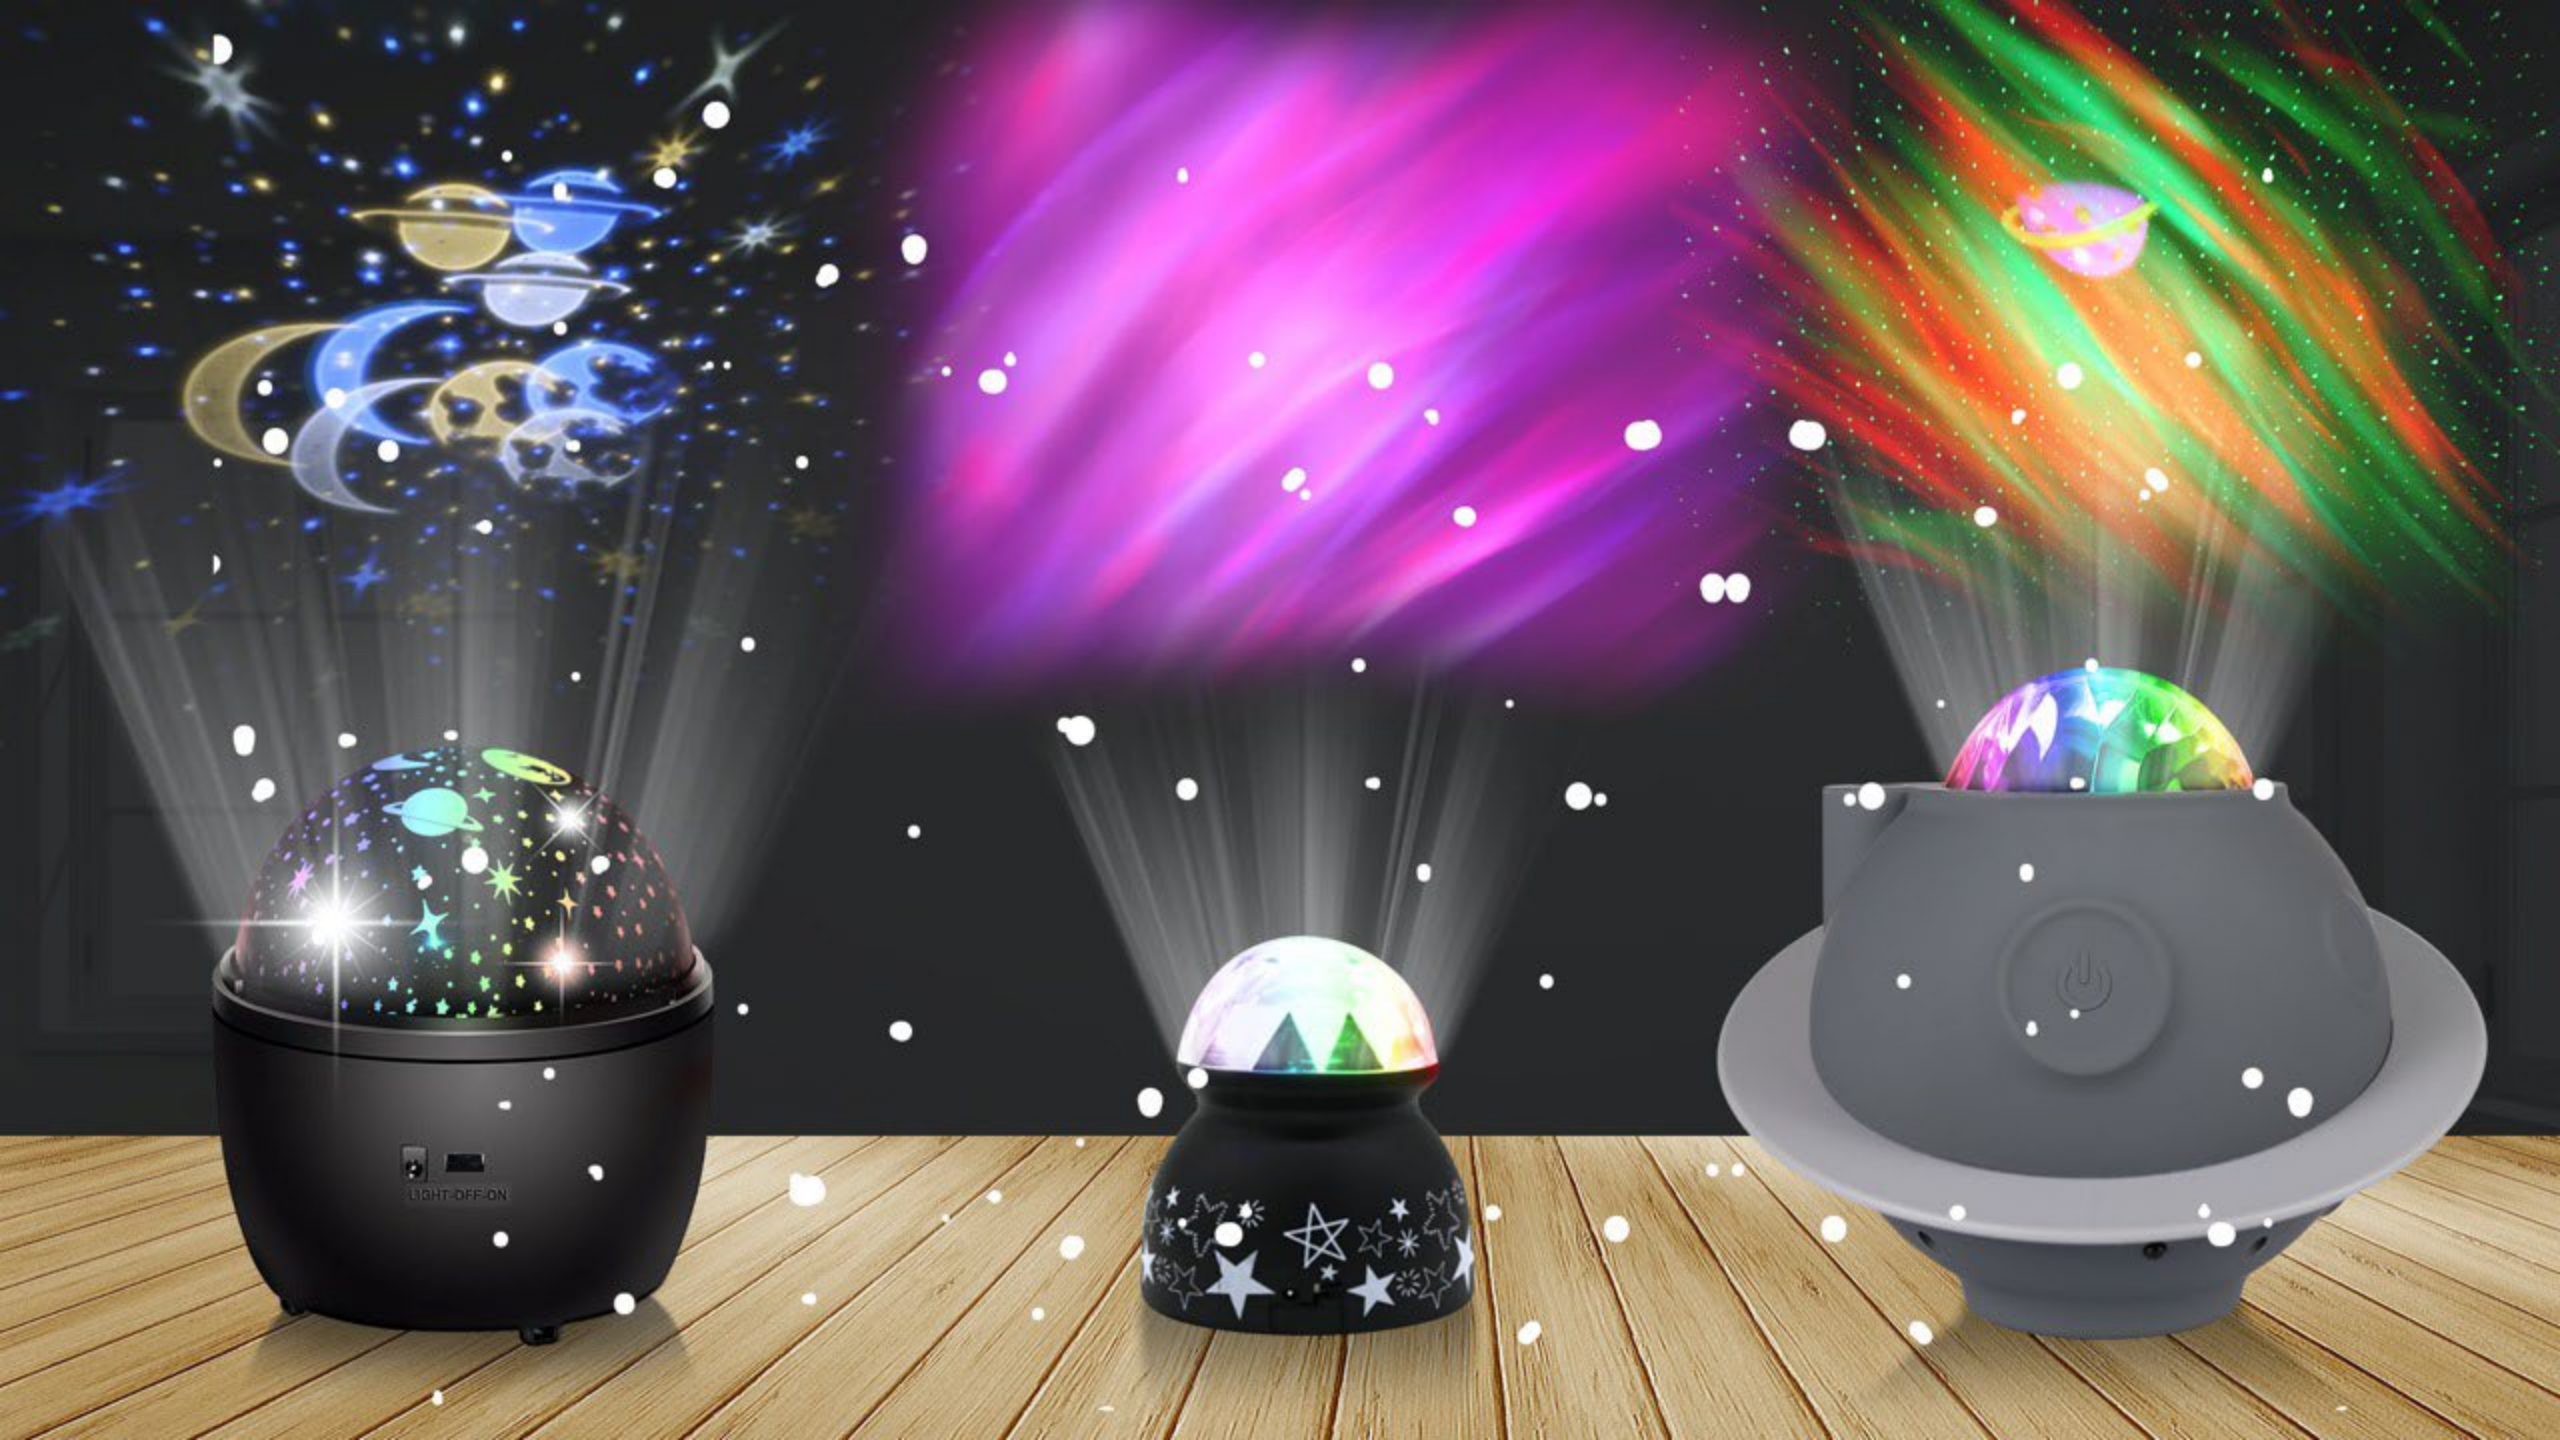

U/price:

MOQ: 500pcs

500-2000pcs: \$10.00

2000-5000pcs:\$9.00

RC-MS7W01D

Spider

- . Item Name: Night Light (customized any design)
- . Dimension: 16.5*16.5*14cm
- . LED Q'ty: 1pc
- . LED Color: White
- . Weight: 0.31kg
- . Input Voltage: 5V 3*AA battery or USB cable(not included)
- . IP20 , Indoor Use Only
- . Material: ABS
- . USB additional charge: 0.25USD
- . 3*AA Battery additional charge: 0.3USD
- . Timer function additional charge: 0.3USD
- . Try Me display: 0.35USD