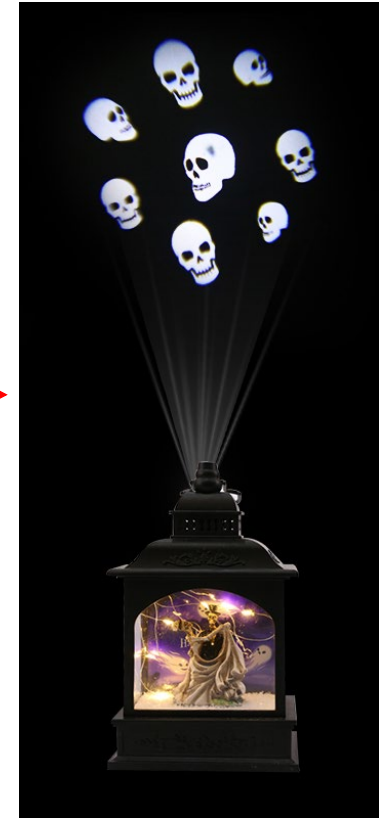

RC-MY0402PB

- . Item Name: Lantern
- . Function: LED copper wire string light+ static projector
- . Size(cm): 13.3*8*21cm
- . LED q'ty: 10pcs for copper wire light+1 pcs for projector
- . Color: WW/CW/RGB
- . Weight(kg): 0.35
- . Packing: white box
- . Input Voltage: 3*AA battery or USB operated
- . Not included USB cable, battery excluded
- . USB additional charge: 0.25USD
- . 3*AA Battery additional charge: 0.3USD
- . Timer function additional charge: 0.2USD
- . Music function additional charge: 0.4USD
- . IP20 Indoor Use Only
- . If the q'ty less MOQ500pcs, the price need increase 5%