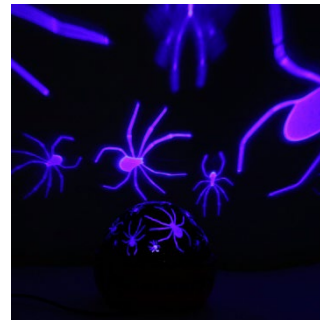

U/price:

MOQ: 500pcs

500-2000pcs: \$7.50

2000-5000pcs:\$7.00

RC HomeDecor

Home at its best!

- . Item Name: Night Light (customized any design)
- . Dimension: 16.5*16.5*14cm
- . LED Q'ty: 1pc
- . LED Color: RGB change color
- . Weight: 0.31kg
- . Input Voltage: 5V 3*AA battery or USB cable(not included)
- . IP20 , Indoor Use Only
- . Material: ABS
- . USB additional charge: 0.25USD
- . 3*AA Battery additional charge: 0.3USD
- . Timer function additional charge: 0.3USD
- . Try Me display: 0.35USD