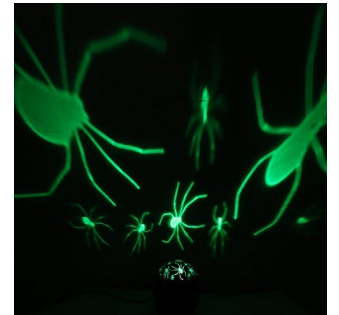

- . Item Name: Night Light (customized any design)
- . Dimension: 11.5*11.5*13cm
- . LED Q'ty: 3pc
- . LED Color: White
- . Input Voltage: 5V 3*AA battery or USB cable(not included)
- . IP20 , Indoor Use Only
- . Material: ABS
- . USB additional charge: 0.25USD
- . 3*AA Battery additional charge: 0.3USD
- . Timer function additional charge: 0.3USD
- . Try Me display: 0.31USD

U/price:

MOQ: 500pcs

500-2000pcs: $6.00

2000-5000pcs: $5.80