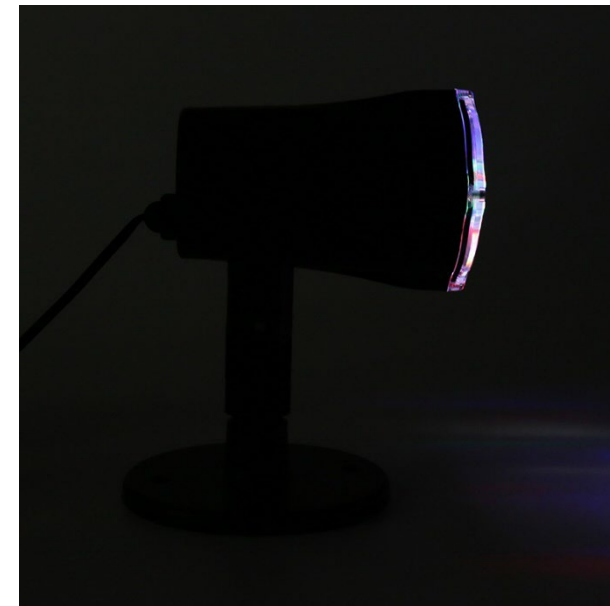

U/price:

MOQ: 500pcs

500-2000pcs: \$10.00

2000-5000pcs:\$9.00

RC-MS7W01D

Spider

- . Item Name: Night Light (customized any design)
- . Dimension: 16.5*16.5*14cm
- . LED Q'ty: 1pc
- . LED Color: White
- . Weight: 0.31kg
- . Input Voltage: 5V 3*AA battery or USB cable(not included)
- . IP20 , Indoor Use Only
- . Material: ABS
- . USB additional charge: 0.25USD
- . 3*AA Battery additional charge: 0.3USD
- . Timer function additional charge: 0.3USD
- . Try Me display: 0.35USD