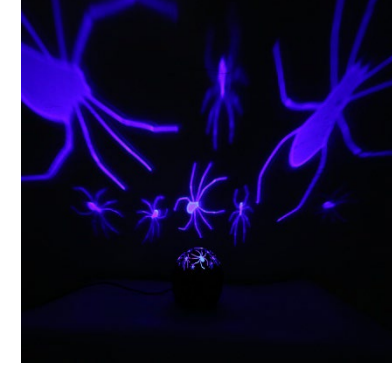

- . Item Name: Night Light (customized any design)
- . Dimension: 11.5*11.5*13cm
- . LED Q'ty: 3pc
- . LED Color: White
- . Input Voltage: 5V 3*AA battery or USB cable(not included)
- . IP20 , Indoor Use Only
- . Material: ABS
- . USB additional charge: 0.25USD
- . 3*AA Battery additional charge: 0.3USD
- . Timer function additional charge: 0.3USD
- . Try Me display: 0.31USD

U/price:
MOQ: 500pcs
500-2000pcs: $6.00
2000-5000pcs: $5.80