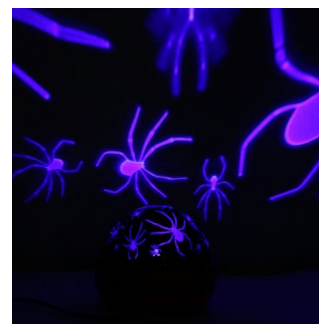

- . Item Name: Night Light (customized any design)
- . Dimension: 16.5*16.5*14cm
- . LED Q'ty: 1pc
- . LED Color: RGB change color
- . Weight: 0.31kg
- . Input Voltage: 5V 3*AA battery or USB cable(not included)
- . IP20 , Indoor Use Only
- . Material: ABS
- . USB additional charge: 0.25USD
- . 3*AA Battery additional charge: 0.3USD
- . Timer function additional charge: 0.3USD
- . Try Me display: 0.35USD

U/price:

MOQ: 500pcs

500-2000pcs: $7.50

2000-5000pcs:$7.00