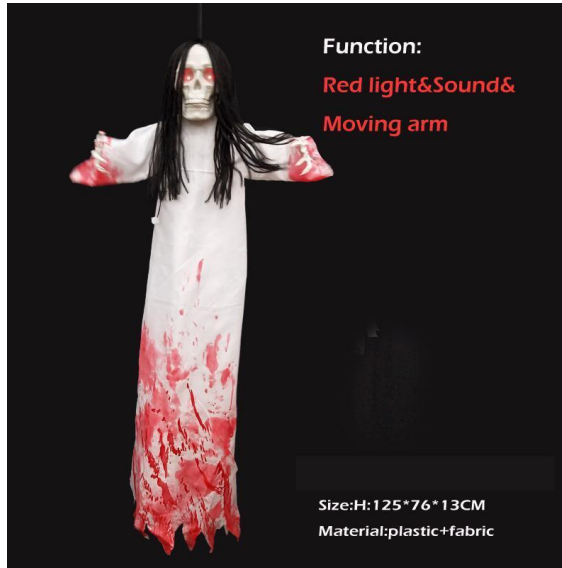

Function:
Red light&Sound&
Moving arm

Size:H:125*76*13CM
Material:plastic+fabric