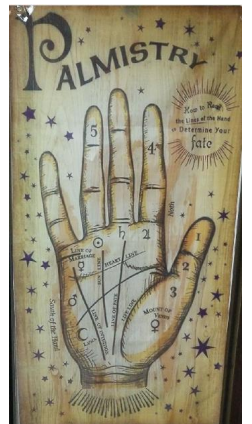

Fortun teller curtain