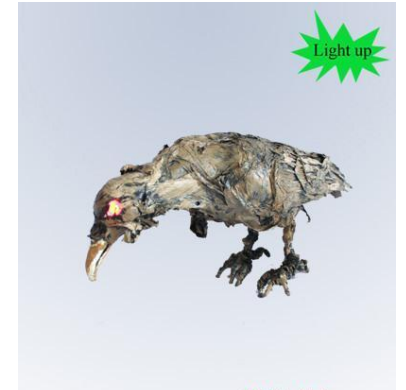

red light shining

Item size:H:15*31*10cm
Packing:2/16pcs/carton
Packing size: 42*33*47cm
Material:polyfoam+plastic