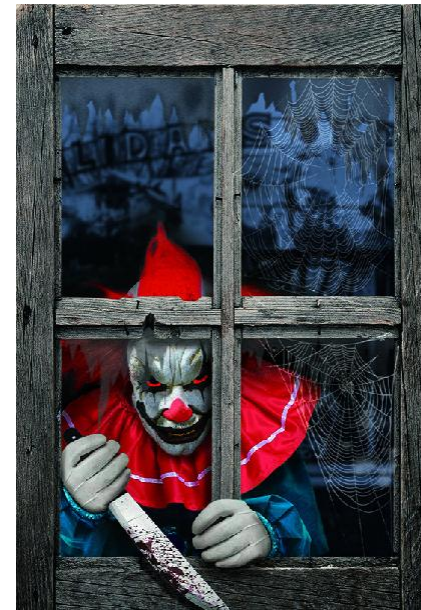

# 16. Fabric

TPY10-23  
180\*75cm fabric

TPY10-1  
300CM Creepy Fabric

KH2020YF10  
80\*120 curtain

KH2021YF10  
Curtain

HC12-601A  
Fabric Curtain

TPY2022-5WB  
30x75cm Bloody fabric  
with flat bat

FL21414  
Spider web with spider