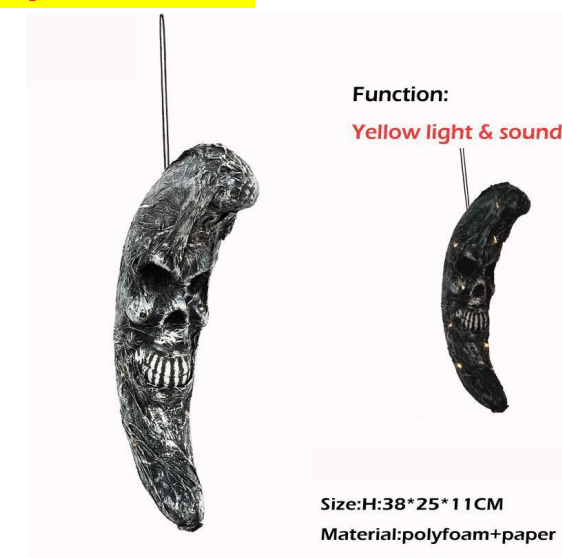

2. Halloween Decoration Series **_if need more, pls tell us !**