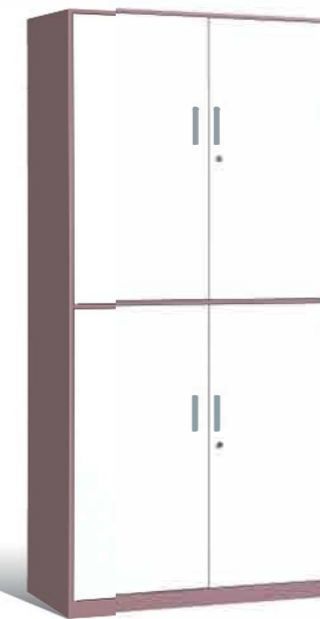

MJ-04N
Size:W900*D400*H1850mm
Packing Volume:0.18cbm