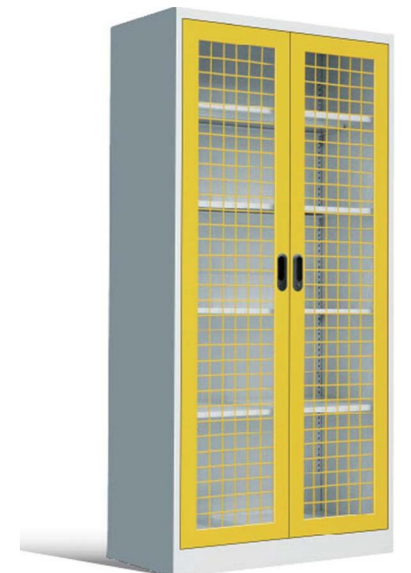

MJ-T3

Size:W900*D450*H1850mm
Packing Volume:0.15cbm