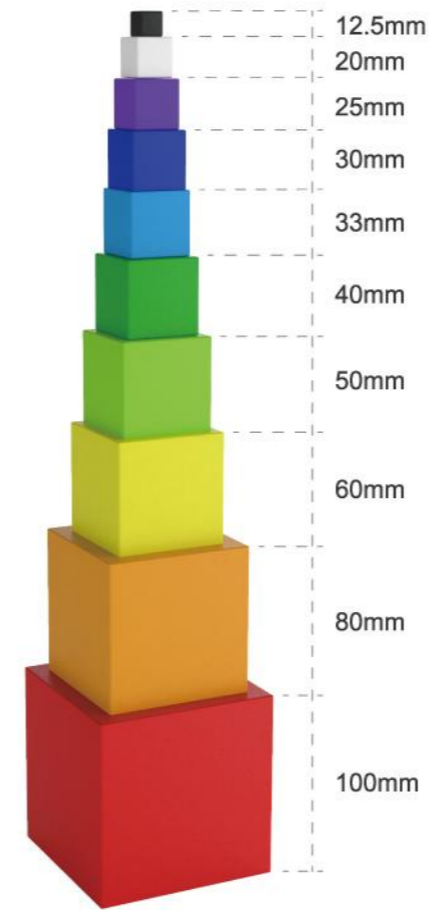

## KBD-24

Product Size: 31x31x5.5cm  
Qty/Ctn: 28Sets/Ctn  
Material: ABS+Magnet  
Certification: CCC

3+ 24

## KBCW-67

Product Size: 27x20.5x8cm  
Qty/Ctn: 12Sets/Ctn  
Material: ABS+Magnet+Paper  
Certification: EN71/CE/CCC

3+ 67

# MAGNETIC CUBE

Magnetic Cube 

Size: 12.5mm  
magnets: 5pcs

Size: 20mm  
magnets: 1pcs

Size: 25mm 30mm  
40mm 50mm  
magnets: 8pcs

Size: 33mm 50mm  
magnets: 6pcs

Size: 80x40x40mm  
magnets: 10pcs