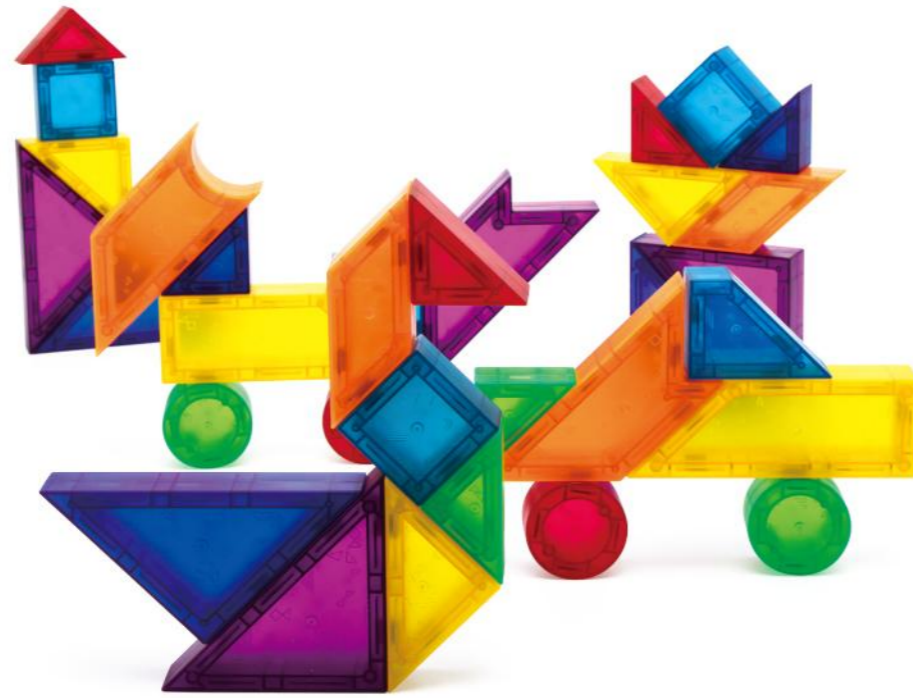

Magnetic Cube

KBQB-68

Product Size: 30.2x22x3.8cm
Qty/Ctn: 36Sets/Ctn
Material: MABS+Magnet
Certification: ASTM/CPSIA/CPC/
EN71/CE/UKCA/CCC

3+ 68