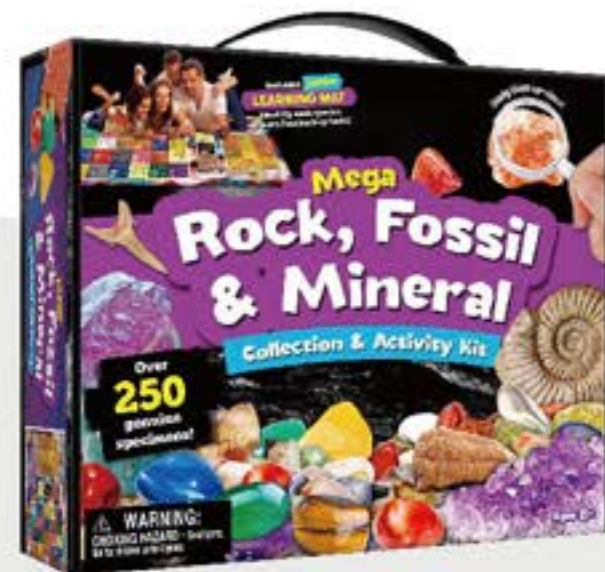

Earth Science

1000

Over **1000** Rock, Mineral, Gem and Fossil specimens from all over the world for you to choose from.

15+ years of experience with the world's largest publisher of children's book.

24-Day Rocks Journey!

In this surprising kit, little geologists can pick one rock each day. Then use the magnifying glass to take a closer observation and follow along with the illustrated booklet providing with the scientific information about the amazing geology world to identify the rocks like an expert!

Booklet with scientific information

ROCK ON! 24 DAYS OF LEARNING FUN

- SKU: G7452G
- SIZE: 28x24x3.8cm
- PACK: 12pcs/ctn, 0.037m³

MEGA ROCK, FOSSIL & MINERAL COLLECTION & ACTIVITY KIT

- SKU: G7453G
- SIZE: 25.4x20.3x5.7cm
- PACK: 12pcs/ctn, 0.041m³