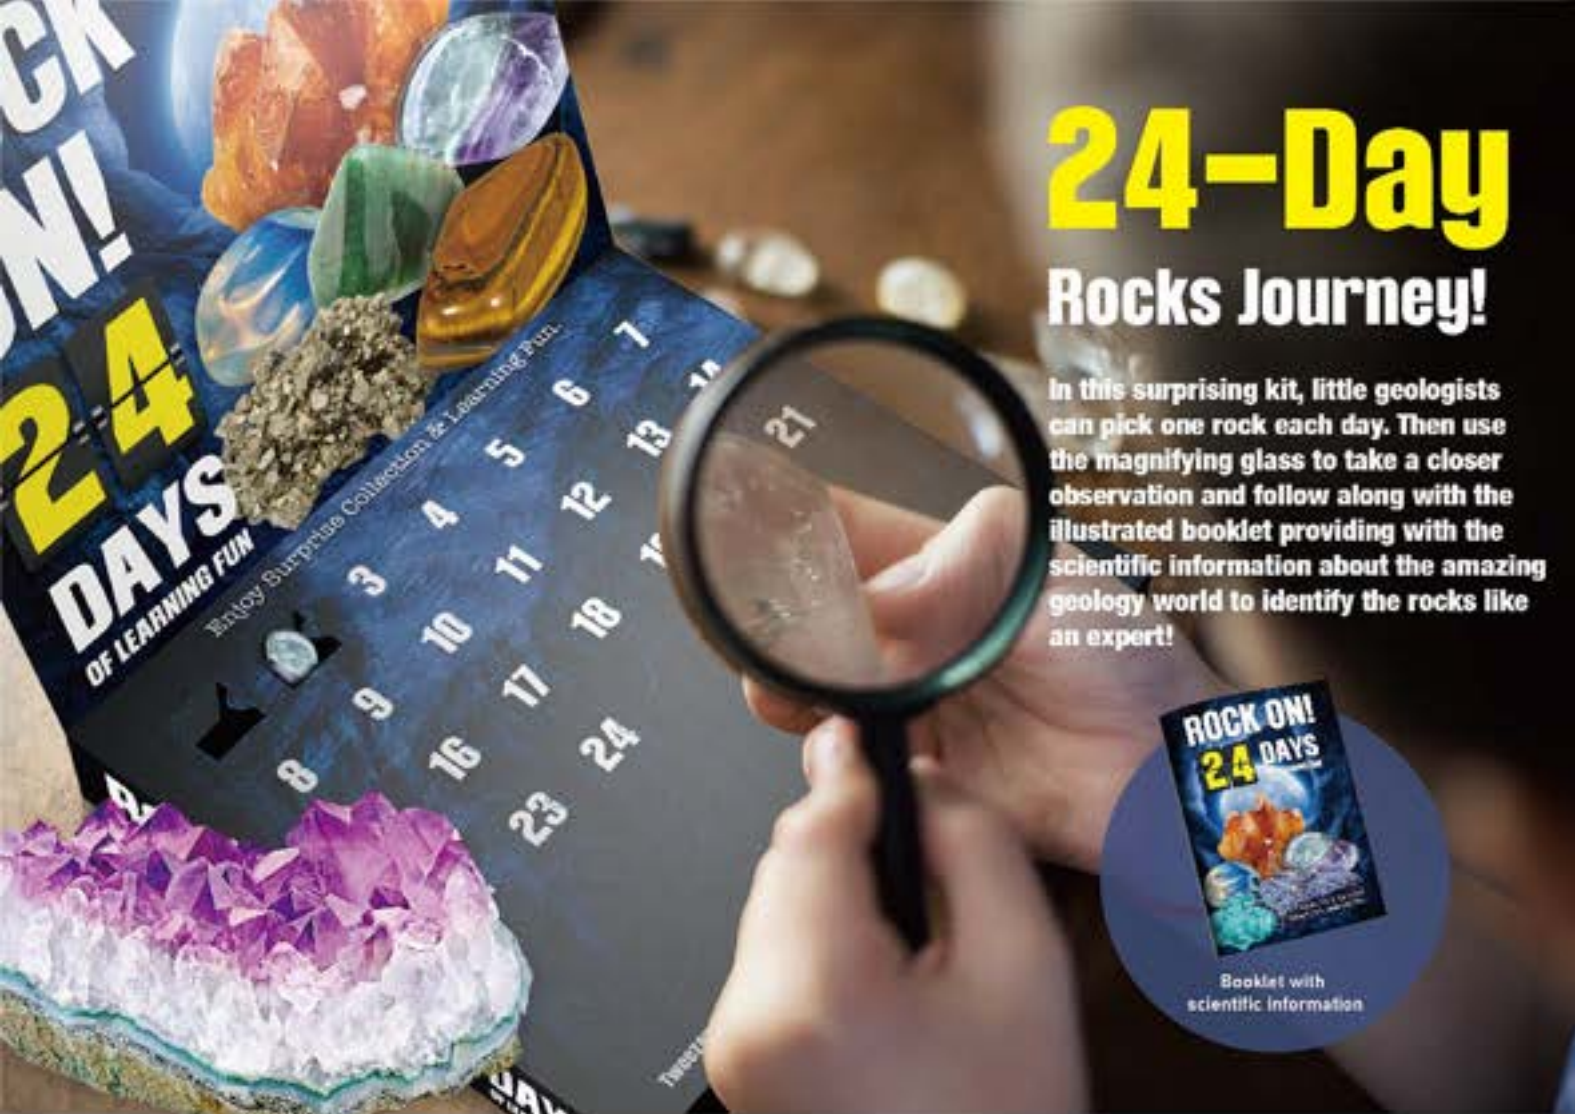

Earth Science

1000

Over **1000** Rock, Mineral, Gem and Fossil specimens from all over the world for you to choose from.

15+ years of experience with the world's largest publisher of children's book.

24-Day Rocks Journey!

In this surprising kit, little geologists can pick one rock each day. Then use the magnifying glass to take a closer observation and follow along with the illustrated booklet providing with the scientific information about the amazing geology world to identify the rocks like an expert!