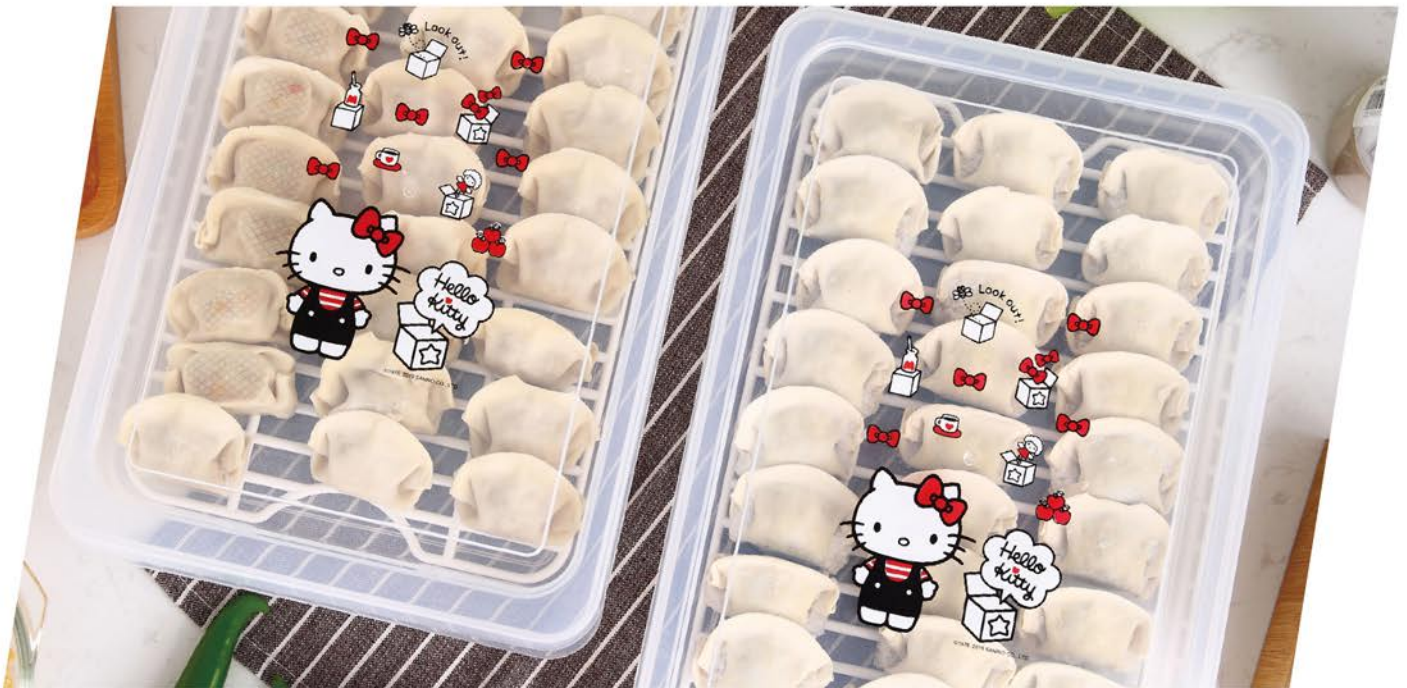

HELLO KITTY Dry Food Preservation Box Storage Box

KT4321
18.5x33x13.3 cm (4L)

KT4325
18.5x33x26.1 cm (9L)

Hello Kitty

HELLO KITTY
Dry Food Preservation Box Storage Box

KT4306
18.5x33x13.3 cm (4L)

KT4309
18.5x33x26.1 cm (9L)

Hello Kitty

HELLO KITTY Fruit And Vegetable Preservation Box

PB7391
22.5x34x9 cm

KT4600
22.5x34x9 cm

HELLO KITTY 18 Grid Egg Carton

KT4554
22.5x34x8 cm

HELLO KITTY Dumpling Storage Box

KT4553
22.5x34x5 cm