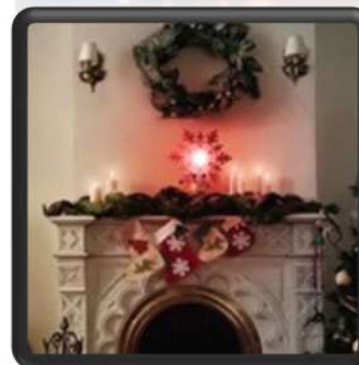

Item No.:SL-MT5W01D-A (without remote)

Item Name: Multifunction Snowflake

Function 1: Tree top for Xmas Tree

Function 2: Ceiling On the wall

Function 3: Hung up on the Window

. LED Q'ty: 3pcs

. Power: 5W

. Color: White, Silver

. Dimensions : 25.5*4.5*22cm

. Input Voltage: AC100-240V

. IP20 , Indoor Use Only

. Material: ABS

U/price:

MOQ: 500pcs

500-2000pcs: $12.00

2000-5000pcs:$11.50