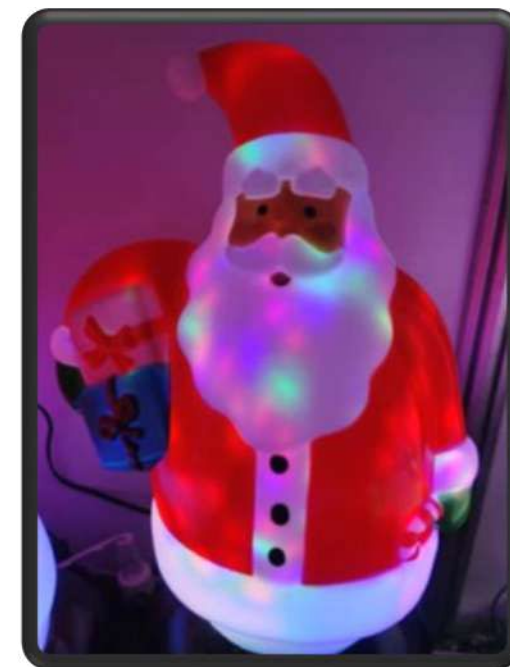

U/price:
MOQ: 500pcs
500-2000pcs: $8.00
2000-5000pcs:$7.50