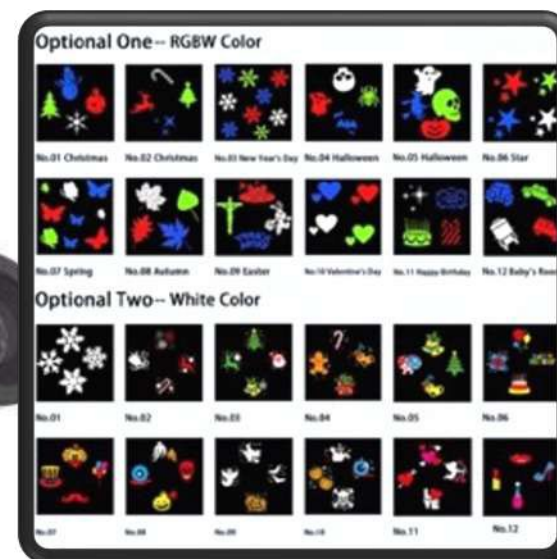

Material: ABS

Input Voltage: AC100-240V

Power Supply: External

IP RATE: IP44

Each pattern (card) cost is 0.25USD

Projection Distance : 15-20M (10-30 square meter)

Dimension: 11.8*10.2*40cm

U/price: