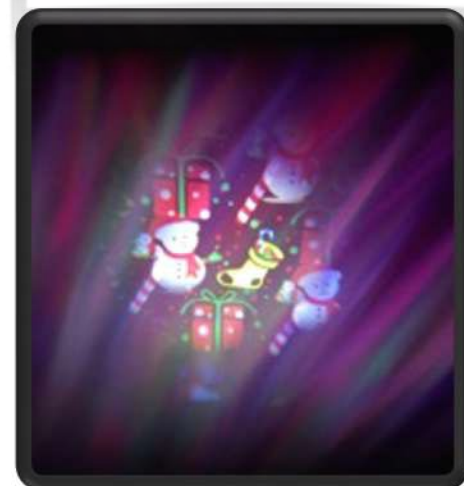

NEW

Item No.: SL-MU10WXXP-A (2 in 1)
6 pattern LED projector+Water Wave projector with RF remote

U/price:
MOQ: 500pcs
500-2000pcs: $20.00
2000-5000pcs:$19.50

Item No.: SL-MU10WXXP-B (2 in 1)
6 pattern LED projector+ Starry Projector with RF remote

U/price:
MOQ: 500pcs
500-2000pcs: $20.00
2000-5000pcs:$19.50

Item No.: SL-MU10WXXP-C (3 in 1)
6 pattern LED projector+ Water Wave Projector +Green Laser with RF remote

U/price:
MOQ: 500pcs
500-2000pcs: $20.00
2000-5000pcs:$19.50

Item No.: SL-MU10WXXP-D (3 in 1)
6 pattern LED projector+ Starry Projector +Green Laser with RF remote

U/price:
MOQ: 500pcs
500-2000pcs: $20.00
2000-5000pcs:$19.50