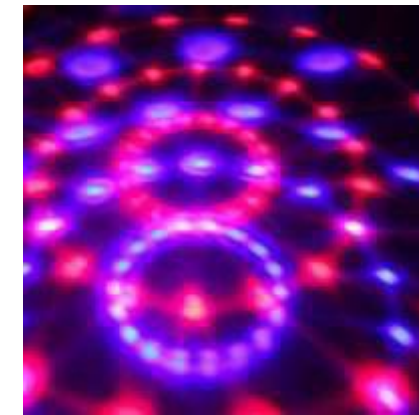

2000-5000pcs:\$5.80

SL-MS3W01D

USB Operated

. Item Name: LED Party Light with sound active

- . LED Q'ty: 3pcs
- . LED color: RGB
- . Power: 3*1W

. Dimension: 10.4*9.1*11.3cm

- . Input Voltage: USB operated, Included 0.6M USB cable
- . IR remote control
- . IP20 , Indoor Use Only
- . Material: ABS