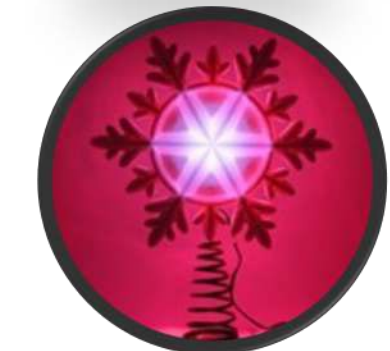

MOQ: 500pcs

500-2000pcs: \$12.00

2000-5000pcs:\$11.50

Item No.:SL-MT5W01D-B (with remote)

Item Name: Multifunction Snowflake

Function 1: Tree top for Xmas Tree

Function 2: Ceiling On the wall

Function 3: Hung up on the Window