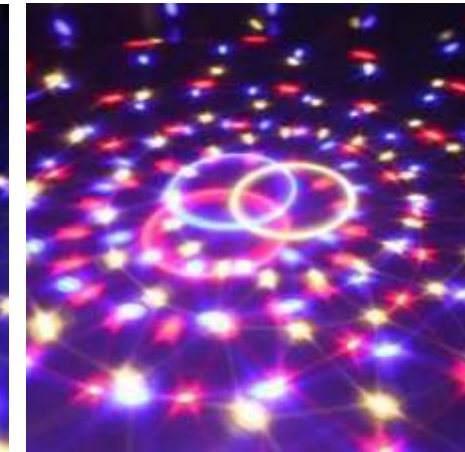

U/price with IR remote control:

MOQ: 500pcs

500-2000pcs: $9.00

2000-5000pcs:$8.50