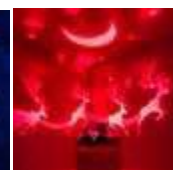

Red housing
Merry Xmas printed
Santa Sleigh design

Size: 11.5*11.5*13cm

U/price:

MOQ: 500pcs

500-2000pcs: $6.00

2000-5000pcs:$5.50