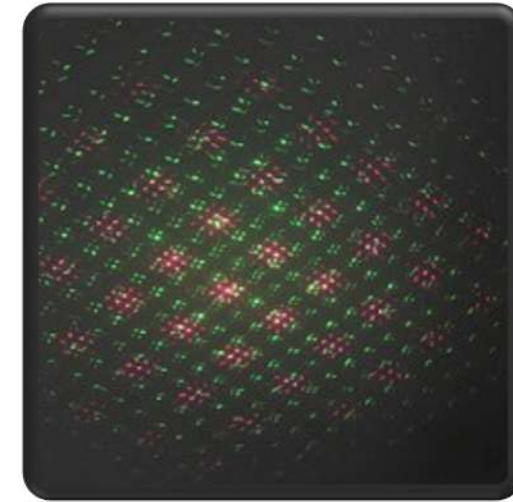

SL-MU5W02L (Red+Green moving dot Laser with RF remote)

Input 100V-240V; 50/60HZ, Output:5V/1000MA
Waterproof:IP44 ABS housing;
Lighting Source: Red 650NM 100MW+ Green 532NM 30MW
Laser Classification: Class II
Maximum Laser Power(Single Beam): Less than 1mw
Cover area:20M x 20M
Dimension: 11.8*10.2*40cm

U/price:
MOQ: 500pcs
500-2000pcs: $15.00
2000-5000pcs:$14.50