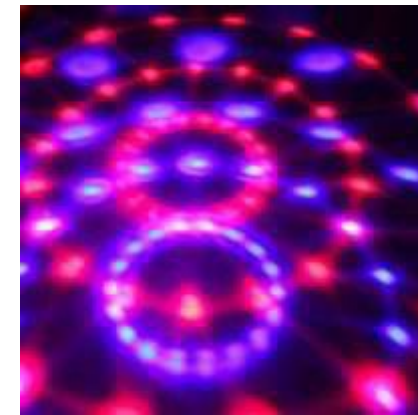

2000-5000pcs:\$9.50

SL-MS3W04D

SL-MS3W02D

USB Operated

. Item Name: LED Party Light with sound active

- . LED Q'ty: 3pcs
- . LED color: RGB
- . Power: 3*1W

. Dimension: 10.4*9.1*11.3cm

- . Input Voltage: USB operated, Included 0.6M USB cable
- . IR remote control
- . IP20 , Indoor Use Only
- . Material: ABS