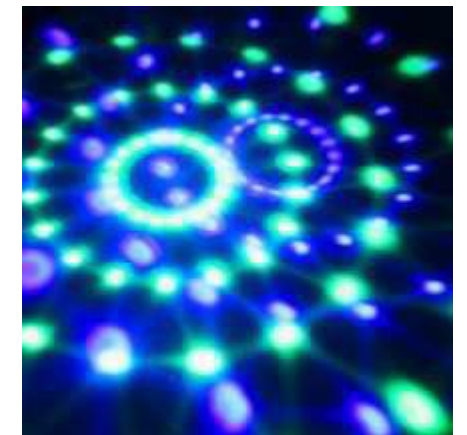

2000-5000pcs:\$5.80

SL-MS3W01D

USB Operated

. Item Name: LED Party Light with sound active

- . LED Q'ty: 3pcs
- . LED color: RGB
- . Power: 3*1W

. Dimension: 10.4*9.1*11.3cm

- . Input Voltage: USB operated, Included 0.6M USB cable
- . IR remote control
- . IP20 , Indoor Use Only
- . Material: ABS