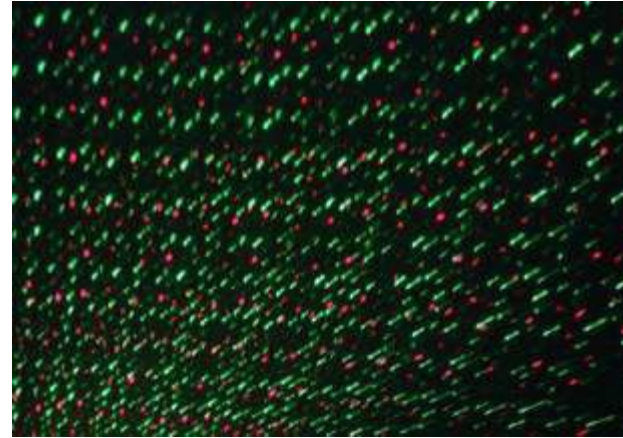

LASER Indoor Use Only

Item No: SL-MS5W01L-A (Mini Star Laser)

- . Red +Green Laser Moving
- . Laser Classification: Class II
- . Material: Aluminum Housing
- . Input 220V-240V/110V Output:5V/1000MA
- . Maximum Laser Power(single Beam): less than 1mw
- . IP RATE: IP20
- . Indoor Use Only

U/price:

MOQ: 500pcs

500-2000pcs: $12.00

2000-5000pcs:$11.50

Indoor Stand Included