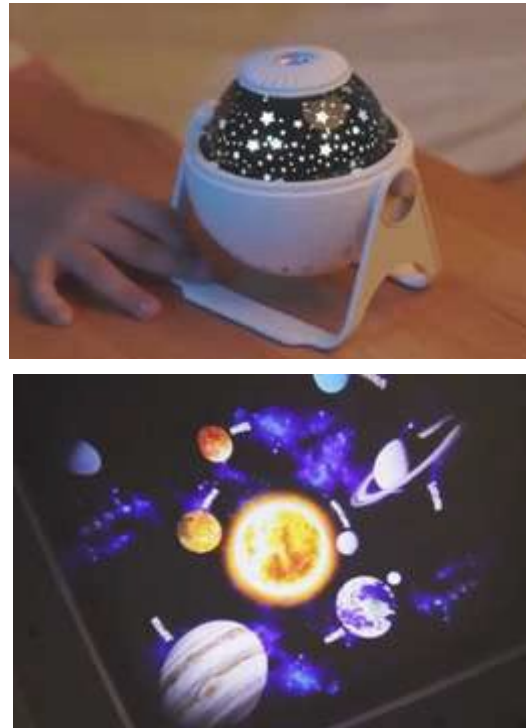

2000-5000pcs:\$8.50

Option One: 6 slides Planet Theme Pattern

Option Two: 6 slides Xmas Theme Pattern

SL-MS5W02D

Item Name: 360 degree moving projector+starry sky light

- Function:
1. customized any Xmas theme pattern
 2. With big cover area more than 30 square meters
 3. With 6 slides interchangeable film for different holiday

Power: 5W

Material: ABS

Input Voltage: 4.5V included 0.6M USB cable

U/price :

MOQ: 500pcs

500-2000pcs: \$13.00

2000-5000pcs:\$12.50

- . Item Name: Snowman (Animated faces speaker projector)
- . Adapter included
- . Dimension: 28*23*27cm
- . Output Voltage: 5V DC 2A
- . Input voltage: 100-240V
- . Weight: 1.5kg
- . IP20 , Indoor Use Only
- . Material: ABS