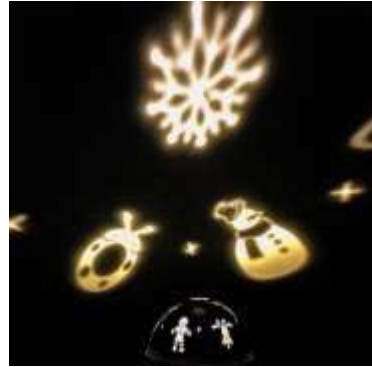

LED Type: 1 pc High Power LED

Color: any color

Input Voltage: 4.5V

Battery Type: 3*AAA (not included)

USB cost: 0.20USD

LED Color: WW

LED Color: White

Size: 9.2*9.2*10.2cm