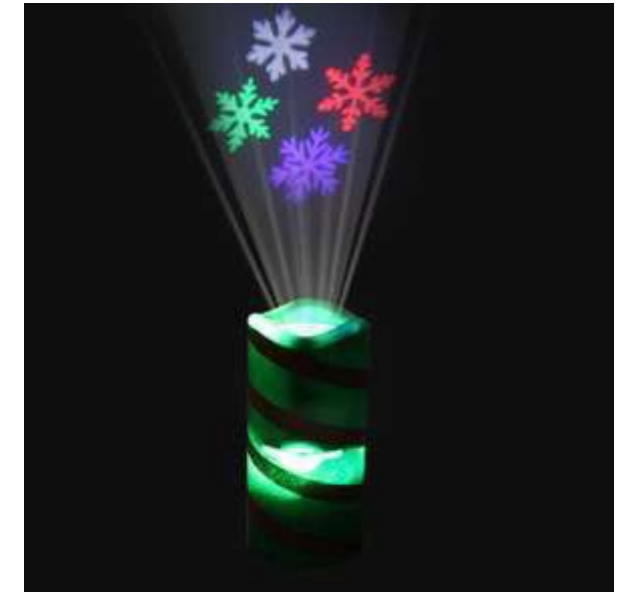

. Item No: SL-MC2WXXP-A

7.1*7.1*15cm

(Four Patterns Rotating)

Item Name: Candle LED Projector

LED Q'ty: 4pcs

Power: 4*0.5W Material: ABS Plastic

Input Voltage: 5V 3*AAA battery or USB cable

Dimensions :ø71*150mm

USB cable & battery excluded

USB cost: 0.20USD

Indoor Use only

U/price:

MOQ: 500pcs

500-2000pcs: $7.50

2000-5000pcs:$7.00