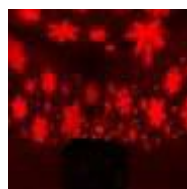

Red housing
Snowflakes printed
snowflake design

- . Item No: SL-MS3W03D
- . LED Q'ty: 1pc
- . LED Color: RGB Change Color
- . Input Voltage: 5V 3*AA battery or USB cable(not included)
- . IP20 , Indoor Use Only
- . Material: ABS
- . USB additional charge: 0.25USD
- . 3*AA Battery additional charge: 0.3USD
- . Try Me display: 0.31USD