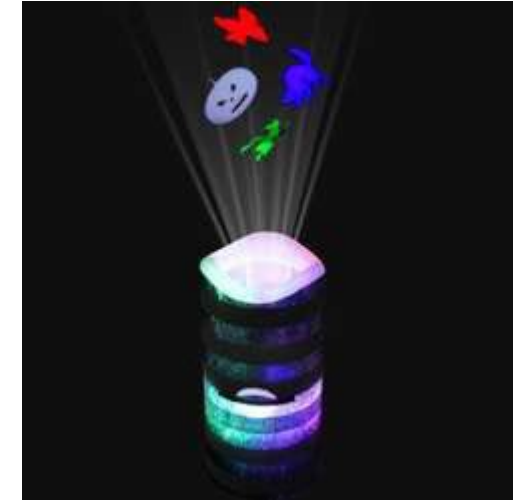

. Item No: SL-MC2WXXP-A

7.1*7.1*15cm

(Four Patterns Rotating)

Item Name: Candle LED Projector

LED Q'ty: 4pcs

Power: 4*0.5W Material: ABS Plastic

Input Voltage: 5V 3*AAA battery or USB cable

Dimensions :ø71*150mm

USB cable & battery excluded

USB cost: 0.20USD

Indoor Use only

U/price:

MOQ: 500pcs

500-2000pcs: $7.50

2000-5000pcs:$7.00