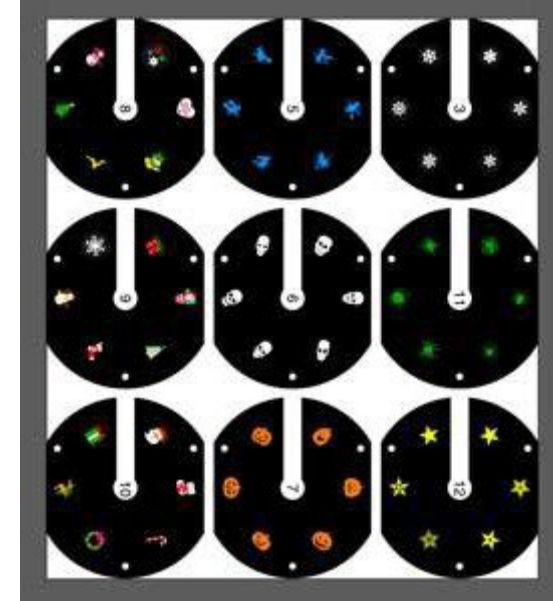

Item No.: SL-MU4WXXP-K (6 cards Replacement)
Power: 6*1W
Material: ABS
Input Voltage: AC100-240V
Power Supply: External
IP RATE: IP44
Each pattern (card) cost is 0.25USD
Projection Distance : 15-20M (10-30 square meter)
Dimension: 11.8*10.2*40cm

U/price:
MOQ: 500pcs
500-2000pcs: $11.00
2000-5000pcs:$10.50