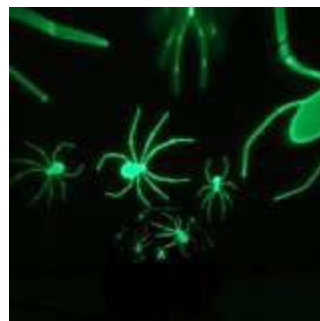

- . Item Name: Night Light (customized any design)
- . Dimension: 16.2*16.2*13cm
- . LED Q'ty: 1pc
- . LED Color: White/RGB change color
- . Weight: 0.29kg
- . Input Voltage: 5V 3*AA battery or USB cable(not included)
- . IP20 , Indoor Use Only
- . Material: ABS
- . USB additional charge: 0.25USD
- . 3*AA Battery additional charge: 0.3USD
- . Timer function additional charge: 0.3USD
- . Try Me display: 0.35USD

U/price:

MOQ: 500pcs

500-2000pcs: $8.00

2000-5000pcs:$7.50