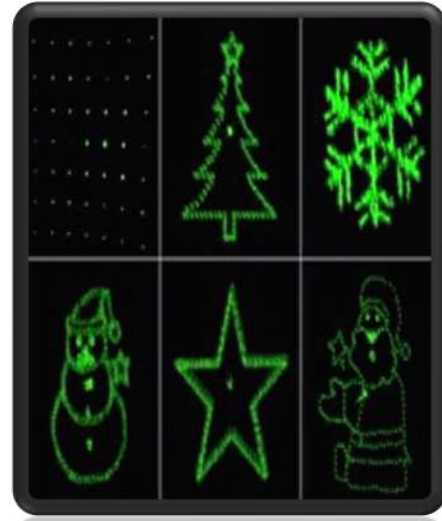

SL-MU5W08L (Red+Green moving 6 in 1 Laser with RF remote)

Input 100V-240V; 50/60HZ, Output:5V/1000MA
Waterproof:IP44 ABS housing;
Lighting Source: Red 650NM 100MW+ Green 532NM 30MW
Laser Classification: Class II
Maximum Laser Power(Single Beam): Less than 1mw
Cover area:20M x 20M
Dimension: 11.8*10.2*40cm

U/price:
MOQ: 500pcs
500-2000pcs: $20.00
2000-5000pcs:$19.50

SL-MU5W09L (Red+Green moving 12 in 1 Laser with RF remote)

Input 100V-240V; 50/60HZ, Output:5V/1000MA
Waterproof:IP44 ABS housing;
Lighting Source: Red 650NM 100MW+ Green 532NM 30MW
Laser Classification: Class II
Maximum Laser Power(Single Beam): Less than 1mw
Cover area:20M x 20M
Dimension: 11.8*10.2*40cm

U/price:
MOQ: 500pcs
500-2000pcs: $20.00
2000-5000pcs:$12.50