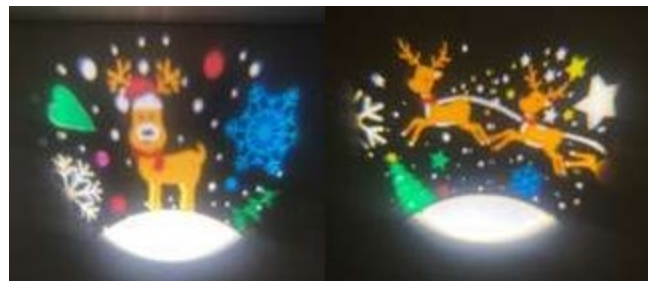

8*11.5*33.5cm

Item No.: SL-MU5WXXP-E (3D Effect)

Power: 5W

Material: ABS

Input Voltage: AC100-240V

Power Supply: External

Projection Distance : 10-15M (10-30 square meter)

IP RATE: IP44