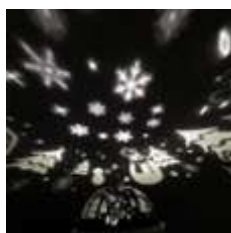

Red housing
Let it snow printed
Xmas design

Red housing
Merry Xmas printed
Santa Sleigh design

Size: 11.5*11.5*13cm

U/price:

MOQ: 500pcs

500-2000pcs: \$6.00

2000-5000pcs:\$5.50

White housing
Snowflakes printed
snowflake design
LED Color: 1pc White