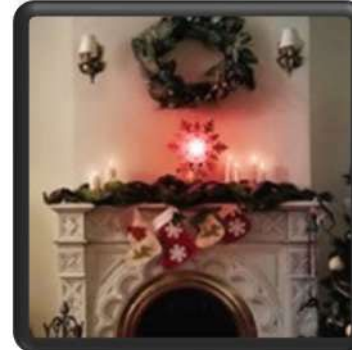

MOQ: 500pcs

500-2000pcs: \$12.00

2000-5000pcs:\$11.50

Item No.:SL-MT5W01D-B (with remote)

Item Name: Multifunction Snowflake

Function 1: Tree top for Xmas Tree

Function 2: Ceiling On the wall

Function 3: Hung up on the Window