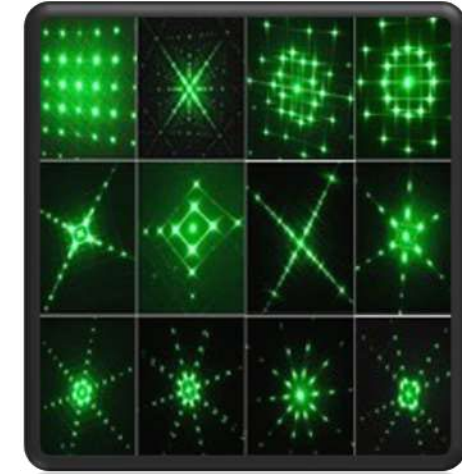

SL-MU5W08L (Red+Green moving 6 in 1 Laser with RF remote)

Input 100V-240V; 50/60HZ, Output:5V/1000MA
Waterproof:IP44 ABS housing;
Lighting Source: Red 650NM 100MW+ Green 532NM 30MW
Laser Classification: Class II
Maximum Laser Power(Single Beam): Less than 1mw
Cover area:20M x 20M
Dimension: 11.8*10.2*40cm

U/price:
MOQ: 500pcs
500-2000pcs: $20.00
2000-5000pcs:$19.50

SL-MU5W09L (Red+Green moving 12 in 1 Laser with RF remote)

Input 100V-240V; 50/60HZ, Output:5V/1000MA
Waterproof:IP44 ABS housing;
Lighting Source: Red 650NM 100MW+ Green 532NM 30MW
Laser Classification: Class II
Maximum Laser Power(Single Beam): Less than 1mw
Cover area:20M x 20M
Dimension: 11.8*10.2*40cm

U/price:
MOQ: 500pcs
500-2000pcs: $20.00
2000-5000pcs:$12.50