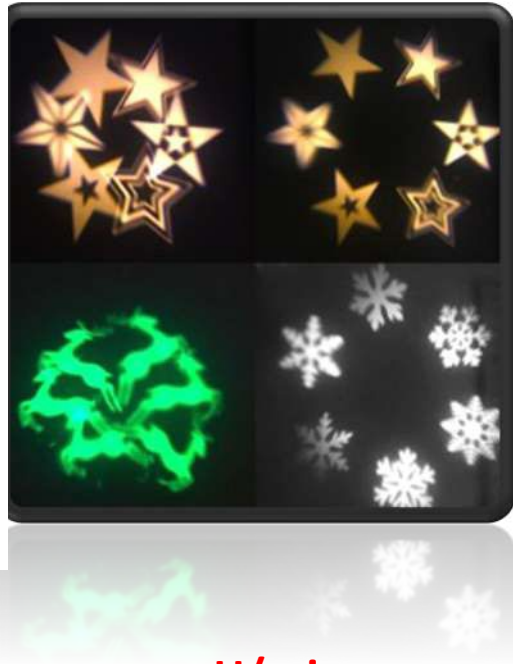

Item No.:SL-MU4WXXP-J
Item Name: 6 in 1 LED Projector Light
Power: 6*1W
Material: ABS
LED Type: SMD3535
LED Q'ty: 6pcs
Input Voltage: AC100-240V
Power Supply: External
IP RATE: IP44
Projection Distance : 8-12M (10-30 square meter)
Dimension: 11.8*10.2*40cm