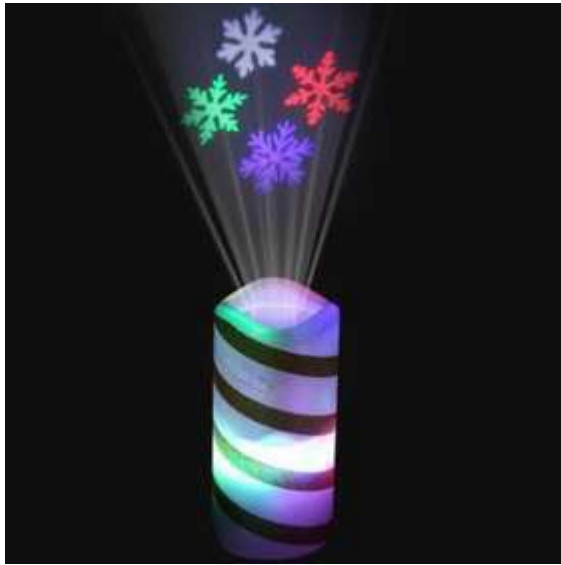

. Item No: SL-MC2WXXP-A

7.1*7.1*15cm

(Four Patterns Rotating)

Item Name: Candle LED Projector

LED Q'ty: 4pcs

Power: 4*0.5W Material: ABS Plastic

Input Voltage: 5V 3*AAA battery or USB cable

Dimensions :ø71*150mm

USB cable & battery excluded

USB cost: 0.20USD

Indoor Use only

U/price:

MOQ: 500pcs

500-2000pcs: $7.50

2000-5000pcs:$7.00