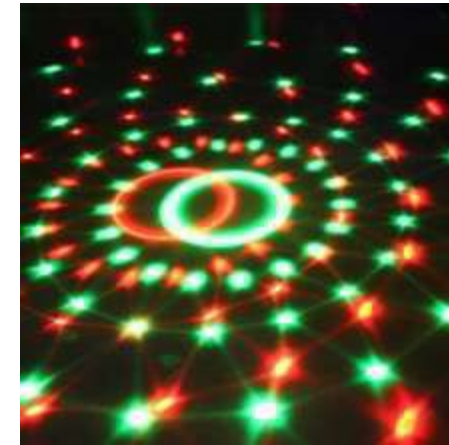

U/price with IR remote control:

MOQ: 500pcs

500-2000pcs: $9.00

2000-5000pcs:$8.50