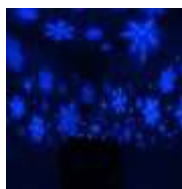

Red housing
Snowflakes printed
snowflake design

- . Item No: SL-MS3W03D
- . LED Q'ty: 1pc
- . LED Color: RGB Change Color
- . Input Voltage: 5V 3*AA battery or USB cable(not included)
- . IP20 , Indoor Use Only
- . Material: ABS
- . USB additional charge: 0.25USD
- . 3*AA Battery additional charge: 0.3USD
- . Try Me display: 0.31USD