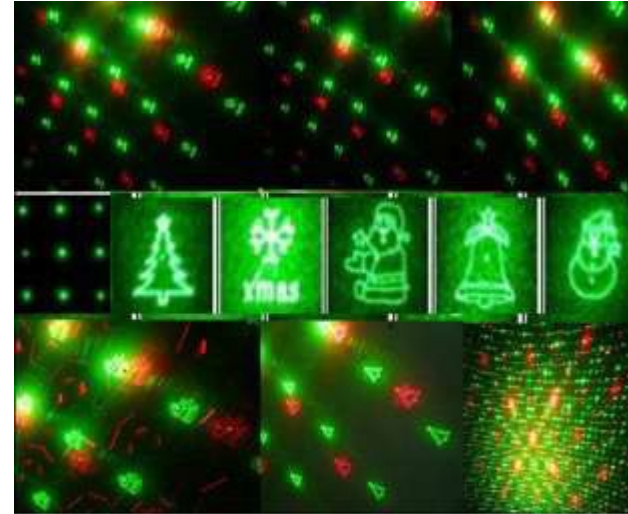

Item No: SL-MS5W02L-A (Mini 6 in 1 Laser)

- . Red +Green Laser Moving
- . Laser Classification: Class II
- . Material: Aluminium Housing
- . Input AC220V-240V/110V Output:5V/1000MA
- . Maximum Laser Power(single Beam): less than 1mw
- . IP RATE: IP20
- . Indoor Use Only

U/price:

MOQ: 500pcs

500-2000pcs: $13.00

2000-5000pcs:$12.50