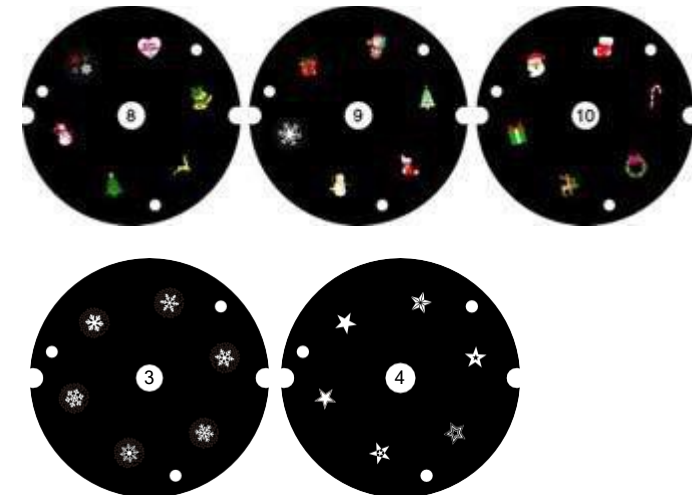

- . LED Q'ty: 4pcs
- . LED Color : White/Multi
- . Input Voltage: 5V 3*AA battery
- . IP20 , Indoor Use Only
- . Timer function additional charge: 0.3USD
- . Music function additional charge: 0.5USD
- . **Material: Plastic**

U/price:
MOQ: 500pcs
500-2000pcs: $12.00
2000-5000pcs:$11.50