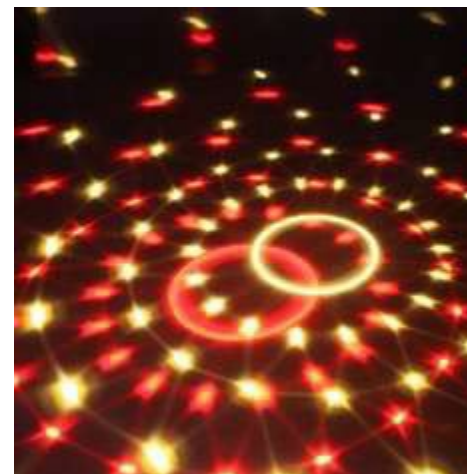

U/price with IR remote control:

MOQ: 500pcs

500-2000pcs: $9.00

2000-5000pcs:$8.50