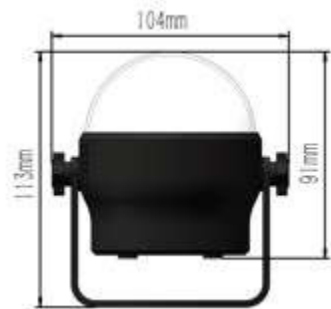

2000-5000pcs:\$9.50

SL-MS3W04D

SL-MS3W02D

USB Operated

. Item Name: LED Party Light with sound active

- . LED Q'ty: 3pcs
- . LED color: RGB
- . Power: 3*1W

. Dimension: 10.4*9.1*11.3cm

- . Input Voltage: USB operated, Included 0.6M USB cable
- . IR remote control
- . IP20 , Indoor Use Only
- . Material: ABS