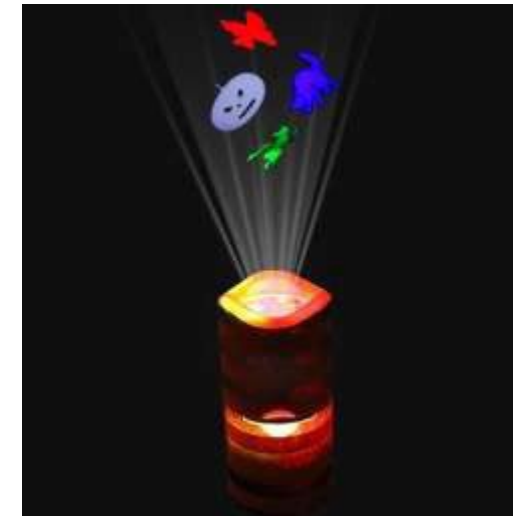

. Item No: SL-MC2WXXP-A

7.1*7.1*15cm

(Four Patterns Rotating)

Item Name: Candle LED Projector

LED Q'ty: 4pcs

Power: 4*0.5W Material: ABS Plastic

Input Voltage: 5V 3*AAA battery or USB cable

Dimensions :ø71*150mm

USB cable & battery excluded

USB cost: 0.20USD

Indoor Use only

U/price:

MOQ: 500pcs

500-2000pcs: $7.50

2000-5000pcs:$7.00