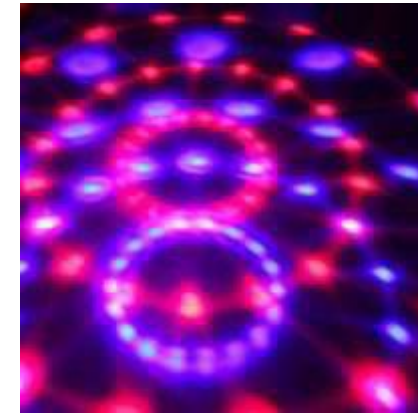

SL-MS3W03D

USB Operated