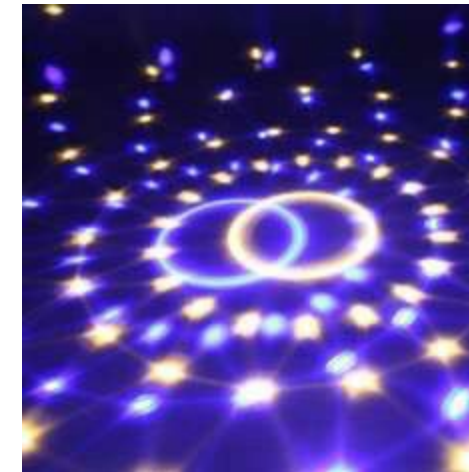

U/price with IR remote control:

MOQ: 500pcs

500-2000pcs: $9.00

2000-5000pcs:$8.50