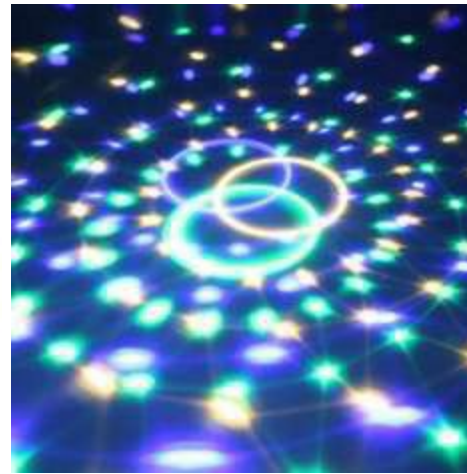

U/price with IR remote control:

MOQ: 500pcs

500-2000pcs: $9.00

2000-5000pcs:$8.50