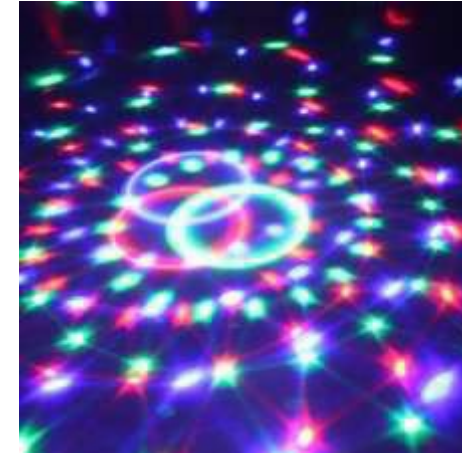

U/price with IR remote control:

MOQ: 500pcs

500-2000pcs: $9.00

2000-5000pcs:$8.50