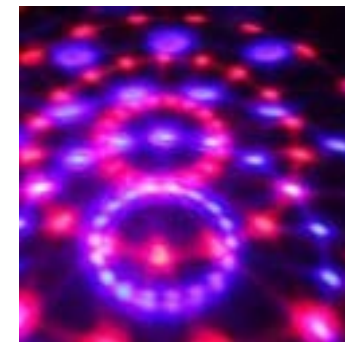

U/price with IR remote control:

MOQ: 500pcs

500-2000pcs: $6.20

2000-5000pcs:$5.80