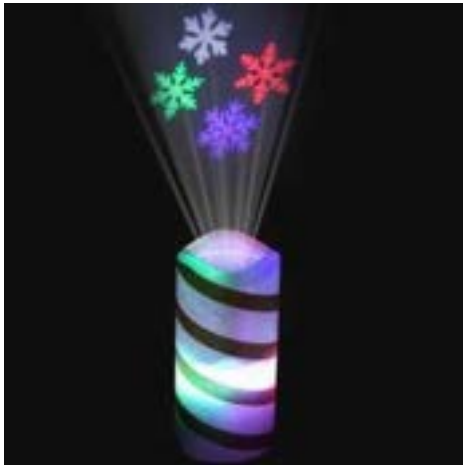

. Item No: SL-MC2WXXP-A

7.1*7.1*15cm

(Four Patterns Rotating)

Item Name: Candle LED Projector

LED Q'ty: 4pcs

Power: 4*0.5W Material: ABS Plastic

Input Voltage: 5V 3*AAA battery or USB cable

Dimensions : ϕ 71*150mm

USB cable & battery excluded

USB cost: 0.20USD

Indoor Use only

U/price:

MOQ: 500pcs

500-2000pcs: $7.50

2000-5000pcs:$7.00