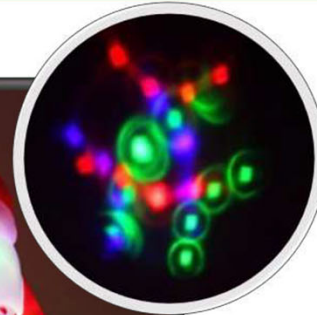

- Item No: SL-MS2W08D
- . Item Name: Santa Disco Light
- . LED Q'ty: 3pcs
- . LED Color: Multi
- . Moving
- . Input Voltage: 5V 3*AAA battery
- . USB cost: 0.20USD
- . IP20 , Indoor Use Only
- . Material: ABS
- . Suitable for Xmas

11*11*19cm

U/price:
MOQ: 500pcs
500-2000pcs: $6.20
2000-5000pcs:$5.50