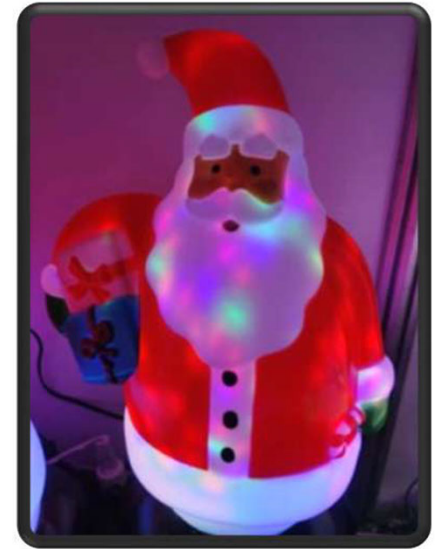

1. Item No: SL-MS2W30D(multi moving)
2. . RGB color moving
   - . LED Q 'ty: 3pcs
   - . LED Color: Multi color
   - . Input Voltage: 5V 3*AAA battery and USB not included
   - . IP20 , Indoor Use Only
   - . Material: ABS

U/price:
MOQ: 500pcs
500-2000pcs: $8.00
2000-5000pcs:$7.50