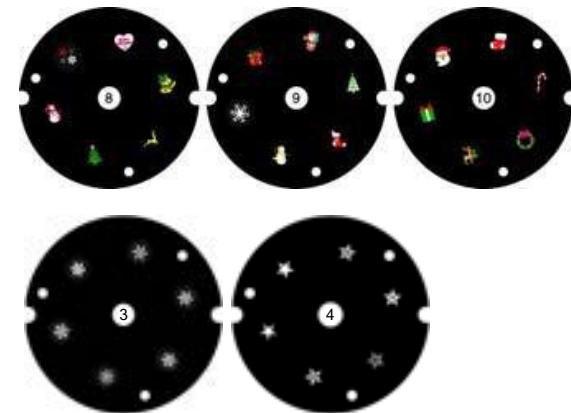

- . LED Q'ty: 4pcs
- . LED Color : White/Multi
- . Input Voltage: 5V 3*AA battery
- . IP20 , Indoor Use Only
- . Timer function additional charge: 0.3USD
- . Music function additional charge: 0.5USD
- . **Material: Plastic**

U/price:
MOQ: 500pcs
500-2000pcs: $12.00
2000-5000pcs:$11.50