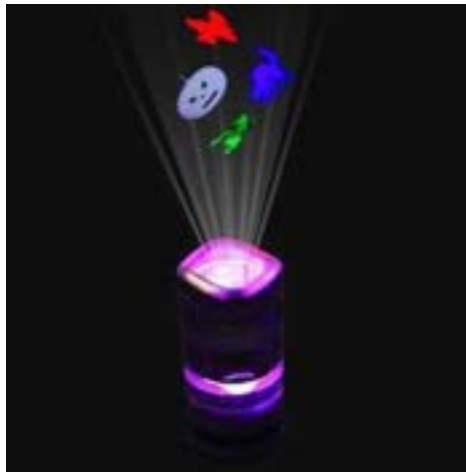

. Item No: SL-MC2WXXP-A   7.1*7.1*15cm
(Four Patterns Rotating)
Item Name: Candle LED Projector
LED Q'ty: 4pcs
Power: 4*0.5W Material: ABS Plastic
Input Voltage: 5V 3*AAA battery or USB cable
Dimensions :ø71*150mm
USB cable & battery excluded
USB cost: 0.20USD
Indoor Use only

U/price:
MOQ: 500pcs
500-2000pcs: $7.50
2000-5000pcs:$7.00