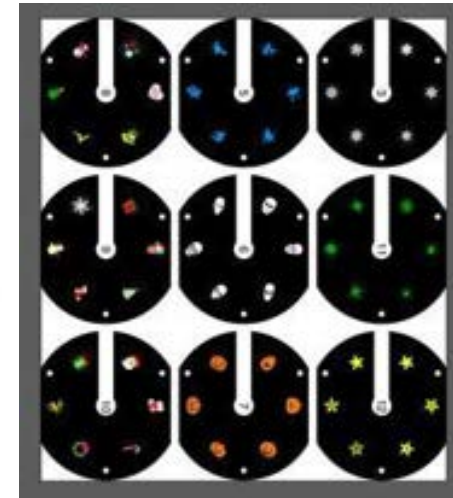

Item No.: SL-MU4WXXP-K (6 cards Replacement)
Power: 6*1W
Material: ABS
Input Voltage: AC100-240V
Power Supply: External
IP RATE: IP44
Each pattern (card) cost is 0.25USD
Projection Distance : 15-20M (10-30 square meter)
Dimension: 11.8*10.2*40cm

U/price:
MOQ: 500pcs
500-2000pcs: $11.00
2000-5000pcs:$10.50