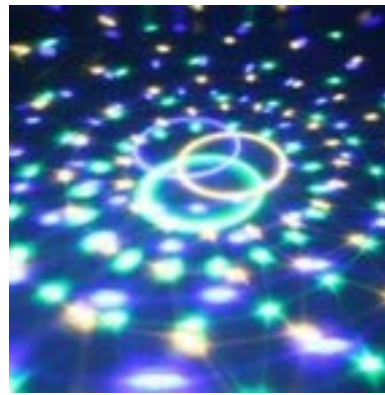

U/price with IR remote control:

MOQ: 500pcs

500-2000pcs: $9.00

2000-5000pcs:$8.50