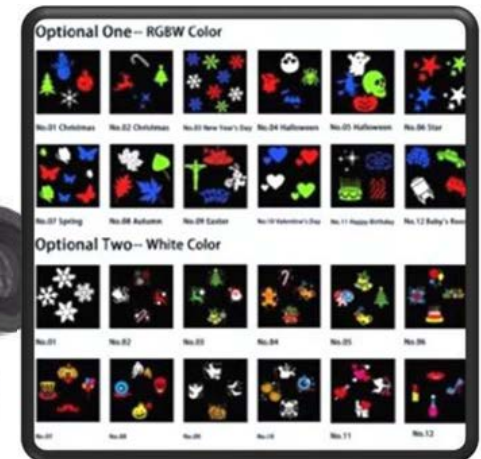

U/price:
MOQ: 500pcs
500-2000pcs: $14.00
2000-5000pcs:$13.50