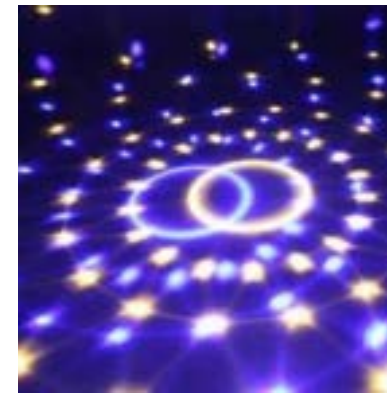

U/price with IR remote control:

MOQ: 500pcs

500-2000pcs: $9.00

2000-5000pcs:$8.50