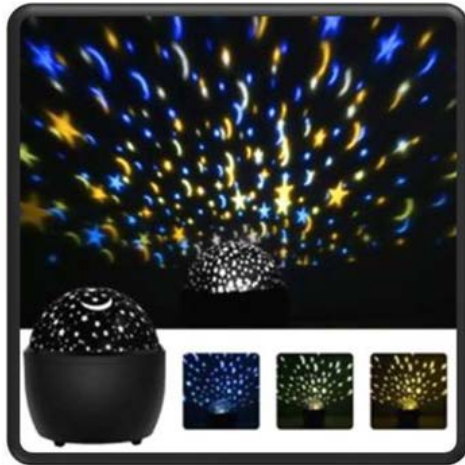

U/price:

MOQ: 500pcs

500-2000pcs: \$8.00

2000-5000pcs:\$7.50

SL-MS7W01D

- . Item Name: Night Light (customized any design)
- . Dimension: 11.5*11.5*13cm
- . LED Q'ty: 3pc
- . LED Color: CW+WW+Blue
- . Input Voltage: 5V 3*AA battery or USB cable(not included)
- . IP20 , Indoor Use Only
- . Material: ABS
- . USB additional charge: 0.25USD
- . 3*AA Battery additional charge: 0.3USD
- . Try Me display: 0.31USD