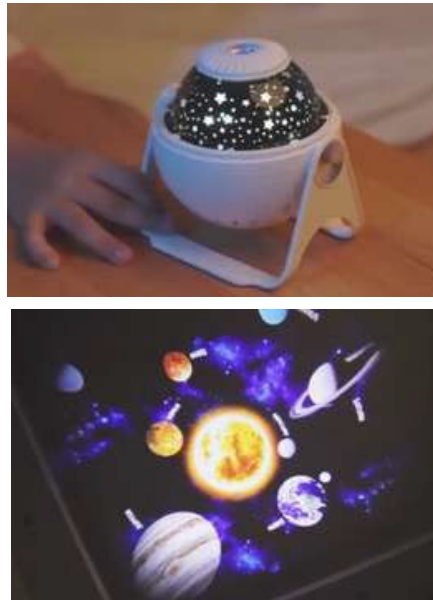

Option One: 6 slides Planet Theme Pattern

Option Two: 6 slides Xmas Theme Pattern

SL-MS5W02D

Item Name: 360 degree moving projector+starry sky light
 Function: 1. customized any Xmas theme pattern
 2. With big cover area more than 30 square meters
 3. With 6 slides interchangeable film for different holiday
 Power: 5W
 Material: ABS
 Input Voltage: 4.5V included 0.6M USB cable