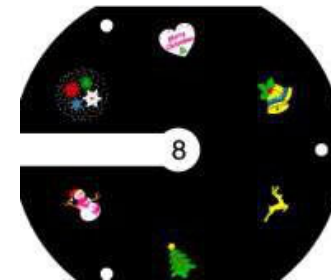

Item Name: Tree Top Star LED Projector (6 in 1 pattern effect)

Power: 6*1W Material: ABS Plastic

LED Q'ty: 6pcs

Input Voltage: AC100-240V

Indoor Use only