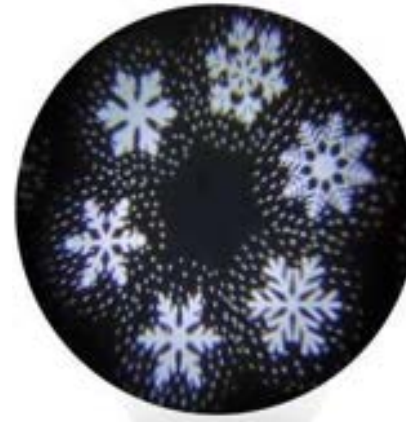

Item No.: **SL-MT4WXXP-F**
Item Name: Tree Top Star LED Projector
with 4 slides interchangeable
Material: ABS plastic
Dimension: 24.3*9.5*29.5cm
Power: 6*1W Material: ABS Plastic
LED Q'ty: 6pcs
Input Voltage: AC100-240V
Indoor Use only

U/price:
MOQ: 500pcs
500-2000pcs: $13.50
2000-5000pcs:$13.00