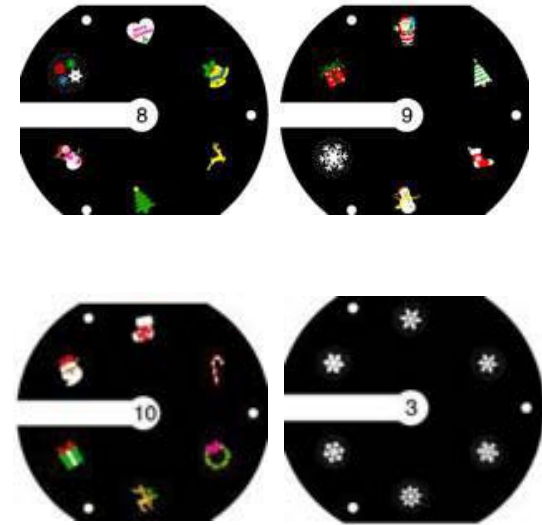

U/price:
MOQ: 500pcs
500-2000pcs:\$6.00
2000-5000pcs:\$5.50

Dimension: 24*6*27.5cm

Item No.: SL-MT6W01D-D (BATTERY)

Battery Version
Static Tree Top with Plastic-base Stable

Item No.: **SL-MT4WXXP-F (BATTERY)**
Item Name: Tree Top Santa LED Projector
with 4 slides interchangeable
Material: ABS plastic
Dimension: 24.3*9.5*29.5cm
Power: 6*1W
Material: ABS Plastic
LED Q'ty: 6pcs
Input Voltage: 3*AA Battery excluded
Lead wire: 1M
Indoor Use only