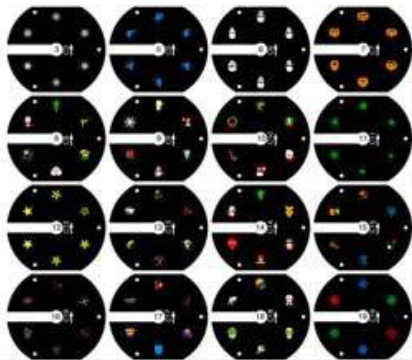

NEW

Item No.: SL-MU10WXXP-A (2 in 1)
6 pattern LED projector+Water Wave projector with RF remote

U/price:
MOQ: 500pcs
500-2000pcs: $20.00
2000-5000pcs:$19.50

Item No.: SL-MU10WXXP-B (2 in 1)
6 pattern LED projector+ Starry Projector with RF remote

U/price:
MOQ: 500pcs
500-2000pcs: $20.00
2000-5000pcs:$19.50

Item No.: SL-MU10WXXP-C (3 in 1)
6 pattern LED projector+ Water Wave Projector +Green Laser with RF remote

U/price:
MOQ: 500pcs
500-2000pcs: $20.00
2000-5000pcs:$19.50

Item No.: SL-MU10WXXP-D (3 in 1)
6 pattern LED projector+ Starry Projector +Green Laser with RF remote

U/price:
MOQ: 500pcs
500-2000pcs: $20.00
2000-5000pcs:$19.50