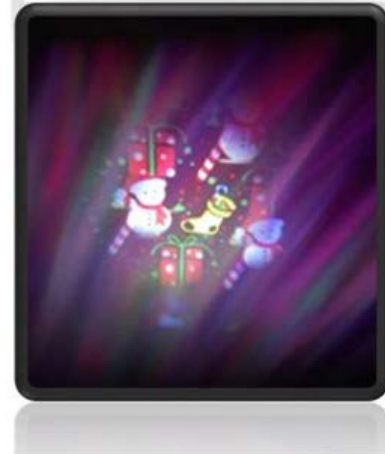

NEW

Item No.: SL-MU10WXXP-A (2 in 1)
6 pattern LED projector+Water Wave projector with RF remote

U/price:
MOQ: 500pcs
500-2000pcs: $20.00
2000-5000pcs:$19.50

Item No.: SL-MU10WXXP-B (2 in 1)
6 pattern LED projector+ Starry Projector with RF remote

U/price:
MOQ: 500pcs
500-2000pcs: $20.00
2000-5000pcs:$19.50

Item No.: SL-MU10WXXP-C (3 in 1)
6 pattern LED projector+ Water Wave Projector +Green Laser with RF remote

U/price:
MOQ: 500pcs
500-2000pcs: $20.00
2000-5000pcs:$19.50

Item No.: SL-MU10WXXP-D (3 in 1)
6 pattern LED projector+ Starry Projector +Green Laser with RF remote

U/price:
MOQ: 500pcs
500-2000pcs: $20.00
2000-5000pcs:$19.50