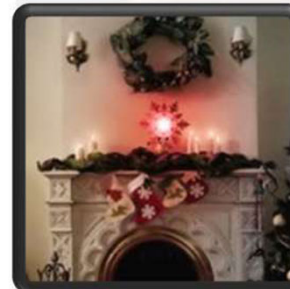

Item No.:SL-MT5W01D-B (with remote)

Item Name: Multifunction Snowflake

Function 1: Tree top for Xmas Tree

Function 2: Ceiling On the wall

Function 3: Hung up on the Window

.LED Q'ty: 3pcs

.Power: 5W

.Color: White, Silver