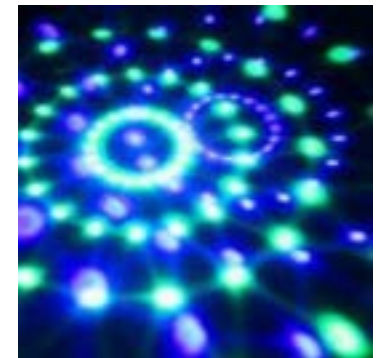

SL-MS3W03D

USB Operated

. Item Name: LED Party Light with sound active

- . LED Q'ty: 3pcs
- . LED color: RGB
- . Power: 3*1W

. Dimension: 10.4*9.1*11.3cm

- . Input Voltage: USB operated, Included 0.6M USB cable
- . IR remote control
- . IP20 , Indoor Use Only
- . Material: ABS