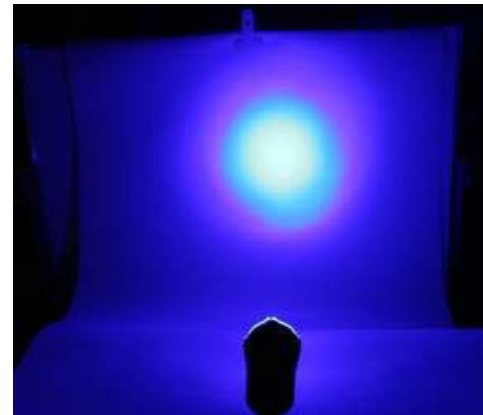

Item No.: SL-MU5W04D

Power: 5W

Material: ABS

LED Q'ty: 1pc

LED Color: Red/Green/Blue/White/Warm White

Input Voltage: AC100-240V

Power Supply: External

IP RATE: IP44

Indoor & Outdoor Use

U/price:

MOQ: 500pcs

500-2000pcs: $10.50

2000-5000pcs:$10.00