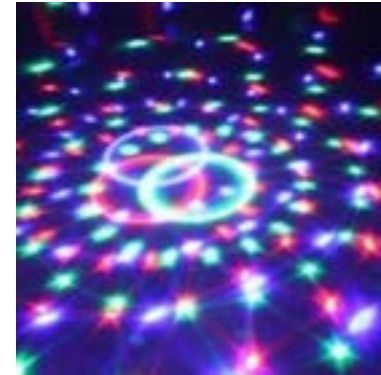

U/price with IR remote control:

MOQ: 500pcs

500-2000pcs: $9.00

2000-5000pcs:$8.50