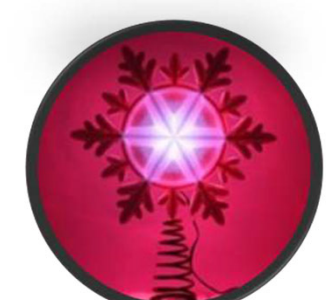

Item No.:SL-MT5W01D-B (with remote)

Item Name: Multifunction Snowflake

Function 1: Tree top for Xmas Tree

Function 2: Ceiling On the wall

Function 3: Hung up on the Window

.LED Q'ty: 3pcs

.Power: 5W

.Color: White, Silver