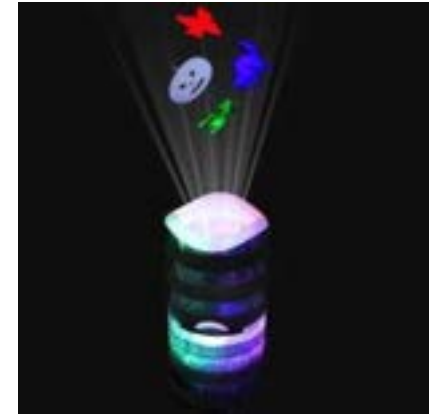

. Item No: SL-MC2WXXP-A   7.1*7.1*15cm
(Four Patterns Rotating)
Item Name: Candle LED Projector
LED Q'ty: 4pcs
Power: 4*0.5W Material: ABS Plastic
Input Voltage: 5V 3*AAA battery or USB cable
Dimensions :ø71*150mm
USB cable & battery excluded
USB cost: 0.20USD
Indoor Use only

U/price:
MOQ: 500pcs
500-2000pcs: $7.50
2000-5000pcs:$7.00