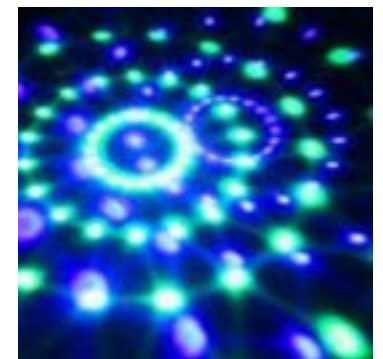

U/price with IR remote control:

MOQ: 500pcs

500-2000pcs: $6.20

2000-5000pcs:$5.80