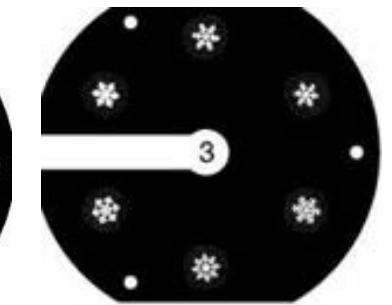

Item Name: Tree Top Star LED Projector (6 in 1 pattern effect)

Power: 6*1W Material: ABS Plastic

LED Q'ty: 6pcs

Input Voltage: AC100-240V

Indoor Use only