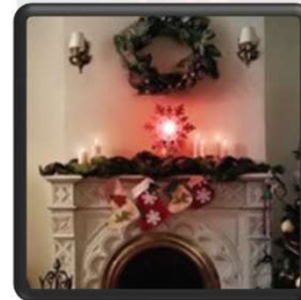

Item No.:SL-MT5W01D-B (with remote)

Item Name: Multifunction Snowflake

Function 1: Tree top for Xmas Tree

Function 2: Ceiling On the wall

Function 3: Hung up on the Window

.LED Q'ty: 3pcs

.Power: 5W

.Color: White, Silver