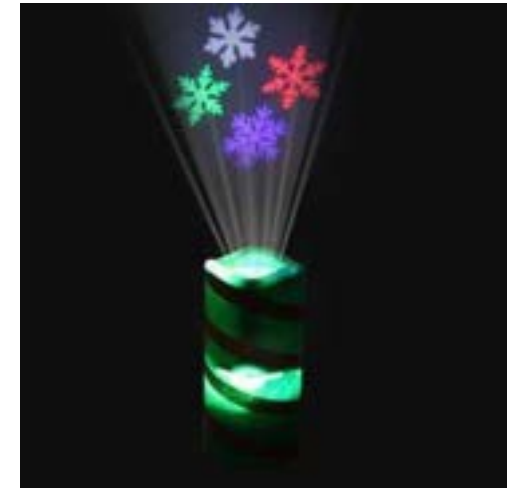

. Item No: SL-MC2WXXP-A

7.1*7.1*15cm

(Four Patterns Rotating)

Item Name: Candle LED Projector

LED Q'ty: 4pcs

Power: 4*0.5W Material: ABS Plastic

Input Voltage: 5V 3*AAA battery or USB cable

Dimensions : ϕ 71*150mm

USB cable & battery excluded

USB cost: 0.20USD

Indoor Use only

U/price:

MOQ: 500pcs

500-2000pcs: $7.50

2000-5000pcs:$7.00