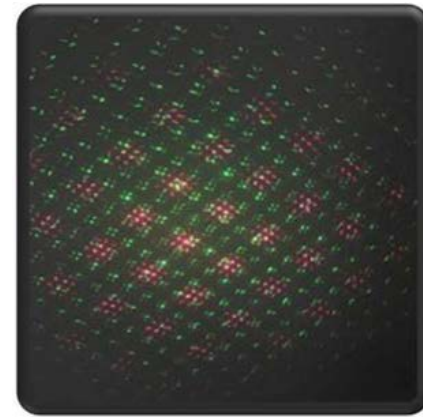

SL-MU5W02L (Red+Green moving dot Laser with RF remote)

Input 100V-240V; 50/60HZ, Output:5V/1000MA
Waterproof:IP44 ABS housing;
Lighting Source: Red 650NM 100MW+ Green 532NM 30MW
Laser Classification: Class II
Maximum Laser Power(Single Beam): Less than 1mw
Cover area:20M x 20M
Dimension: 11.8*10.2*40cm

U/price:
MOQ: 500pcs
500-2000pcs: $15.00
2000-5000pcs:$14.50