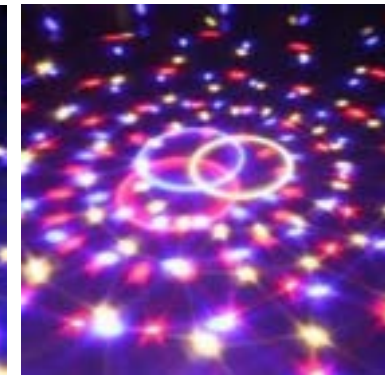

U/price with IR remote control:

MOQ: 500pcs

500-2000pcs: $9.00

2000-5000pcs:$8.50