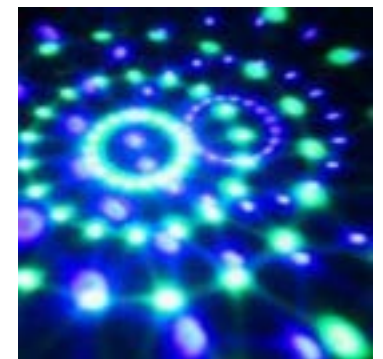

U/price with IR remote control:

MOQ: 500pcs

500-2000pcs: $6.00

2000-5000pcs:$5.50