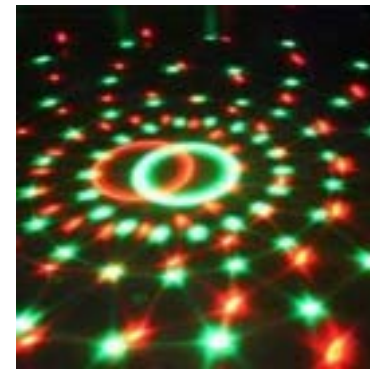

U/price with IR remote control:

MOQ: 500pcs

500-2000pcs: $9.00

2000-5000pcs:$8.50