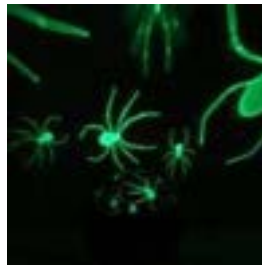

- . Item Name: Night Light (customized any design)
- . Dimension: 16.2*16.2*13cm
- . LED Q'ty: 1pc
- . LED Color: White/RGB change color
- . Weight: 0.29kg
- . Input Voltage: 5V 3*AA battery or USB cable(not included)
- . IP20 , Indoor Use Only
- . Material: ABS
- . USB additional charge: 0.25USD
- . 3*AA Battery additional charge: 0.3USD
- . Timer function additional charge: 0.3USD
- . Try Me display: 0.35USD

U/price:

MOQ: 500pcs

500-2000pcs: $8.00

2000-5000pcs:$7.50

SL-MS7W01D
(Black housing
Halloween or Spider design)