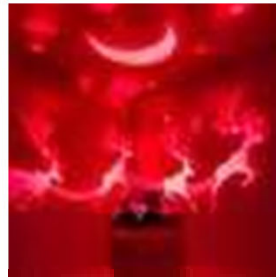

- . Item No: SL-MS3W03D
- . LED Q'ty: 1pc
- . LED Color: RGB Change Color
- . Input Voltage: 5V 3*AA battery or USB cable(not included)
- . IP20 , Indoor Use Only
- . Material: ABS
- . USB additional charge: 0.25USD
- . 3*AA Battery additional charge: 0.3USD
- . Try Me display: 0.31USD

Size: 11.5*11.5*13cm

U/price:

MOQ: 500pcs

500-2000pcs: $6.00

2000-5000pcs:$5.50