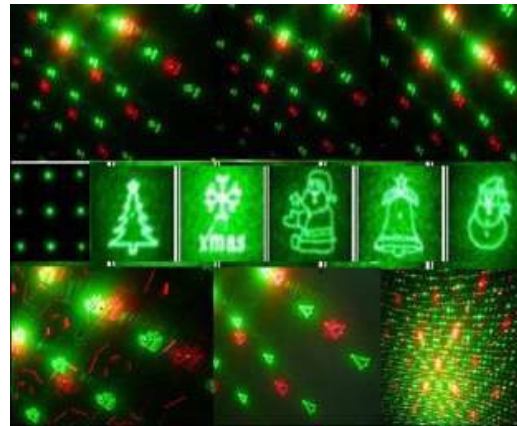

Item No: SL-MS5W02L-A (Mini 6 in 1 Laser)

- . Red +Green Laser Moving
- . Laser Classification: Class II
- . Material: Aluminium Housing
- . Input AC220V-240V/110V Output:5V/1000MA
- . Maximum Laser Power(single Beam): less than 1mw
- . IP RATE: IP20
- . Indoor Use Only

U/price:

MOQ: 500pcs

500-2000pcs: $13.00

2000-5000pcs:$12.50