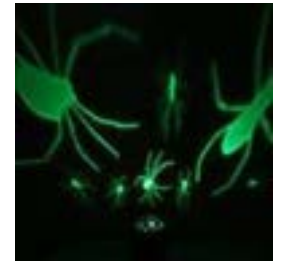

U/price:

MOQ: 500pcs

500-2000pcs: \$8.00

2000-5000pcs:\$7.50

SL-MS7W01D
(Black housing
Halloween or Spider design)

- . Item Name: Night Light (customized any design)
- . Dimension:11.5*11.5*13cm
- . LED Q'ty: 1pc
- . LED Color: White/ RGB Change color
- . Input Voltage: 5V 3*AA battery or USB cable(not included)
- . IP20 , Indoor Use Only
- . Material: ABS
- . USB additional charge: 0.25USD
- . 3*AA Battery additional charge: 0.3USD
- . Try Me display: 0.31USD