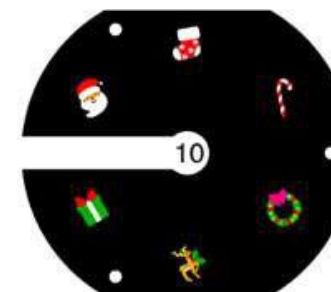

Item Name: Tree Top Star LED Projector (6 in 1 pattern effect)

Power: 6*1W Material: ABS Plastic

LED Q'ty: 6pcs

Input Voltage: AC100-240V

Indoor Use only