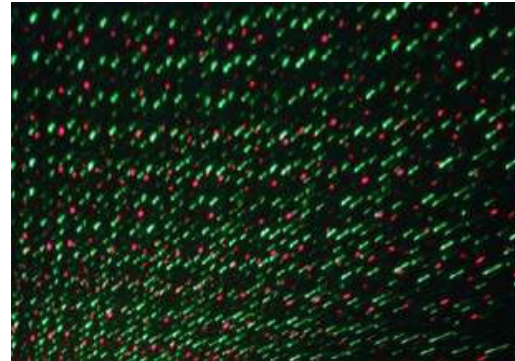

Item No: SL-M55W01L-A (Mini Star Laser)

- . Red +Green Laser Moving
- . Laser Classification: Class II
- . Material: Aluminum Housing
- . Input 220V-240V/110V Output:5V/1000MA
- . Maximum Laser Power(single Beam): less than 1mw
- . IP RATE: IP20
- . Indoor Use Only

U/price:

MOQ: 500pcs

500-2000pcs: $12.00

2000-5000pcs:$11.50