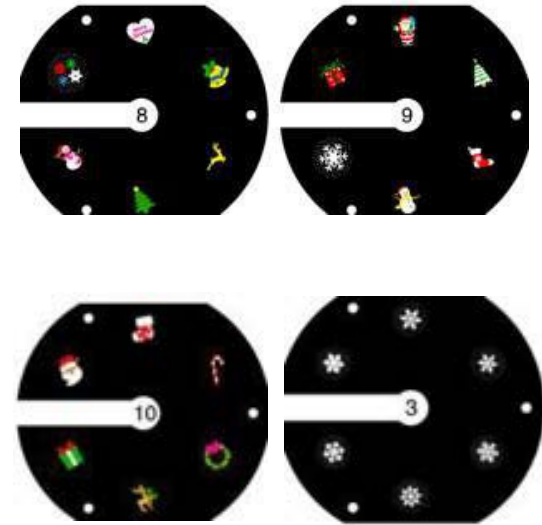

Item No.: **SL-MT4WXXP-F**
Item Name: Tree Top Star LED Projector
with 4 slides interchangeable
Material: ABS plastic
Dimension: 24.3*9.5*29.5cm
Power: 6*1W Material: ABS Plastic
LED Q'ty: 6pcs
Input Voltage: AC100-240V
Indoor Use only

U/price:
MOQ: 500pcs
500-2000pcs: $13.50
2000-5000pcs:$13.00