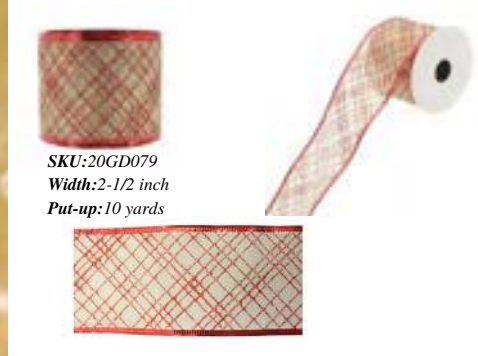

SKU:20GD079
Width:2-1/2 inch
Put-up:10 yards