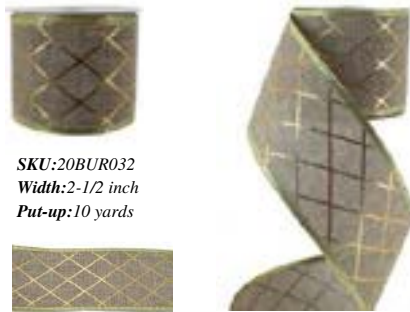

SKU:20BUR032
Width:2-1/2 inch
Put-up:10 yards