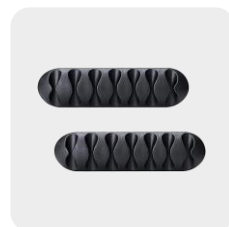

Accessories Series

Series 1

10*Colored Single Hole Cable Clips

10*Colored Double Hole line Clips

1*Five-hole Silicone Cable Clips

1*Seven-hole Silicone Cable Clips

1*Three-hole Silicone Cable Clips

Accessories Series

Series 2

10*Colored Fastening Cable Ties

50*Colored Cable Zip Ties

Adhesive Cable Ties

Series 3

10*Black & White Self Adhesive Cable Clips

2*Large Cord Clips

5*Strong Self-Adhesive Cable Clips