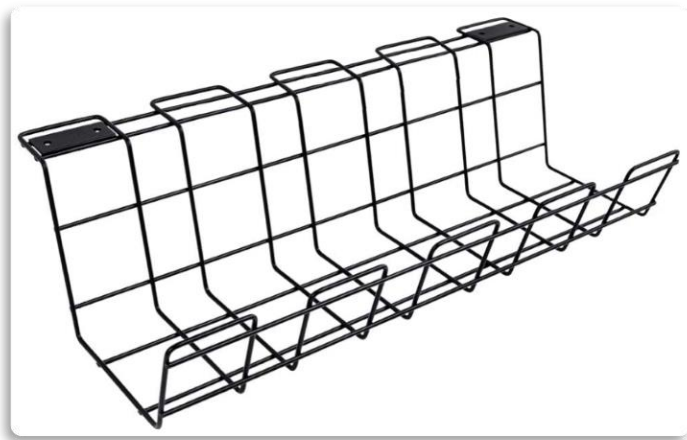

Anti-scratch

Smooth and burr-free, rounded corners, scratch-resistant

Anti-scratch

Smooth and burr-free, rounded corners, scratch-resistant