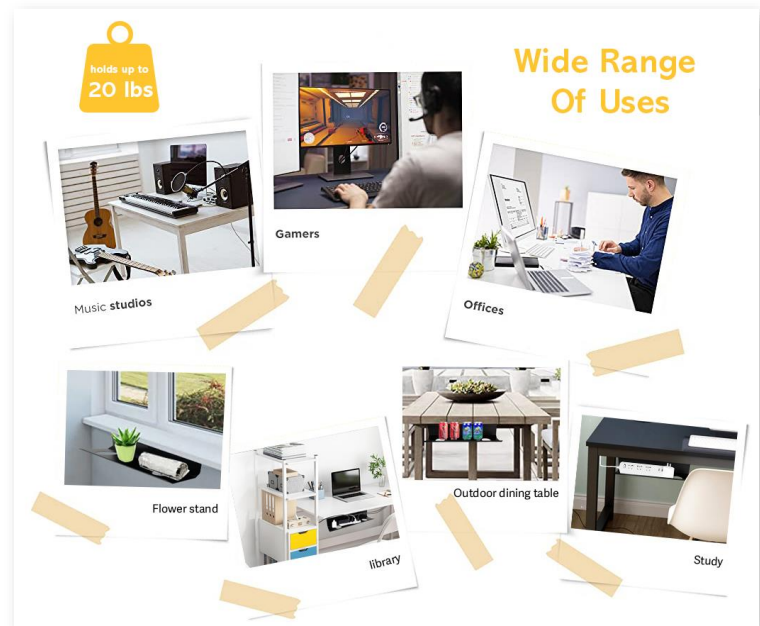

Anti-scratch

- Really strong and spacious
- Made of high grade steel
- Perfect screw-free fit for glass desks

Smooth and burr-free, rounded corners, scratch-resistant.

Prevent pets from biting wires and protect safety

Prevent danger from accidental touching

Arrange and orderly, improve work efficiency

Prevent danger from tripping