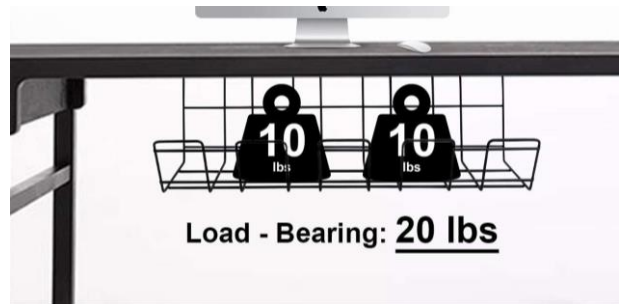

Anti-scratch

Smooth and burr-free, rounded corners, scratch-resistant

Glass Table

Wooden Table

Metal Desk

Marble table

Open Wire Mesh Design

Maximum airflow prevents overheating