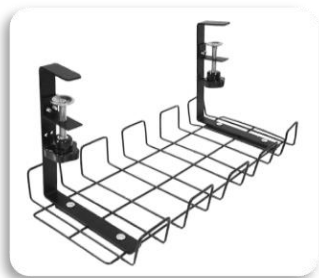

Nom-slip Rubber Pads

Protect your desk from scratches

Open Orifice Design

Maximum airflow prevents overheating

Guardrail

Prevents items from falling

Smooth and burr-free, rounded corners, scratch-resistant

Product Superiority

Series 3

Uniform Solder Joint

Raw material round steel wire drawing,
high quality carbon steel

Smooth and burr-free, rounded corners, scratch-resistant

Adjustable
Thickness
MAX: 3.11
inch

Product Superiority