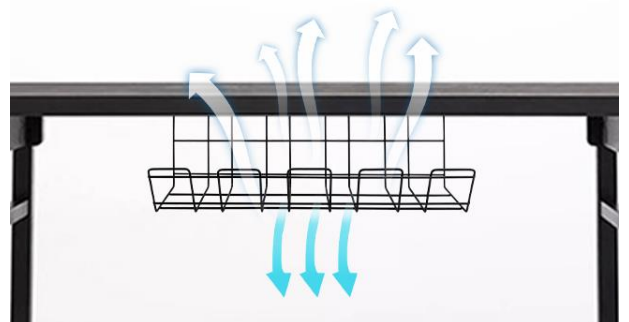

Anti-scratch

Smooth and burr-free, rounded corners, scratch-resistant

Glass Table

Wooden Table

Metal Desk

Marble table

Open Wire Mesh Design

Maximum airflow prevents overheating