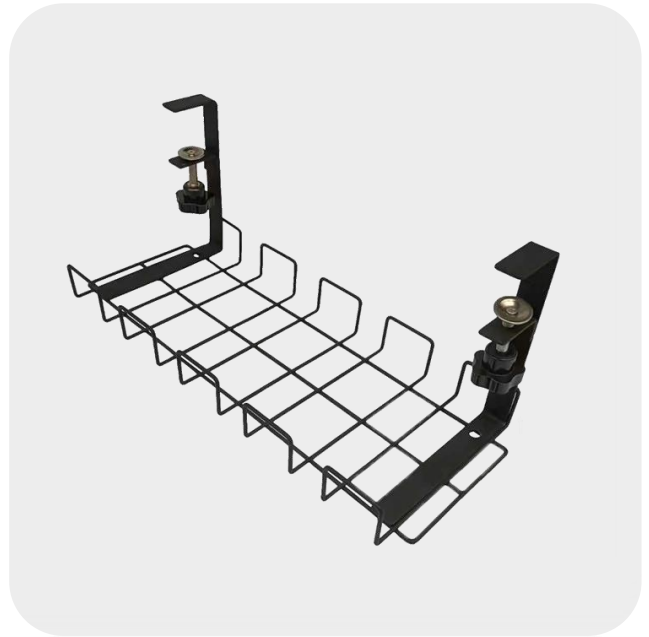

Model

Model Number:	JH-CMT-005
Name:	Cable Management Tray
Size:	40×8×12cm
Thickness:	1 mm
Accessories:	2 PCS Screw

Model Number:	JH-CMT-006
Name:	Cable Management Tray
Size:	42×12×10cm
Thickness:	1 mm
Accessories:	4 PCS Screw

Model Number:	JH-CMT-007
Name:	Cable Management Tray
Size:	43.3×17.3×11cm
Accessories:	4 PCS Screw

Model Number:	JH-CMT-008
Name:	Cable Management Tray
Size:	40×16×16cm
Accessories:	2 PCS Hand Screw Bolt

Product Superiority

Series 1

Anti-scratch

- Really strong and spacious
- Made of high grade steel
- Perfect screw-free fit for glass desks

Smooth and burr-free, rounded corners, scratch-resistant.

Prevent pets from biting wires and protect safety