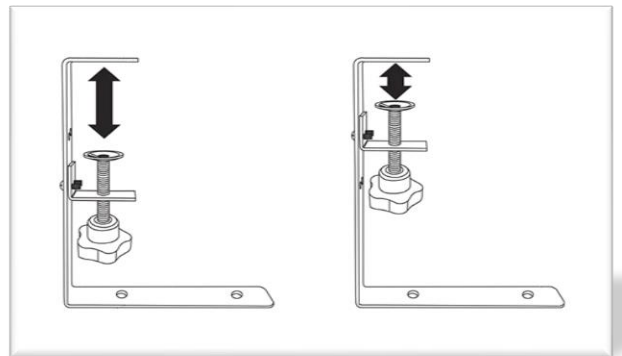

Series 3

Uniform Solder Joint

Raw material round steel wire drawing,
high quality carbon steel

Smooth and burr-free, rounded corners, scratch-resistant

Adjustable
Thickness
MAX: 3.11
inch

Product Superiority