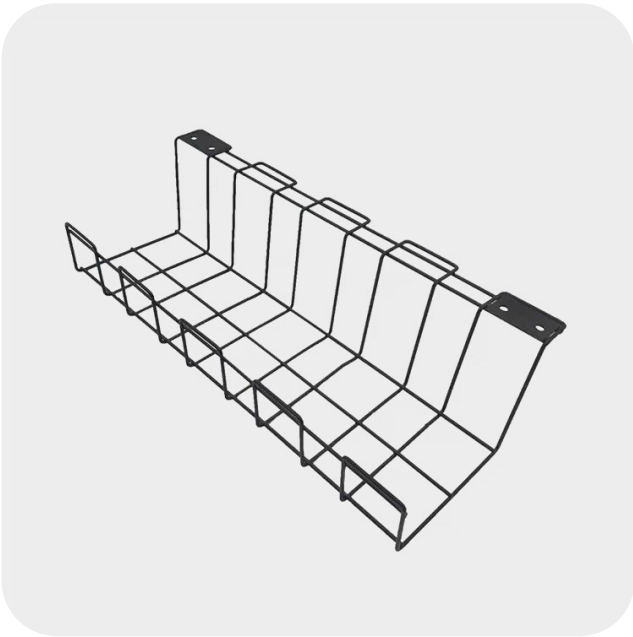

Model Number:	JH-CMT-007
Name:	Cable Management Tray
Size:	43.3×17.3×11cm
Accessories:	4 PCS Screw