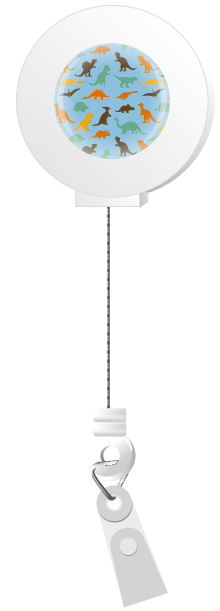

RC HomeDecor

Home at its best!

Badge & Lanyard

By Chasryan LLC

Retractable Badge Reel

Retractable Badge Reel in OPP Bag

Item No.	Description	Retail Packing(pcs)	Packs / Carton
21103801	Plastic Piece Pattern retractable ID card reel with PVC strip 32cm	1 / OPP bag	144 a
21104801	Colorful Card reels non-flipping With PVC Strip 32cm		144 b

Contact:
 Ryan Sankar
 832-518-8942
 Chasryanllc@gmail.com
<https://rc-homedecor.com/>

Retractable Badge Reel

Retractable Badge Reel in OPP Bag

Item No.	Description	Retail Packing(pcs)	Packs / Carton
21110801	Retractable ID Card Reel With PVC Strip	1 / OPP bag	144 c
21111801	Palm Retractable ID Card Reel With PVC Strip		144 d
21107801	Flower Retractable ID Card Reel with PVC Strip		144 e
21102801	Heart Retractable ID Card Reel With PVC Strip		144 f

Retractable Badge Reel

Retractable Badge Reel in OPP Bag

Item No.	Description	Retail Packing(pcs)	Packs / Carton
21114801	Square Retractable ID Card Reel with PVC Strip	1 / OPP bag	144 g
21101801	Round Retractable ID Card Reel with PVC Strip	1 / OPP bag	144 h
21106801	Star Retractable ID Card Reel with PVC Strip	2 / OPP bag	144 i