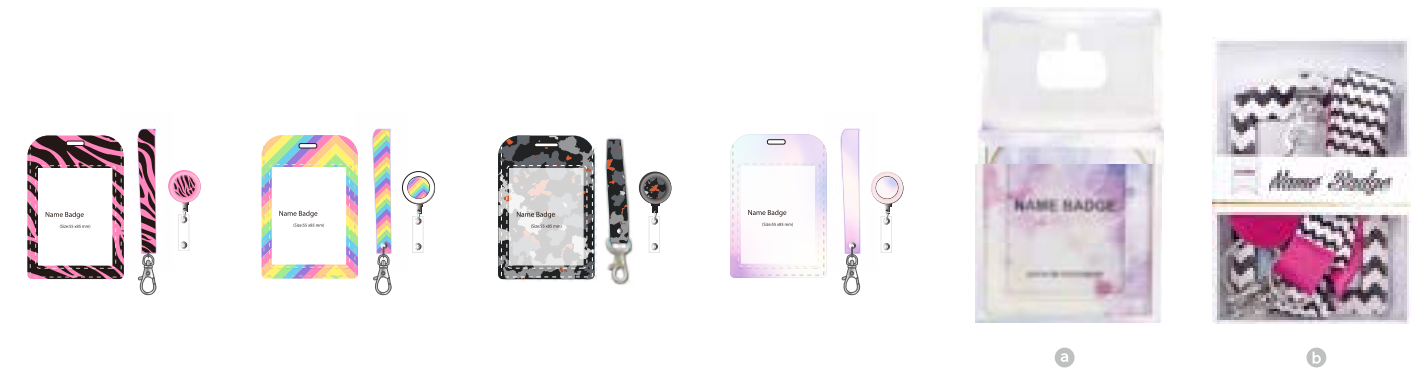

Safety Buckle

Badge

Badge in OPP Bag

Item No.	Description	Retail Packing(pcs)	Packs / Carton
21411801	Horizontal Canvas Badge Pouch	1 / OPP bag	144
21407801	Vertical Canvas Badge Pouch		144

Name Badge Set