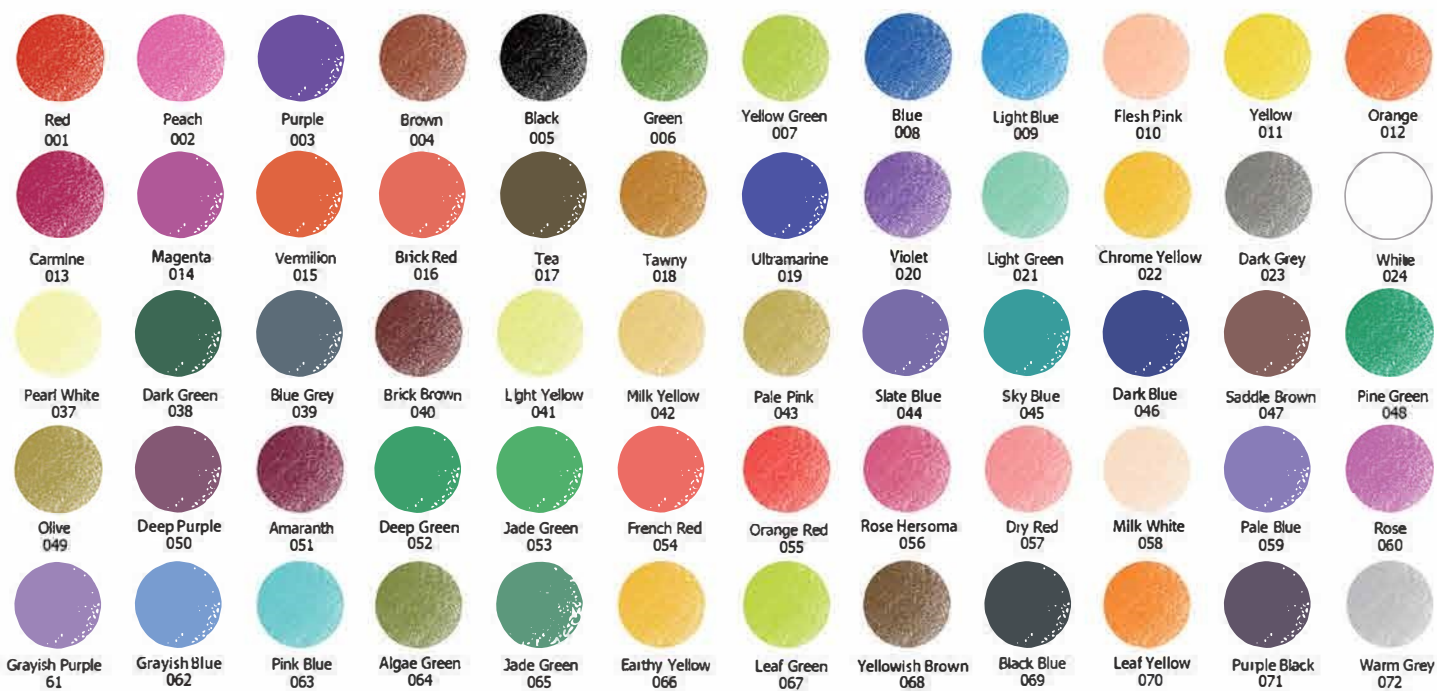

Name
Color Pencil Lead

Shape
Round

Color
72 colors

Length
183±2 mm

Diameter
2.8/3.0/3.3/3.8/4/
5/6 mm

Customize
Length/Diameter