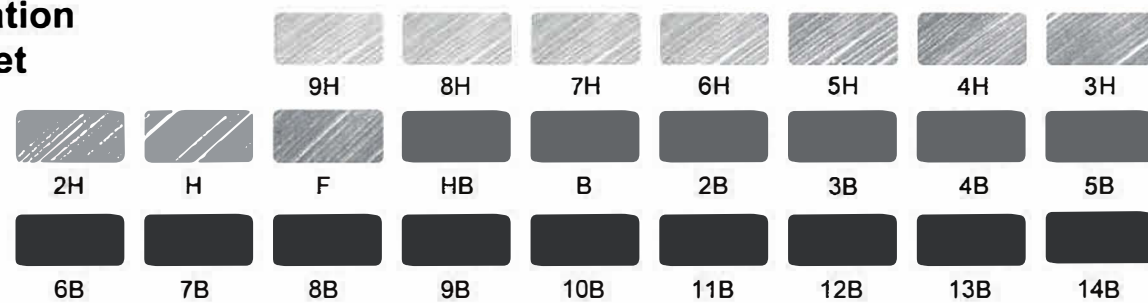

Rich concentration gradient to meet different use needs

Pencil Production