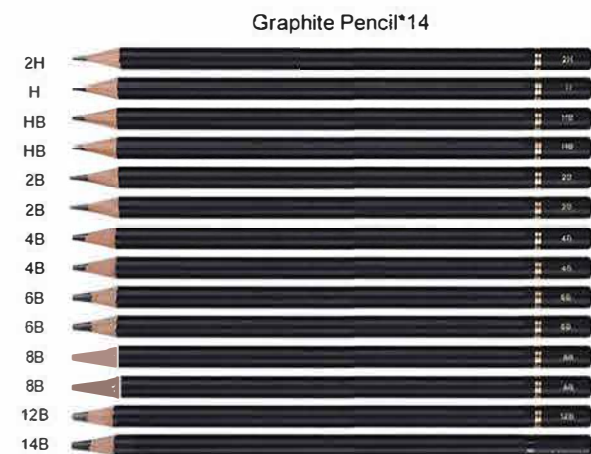

29 Drawing Tools to Meet Drawing Needs

Graphite Sketching Pencil

Name
Graphite Sketching Pencil

Specification
12 pcs

Hardness
2H/H/F/HB/B/2B
3B/4B/5B/6B/7B/8B

Package
Tin Box 、 Paper Box

Customize
Logo/Package