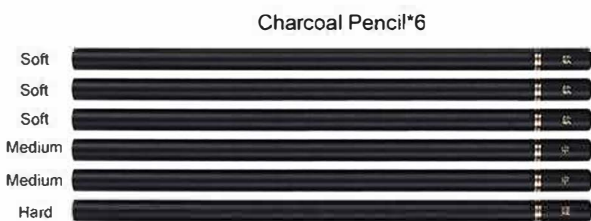

29 Drawing Tools to Meet Drawing Needs

Graphite Sketching Pencil

Name
Graphite Sketching Pencil

Specification
12 pcs

Hardness
2H/H/F/HB/B/2B
3B/4B/5B/6B/7B/8B

Package
Tin Box 、 Paper Box

Customize
Logo/Package