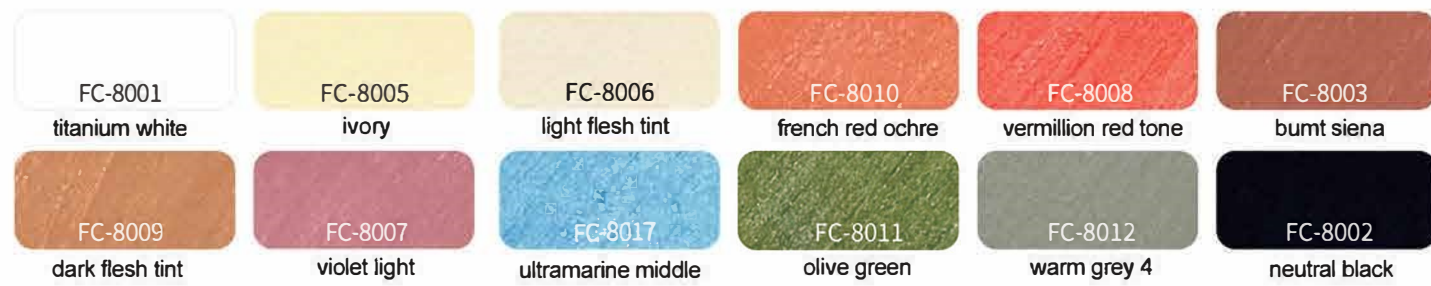

Unique Color Drawing Set

- **Name**
  Woodless pastel pencil set
- **Color**
  12 colors
- **Packaging**
  Tin box
- **Packaging Size**
  190*162*15 mm
- **Pencil Size**
  145mm*7.2 mm
- **Customize**
  Logo

You can draw on paper of different materials