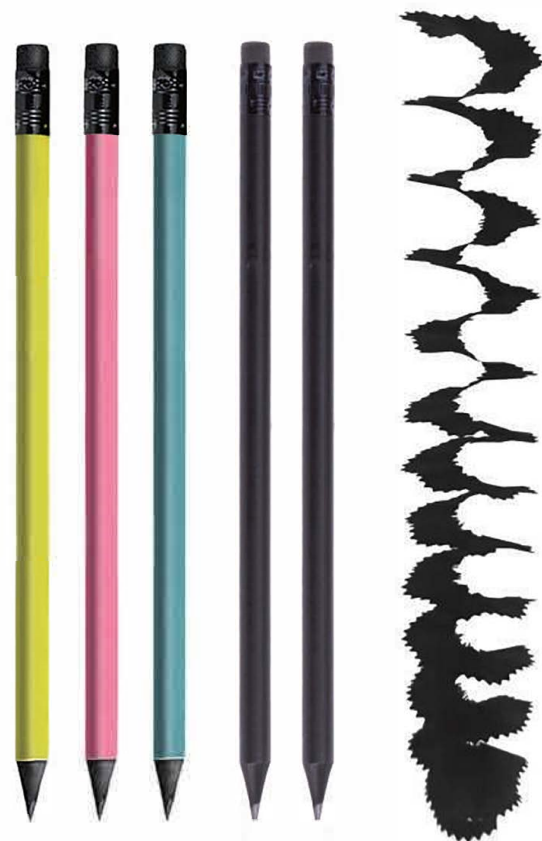

12 pcs

Rainbow Pencil

One pencil can draw colorful colors

Name

Rainbow pencil

Shape

Round

Black Wood Pencil

Name

Black wood pencil

Shape

Round/Triangle/Hexagon

Specification

HB, 2B

Pcs

30 pcs

Diamond Pencil

Name

Diamond pencil

Shape

Round

Specification

HB, 2B

Flag Pencil