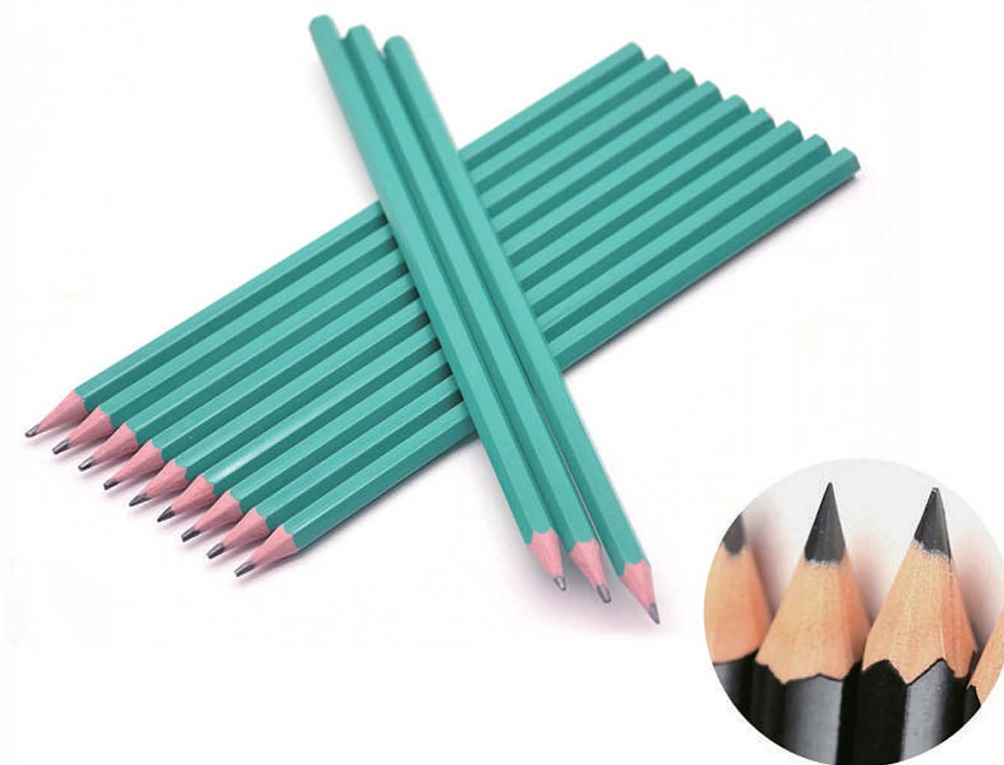

Specification
HB、 2B

Size
100*7 mm

It is shorter than ordinary pencils, easy to hold, and more suitable for children to use. It can also be used for registration, promotion, filling out forms and other public places.

Plastic Pencil

Name
Plastic Pencil

Shape
Hexagon、 Round、 Triangle

Size
175*6.8 mm

Material
Plastic

Specifications
Black、 Color

Plastic pencils are similar in appearance to ordinary wooden pencils, and the barrel is made of resin. More environmentally friendly. Durable. Convenient rolling.