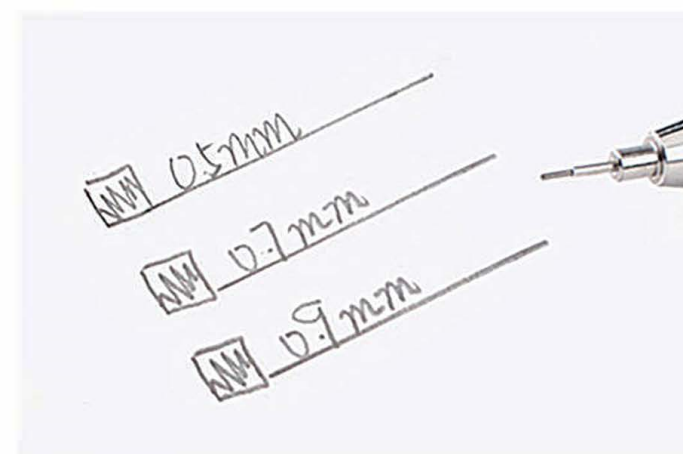

◎ Writing use   ◎ High quality pencil lead