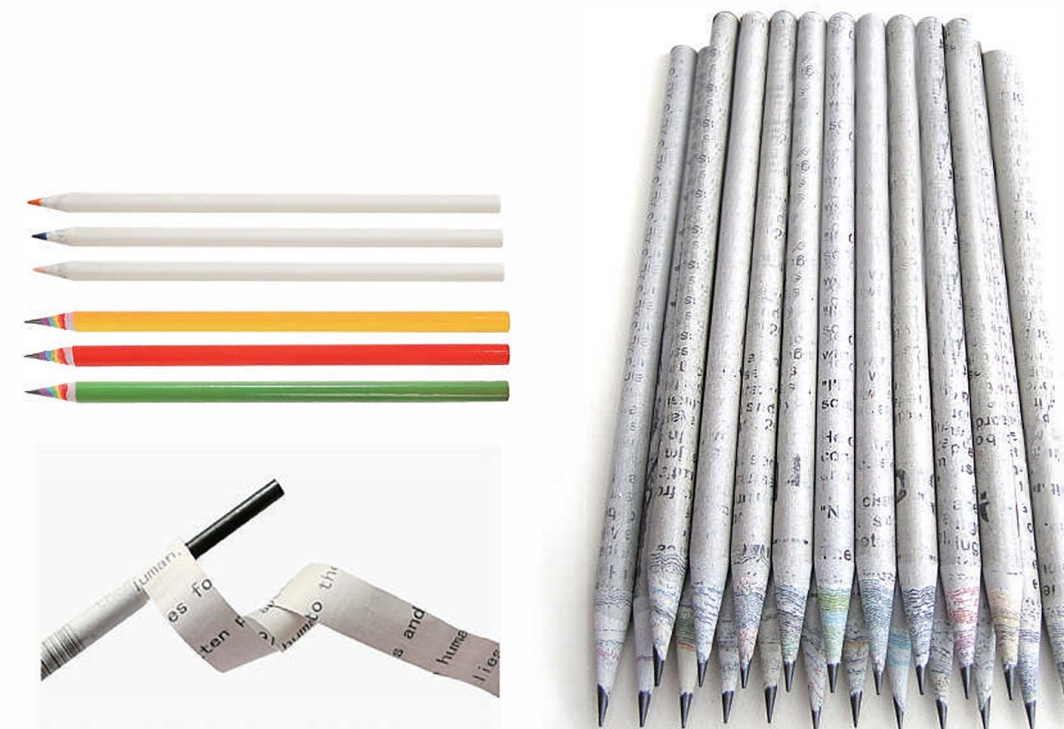

Paper Pencil

Name
Paper pencil

Shape
Round

Use
Writing、 Drawing

Specifications
Black、 Color