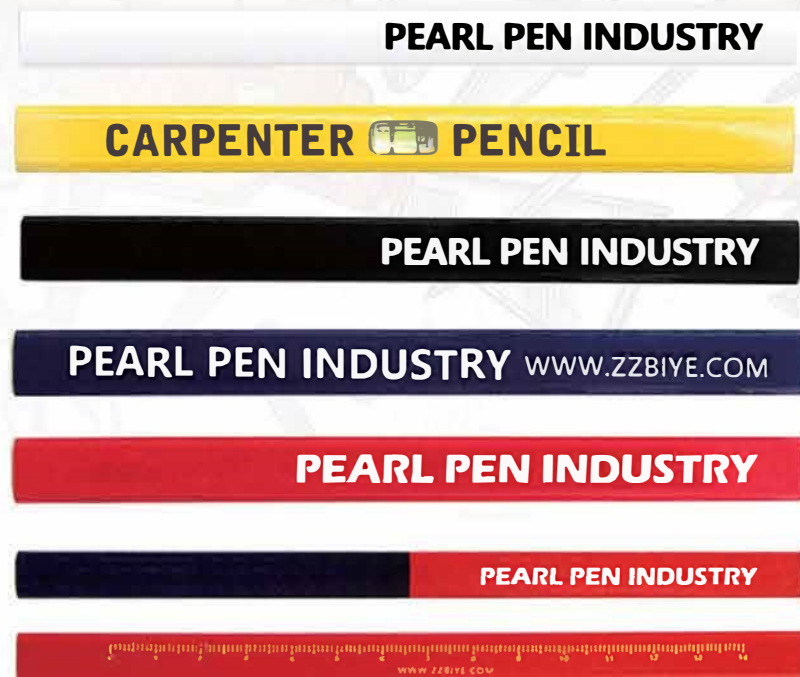

Puzzle Pencil

Name
Puzzle pencil

Shape
Square

Darkness
HB, 2B, Colors

A good choice for advertising pencils.

Rope Pencil

Tie a string to the top of the pencil so that the pencil is not easy to lose. It is suitable for public occasions such as elections, voting, public investigations, and office work.

Hotel Pencil

Customize the hotel's logo and slogan on a pencil, which is economical and applicable

Carpenter Pencil

Name
Carpenter pencil

Shape
Octagonal / Oval

Length
176/ 240 /300 mm

Packing
100 pcs/display box