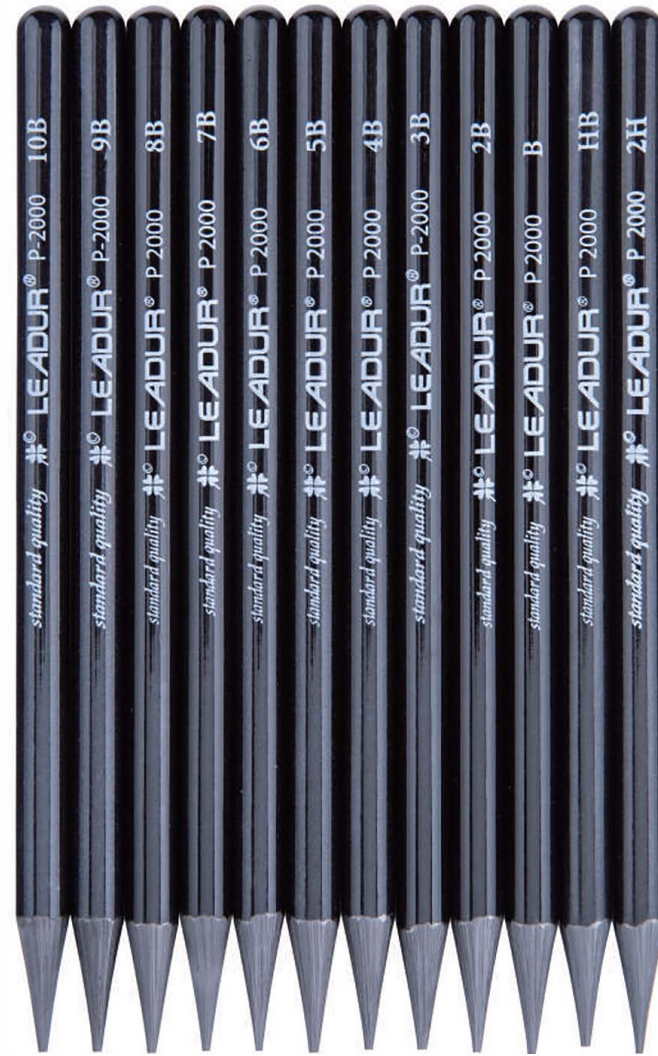

Woodless Graphite Pencil

Name

Woodless graphite pencil

Length

145mm

Diameter

7.2mm

Hardness

10B/ 9B/ 8B/ 7B/ 6B/ 5B/ 4B/ 3B/ 2B/ B/ HB/ 2H

Shape

Round

Packaging

In bulk

Customize

Logo