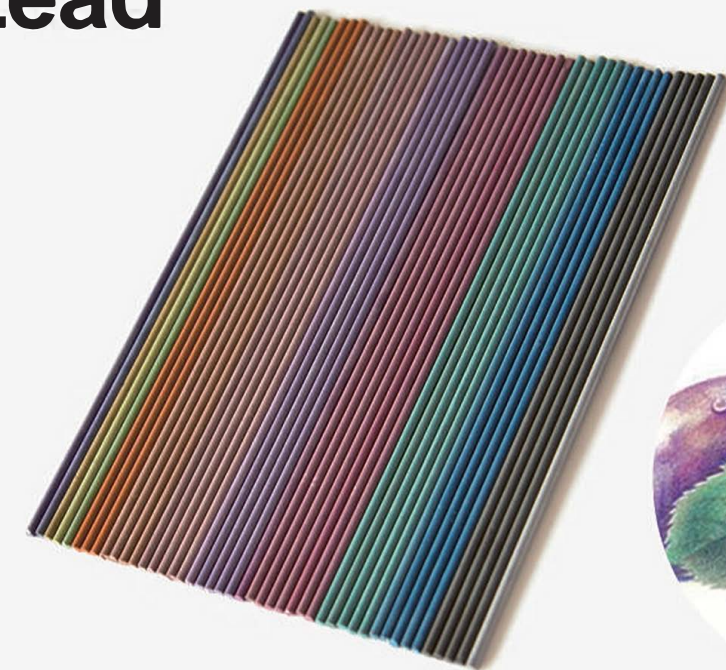

Metallic Color Lead

Name
Metallic color lead

Shape
Round

Color
24 colors

Length
184±1 mm

Diameter
3.0 mm

Customize
Length/Diameter

Woodless Color Pencil