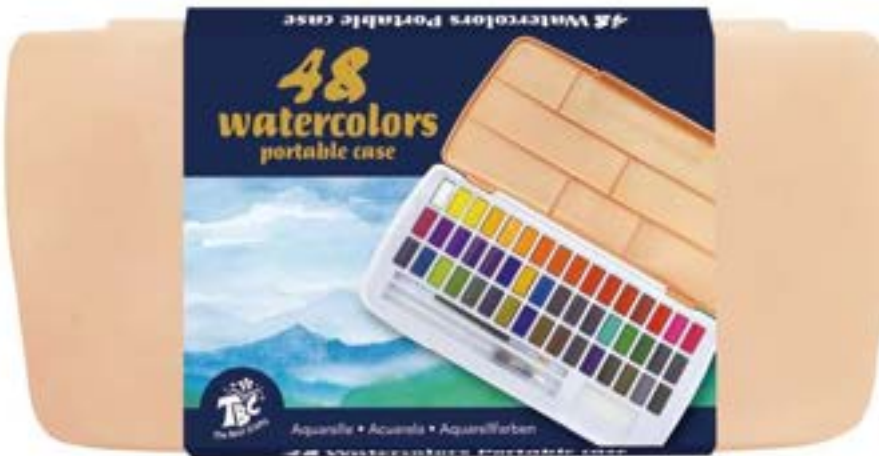

NO. 2103

Size: 20.5x1x28.8 cm
Contains: 12 WaterColor Cakes
1 Paint Brush

Watercolors Portable Case

NO. 2953

Size: 18.5x2.2x13.5 cm

Contains: 1 Pocket sized plastic box, with integral palette
24 Watercolors, 1 Paint brush, 1 Refillable water-brush pen
1 Dabbing sponge

NO. 2954

Size: 23.1x2.2x13.5 cm

Contains: 1 Pocket sized plastic box, with integral palette
36 Watercolors, 1 Paint brush, 1 Refillable water-brush pen
1 Dabbing sponge

NO. 2955

Size: 26.8x2.2x13.5 cm

Contains: 1 Pocket sized plastic box, with integral palette
48 Watercolors, 1 Paint brush, 1 Refillable water-brush pen
1 Dabbing sponge