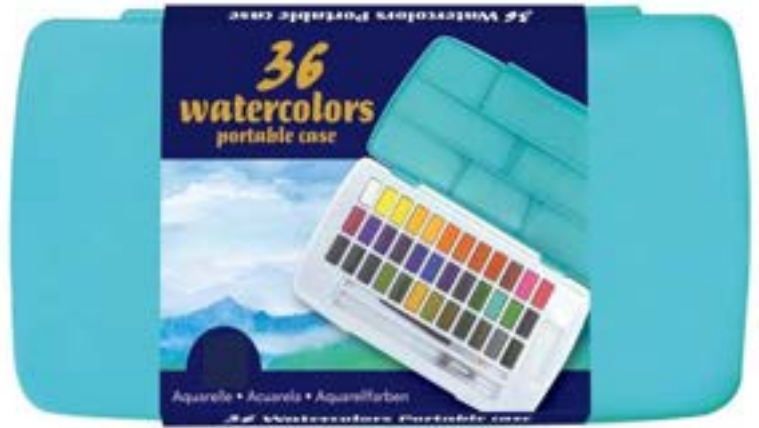

NO. 2103

Size: 20.5x1x28.8 cm
Contains: 12 WaterColor Cakes
1 Paint Brush

Watercolors Portable Case

NO. 2953

Size: 18.5x2.2x13.5 cm

Contains: 1 Pocket sized plastic box, with integral palette
24 Watercolors, 1 Paint brush, 1 Refillable water-brush pen
1 Dabbing sponge

NO. 2954

Size: 23.1x2.2x13.5 cm

Contains: 1 Pocket sized plastic box, with integral palette
36 Watercolors, 1 Paint brush, 1 Refillable water-brush pen
1 Dabbing sponge

NO. 2955

Size: 26.8x2.2x13.5 cm

Contains: 1 Pocket sized plastic box, with integral palette
48 Watercolors, 1 Paint brush, 1 Refillable water-brush pen
1 Dabbing sponge