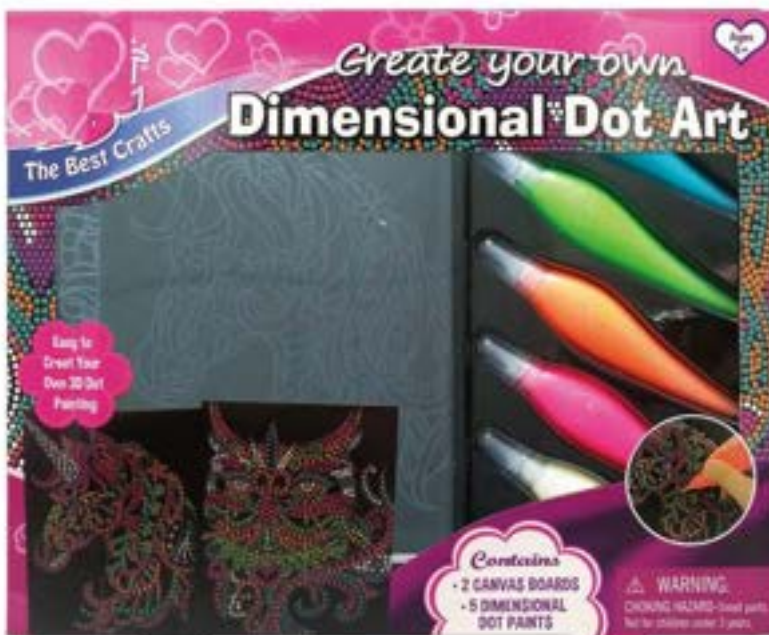

NO. 2170

Size: 25.7x2.3x20.7 cm

Contains: 2 Art Boards 6x9 in (15.2x23cm)

5 Paint Tubes (15ml) each