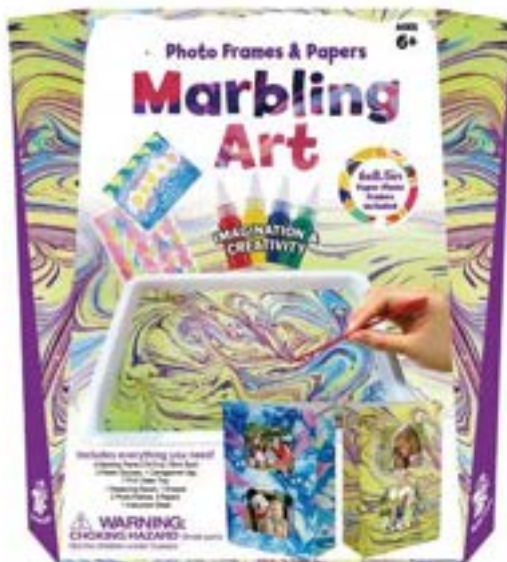

NO. 2409

Size: 23x5x27 cm

Contains: 4 Marbling Paints 0.67 fl oz (19ml) each
2 Plastic Styluses, 1 Carrageenan (8g), 1 PVC Water Tray,
1 Measuring Spoon, 1 Dropper, 1 Stretched Canvas (6x6 in),
1 Wooden Easel, 5 White Papers, Instruction Sheet

NO. 2410

Size: 23x5 x27 cm

Contains: 4 Marbling Paints (19ml) each
2 Plastic Styluses, 1 Carrageenan (8g)
1 PVC Water Tray, 1 Measuring Spoon
1 Dropper, 12 Wooden Beads
1 Elastic Rope (1m), 5 Papers, Instruction Sheet

NO. 2411

Size: 23x5x27 cm

contains: 4 Marbling Paints (19ml) each
2 Plastic Styluses, 1 Carrageenan (8g), 1 PVC Water
Tray, 1 Measuring Spoon, 1 Dropper, 9 Wooden
Hang Tags, 1 Hemp Rope (1.5m), 5 Papers, Instruction Sheet