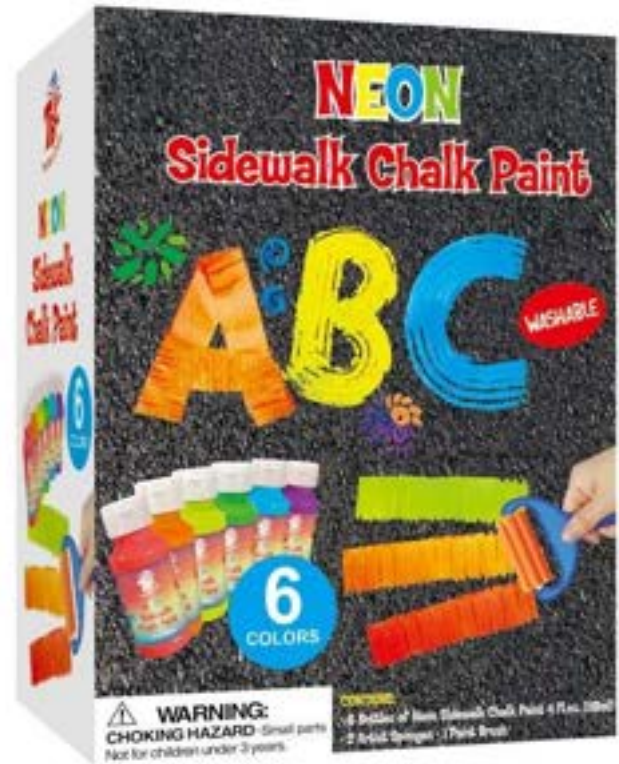

NO. 2761

Size: 13.8x3.8x23 cm

Contains: 6 Bottles of Neon Sidewalk Chalk Paint 4 fl.oz. (118ml)

2 Artist Sponges, 1 Paint Brush