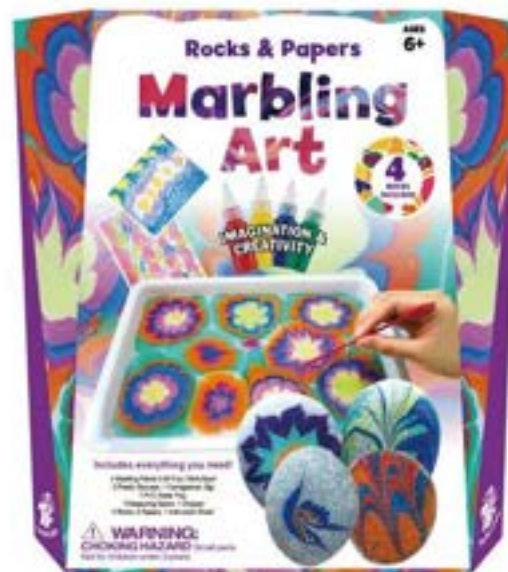

NO. 2410

Size: 23x5 x27 cm

Contains: 4 Marbling Paints (19ml) each
2 Plastic Styluses, 1 Carrageenan (8g)
1 PVC Water Tray, 1 Measuring Spoon
1 Dropper, 12 Wooden Beads
1 Elastic Rope (1m), 5 Papers, Instruction Sheet

NO. 2411

Size: 23x5x27 cm

contains: 4 Marbling Paints (19ml) each
2 Plastic Styluses, 1 Carrageenan (8g), 1 PVC Water
Tray, 1 Measuring Spoon, 1 Dropper, 9 Wooden
Hang Tags, 1 Hemp Rope (1.5m), 5 Papers, Instruction Sheet

NO. 2412

Size: 23x5x27 cm

contains: 4 Marbling Paints (19ml) each, 2 Plastic Styluses,
1 Carrageenan (8g), 1 PVC Water Tray, 1 Measuring Spoon,
1 Dropper, 2 Photo Frames, 5 Papers, Instruction Sheet

NO. 2413

Size: 23x5x27 cm

contains: 4 Marbling Paints 0.67 fl oz (19ml) each, 2 Plastic Styluses,
1 Carrageenan (8g), 1 PVC Water Tray, 1 Measuring Spoon,
1 Dropper, 4 Rocks, 5 Papers, Instruction Sheet

FOAM SENSORY PAINT