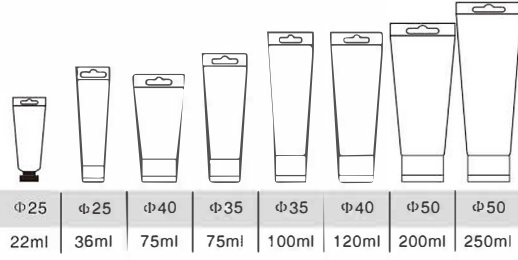

Acrylic Colour

PRODUCT CODE	DESCRIPTION	PACKING		CARTON MEAS	WEIGHT
		Inner (pcs/box)	Outer (pcs/carton)		
DA22T	22ml in single tube	6	288	380*320*235MM	11.5kgs
DA36T	36ml in single tube	5	240	325*270*255MM	10.5kgs
DA60T	60ml in single tube	6	72	400*235*172MM	6.5kgs
DA75T	75ml in single tube	3	72	320*275*285MM	8kgs
DA100T	100ml in single tube	6	72	460*270*195MM	11.5kgs
DA120T	120ml in single tube	3	60	480*275*193MM	11.5kgs
DA200T	200ml in single tube	6	36	554*260*209MM	10kgs
DA250T	250ml in single tube	0	24	350*240*220MM	8kgs

ACRYLIC COLOUR SINGLE BOTTIE

DA Acrylic Colour

PRODUCT CODE	DESCRIPTION	PACKING		CARTON MEAS	WEIGHT
		Inner (pcs/box)	Outer (pcs/carton)		
DA250E	250ml in single bottle	20	340*280*160MM	6.5kgs	
DA500E	500ml in single bottle	24	625*230*226MM	15kgs	
DA1200	1200ml in single bottle	4	560*280*185MM	13kgs	
DA2000	2000ml in single bottle	2	265*135*288MM	5.5kgs	

ACRYLIC COLOUR SET

Product code:

DESCRIPTION	PACKING		CARTON MEAS	WEIGHT
	Inner (pcs/box)	Outer (pcs/carton)		
6x22ml Acrylic colour set	12	48	353*325*230MM	12.5kgs
12x22ml Acrylic colour set	6	24	430*338*265MM	14.2kgs
24x22ml Acrylic colour set	0	6	435*215*221MM	5.5kgs
36x22ml Acrylic colour set	0	4	305*290*220MM	4.5kgs
48x22ml Acrylic colour set	0	4	395*290*225MM	6.5kgs
6x75ml Acrylic colour set	6	12	460*247*226MM	8.3kgs

ACRYLIC COLOUR

DA104	Titanium White 钛白	DA839	Neon Brilliant Green 荧光翠绿
DA 838	Neon Lemon Yellow 荧光柠檬黄	DA860	Neon Green 荧光绿
DA820	Neon Yellow 荧光黄	DA559	Emerald Green 粉绿
DA215	Lemon Yellow 柠檬黄	DA420	Light Green 浅绿
DA120	Yellow Mid 中黄	DA568	Grass Green 草绿
DA130	Yellow Deep 深黄	DA 744	Oxidation Chrome Green 氧化铬绿
DA676	Yellow Ochre 土黄	DA460	Chrome Oxide Green 氧化铬绿
DA601	Raw Sienna 生赭	DA 580	Plant Green 叶绿
DA 693	Yellow Sienna 黄赭	DA560	Viridian 翠绿
DA830	Neon Orange Yellow 荧光桔黄	DA480	Phthalo Green 酞青绿
DA210	Flesh Tint 肉色	DA 441	Suhl Blue 苏尔蓝
DA684	Burnt Sienna 赭石	DA 490	Sky Blue 蔚蓝
DA 076	Burnt Sienna Yellow 烧石黄	DA 470	Teal 蓝松石
DA301	Orange Yellow 桔黄	DA 550	Turquoise Green 绿松石
DA150	Orange 橙色	DA360	Compose Blue 天蓝
DA324	Vermilion 朱红	DA 455	Cobalt Blue 钴蓝
DA315	Crimson Red 深红	DA8453	Cobalt Blue 钴蓝
DA 320	Bright Red 鲜红	DA 436	Brilliant Blue 亮蓝
DA302	Scarlet 大红	DA350	Cerulean Blue 湖蓝
DA240	Permanent Red 永固红	DA 430	Prussian Blue 普蓝
DA380	Pink 粉红	DA450	Phthalo Blue 酞青蓝
DA850	Neon Peach Red 荧光桃红	DA443	Ultra Blue 群青
DA819	Neon Rose 荧光玫瑰红	DA 410	Emerald Purple 粉紫
DA 390	Rose Purple 玫瑰紫	DA 449	Iron Blue 铁蓝
DA 199	Purple Red 紫红	DA300	Violet 青莲
DA 818	Neon Purple 荧光紫	DA 581	Deep Green 深绿
DA 526	Purple 紫色	DA 780	Gray Light 浅灰
DA650	Brown 褐色	DA687	Burnt Umber 熟褐
DA520	Ripe Sienna 熟赭	DA630	Mars Black 马斯黑
DA510	Red Ochre 土红	DA793	Black 黑色
DA690	Vandyke Brown 威迪克棕	DA810	Silver 银色
DA540	Raw Umber 生赭	DA800	Gold 金色

64 COLOURS