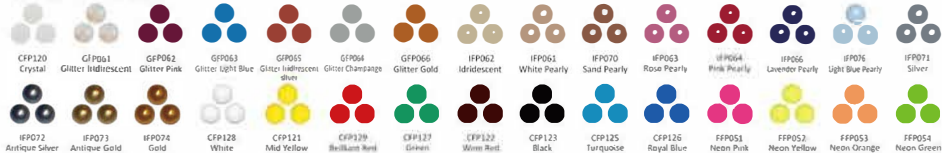

3D BEAD PAINT

COLOR CHART-30 COLOURS