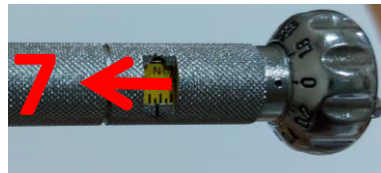

(x2)

4

6

(x6)

M8 (x6)

M8x60 (x4)
for front / for rear

M8x70 (x2) for middle

ERKUL[®]
Products & Quality

RANGE ROVER VOGUE 2002-2012 SKYPORT ROOF RAIL

instructions

REAR

MIDDLE

FRONT