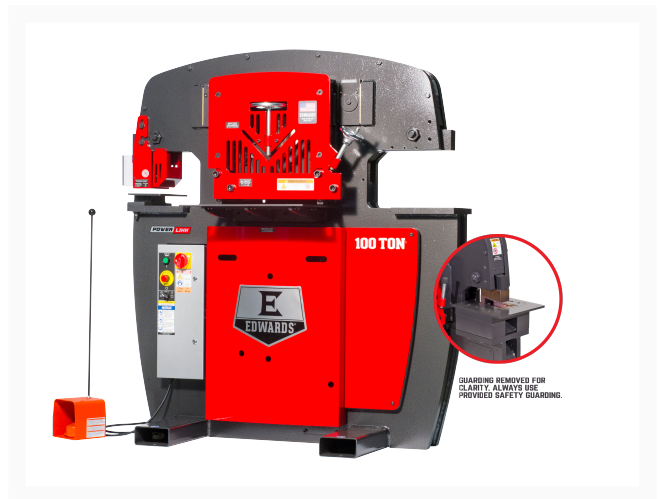

# 100 Ton Ironworker 208V, 3Ph, PowerLink, Coper Notcher & 2 LED Lights

## Additional Information

---

Stock Number	ED9-10231512
Flat Bar Shear Max Capacity 1"	14
Flat Bar Shear Max Round (In)	1-1/4
Flat Bar Shear Max Square (In)	1-1/4
Flat Bar Shear Work Height (In.)	37
Model Number	10231512
Motor Amps	22
Motor (HP)	7.5 HP 3 ~ 208V
Motor Speed (RPM)	1765
Prop 65	None
Punch Max Capacity (In.)	1-1/16 dia in 1" A36"
Punch Open Height (In)	8-3/4
Punch Shut Height (In)	6-15/16
Punch Stroke (In.)	1-13/16
Punch Throat Depth (In.)	11
Punch Work Height (In.)	39-1/16
Rating (Tons)	100
Reservoir (Gal.)	17
Valve Pressure (PSI)	3500
Weight (Lbs.)	4650