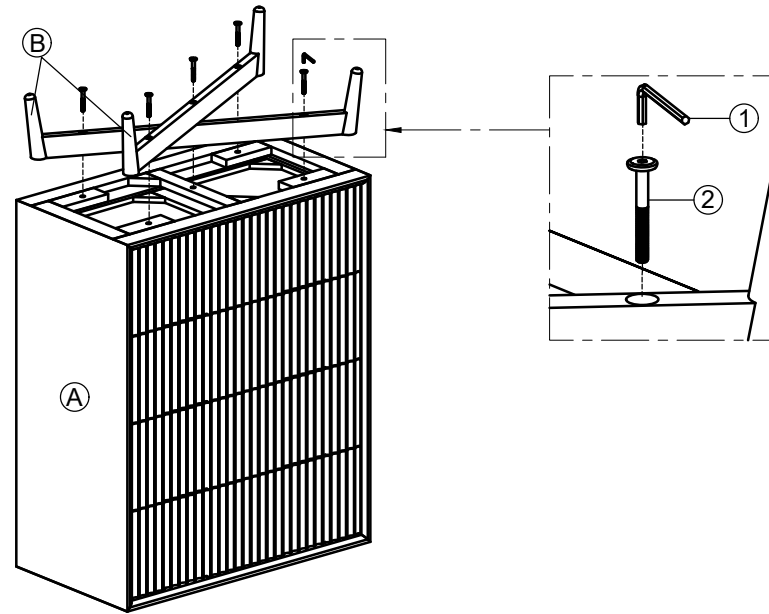

ASSEMBLY INSTRUCTION

G6920 - 4 DRAWERS CHEST

No	PARTS NAME	Q.ty (pcs)
Ⓐ	 4 Drawer chest	1

STEP 1

Ⓑ	 Legs Frame	1 Set
---	---	-------

STEP 2

No	LIST OF HARDWARE		Q.ty (pcs)
①	Bolts M6x60 		5
②	Allen key K4 		1
③	Handles 		8
④	Flat screw Ø3.5 x 12 		16
⑤	Plastic bracket 		2
⑥	Tie 		1
⑦	Screw Ø4x20 		2
	Screwdriver (not included) 		

ASSEMBLY INSTRUCTION G6920 - 4 DRAWERS CHEST

STEP 3

FINAL