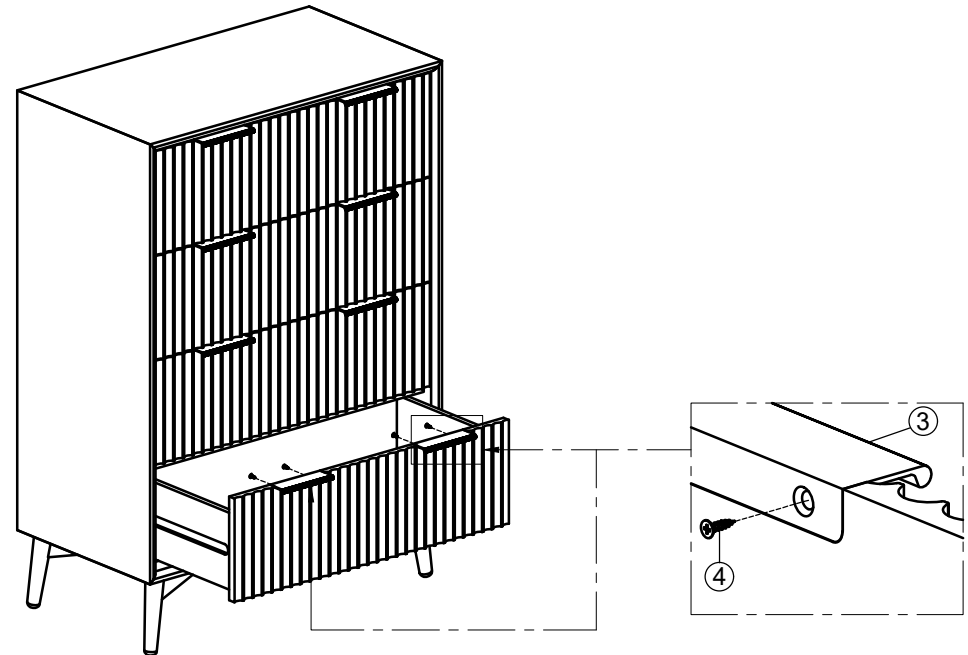

ASSEMBLY INSTRUCTION

G6920 - 4 DRAWERS CHEST

No	PARTS NAME	Q.ty (pcs)
Ⓐ	 4 Drawer chest	1

STEP 1

Ⓑ	 Legs Frame	1 Set
---	---	-------

STEP 2

No	LIST OF HARDWARE		Q.ty (pcs)
①	Bolts M6x60 		5
②	Allen key K4 		1
③	Handles 		8
④	Flat screw Ø3.5 x 12 		16
⑤	Plastic bracket 		2
⑥	Tie 		1
⑦	Screw Ø4x20 		2
	Screwdriver (not included) 		

ASSEMBLY INSTRUCTION G6920 - 4 DRAWERS CHEST

STEP 3

FINAL