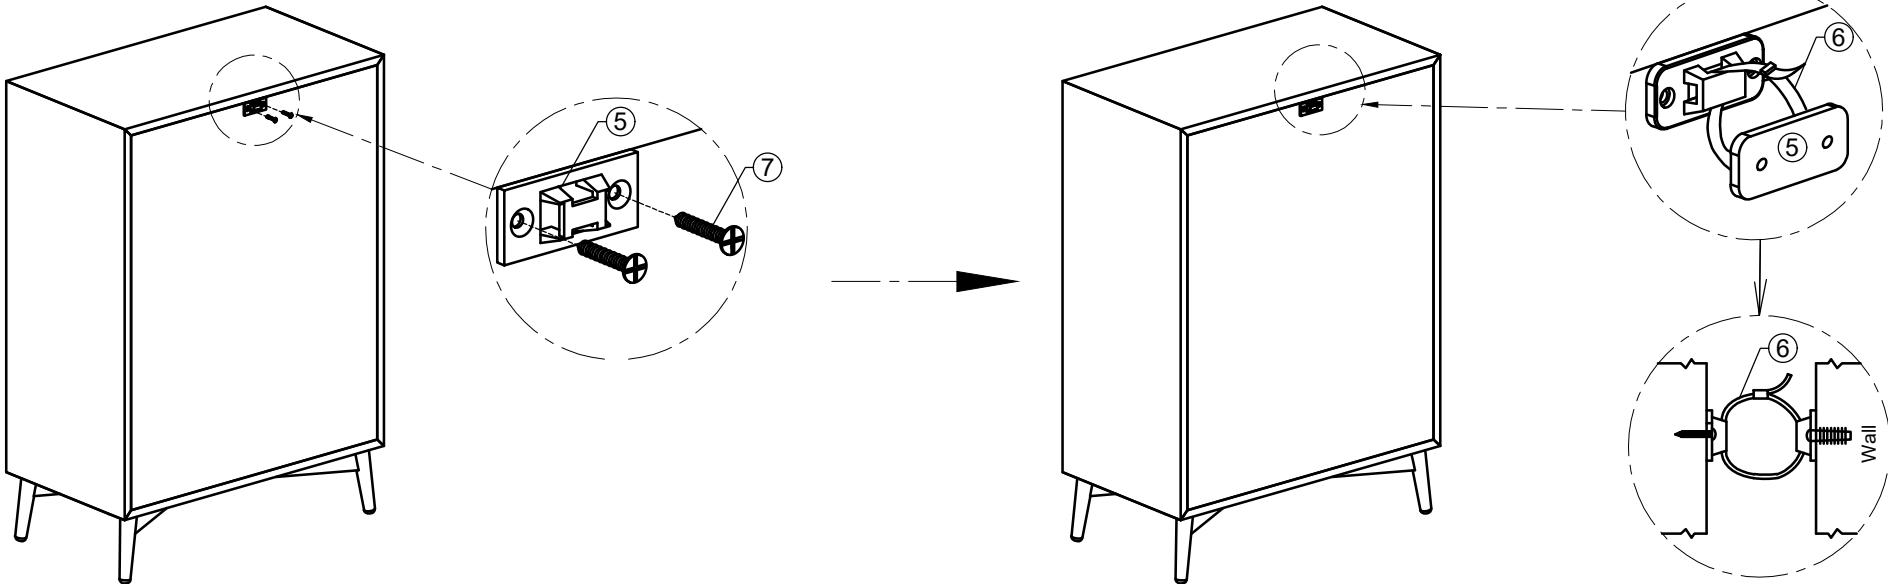

ASSEMBLY INSTRUCTION

G6920 - 4 DRAWERS CHEST

No	PARTS NAME	Q.ty (pcs)
Ⓐ	 4 Drawer chest	1

STEP 1

Ⓑ	 Legs Frame	1 Set
---	---	-------

STEP 2

No	LIST OF HARDWARE		Q.ty (pcs)
①	Bolts M6x60 		5
②	Allen key K4 		1
③	Handles 		8
④	Flat screw Ø3.5 x 12 		16
⑤	Plastic bracket 		2
⑥	Tie 		1
⑦	Screw Ø4x20 		2
	Screwdriver (not included) 		

ASSEMBLY INSTRUCTION G6920 - 4 DRAWERS CHEST

STEP 3

FINAL