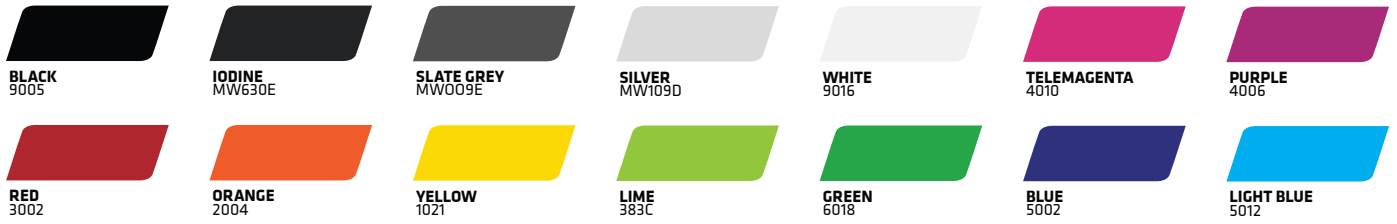

## STANDARD FRAME COLOURS.

## FINE TEXTURE FRAME COLOURS.

Actual frame colours may vary slightly from visuals. Other colours available on request.

## STANDARD UPHOLSTERY COLOURS.

Actual upholstery colours may vary slightly from visuals. Other colours available on request.