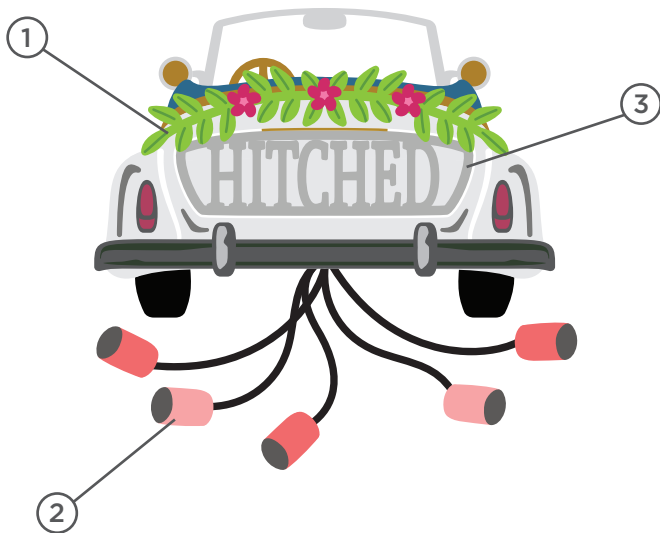

SUNDAY DRIVE

S4-1053

Detailed Step Outs:

SUNDAY SUNSET DRIVE

S4-1092

1 Floral Wreath

2 Female

3 Scarf

4 Trunk Sentiments

5 Embellishments

6 Male

Detailed Step Outs:

SUNDAY DRIVE - HITCHED

S2-306

① Floral Wreath

② Cans

③ Trunk Sentiments

Detailed Step Outs:

HOPPY SUNDAY DRIVE

S3-407

1 Bunny #1

2 Bunny #2

3 Wreath

4 Trunk Sentiments