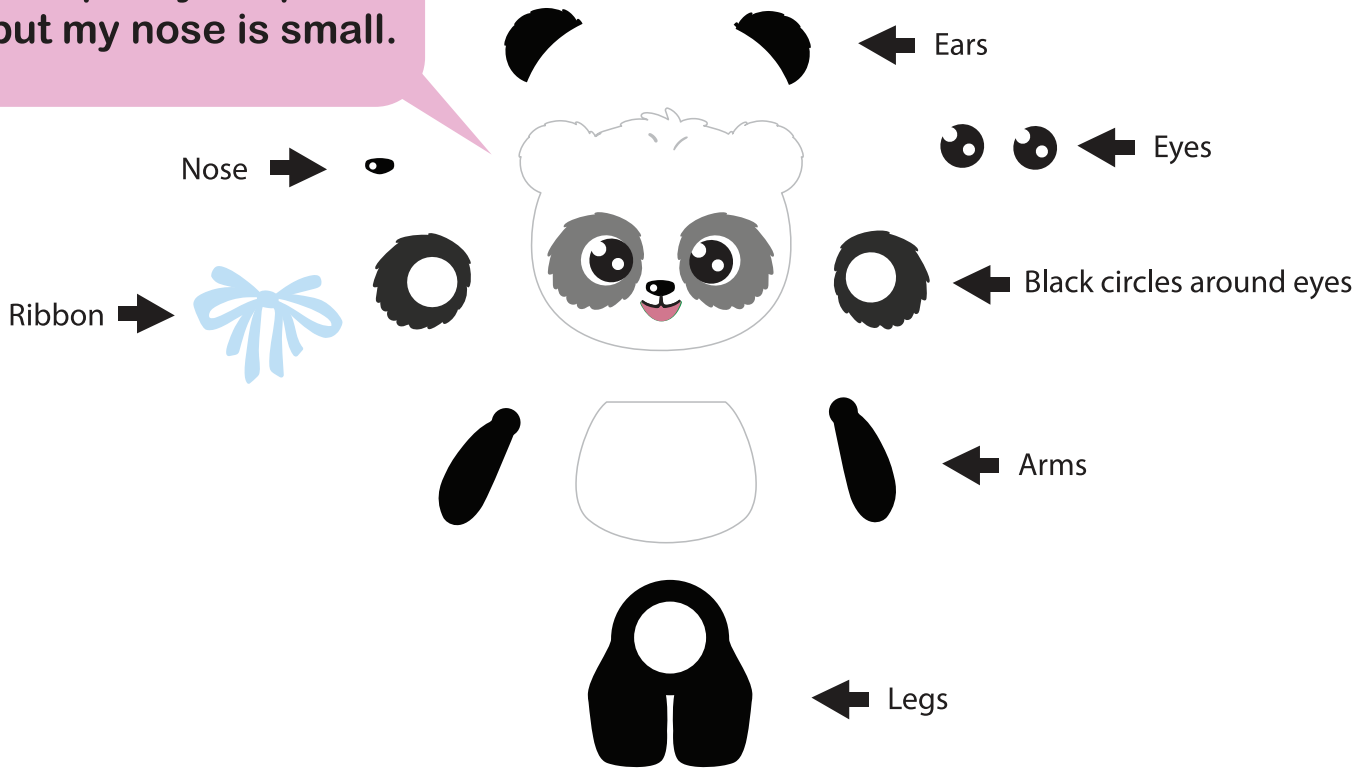

DANCIN' BIRTHDAY MONSTER

S3-495

Hello, I am Birthday monster and these are my parts.

How to build the eyes

Just some examples...

DANCIN' BIRTHDAY PANDA

S2-378

Panda bear.
I am pretty simple
but my nose is small.

Finished look!

DANCIN' BIRTHDAY DRAGON

S3-497

**Birthday dragon!
I have small claws.**

Finished look!

This side of arm and leg
tuck in behind of his body

How to build the wings & ears

How to build the gift box

BIRTHDAY DINOSAUR

S3-498

How to build the flower wreath

Finished look!