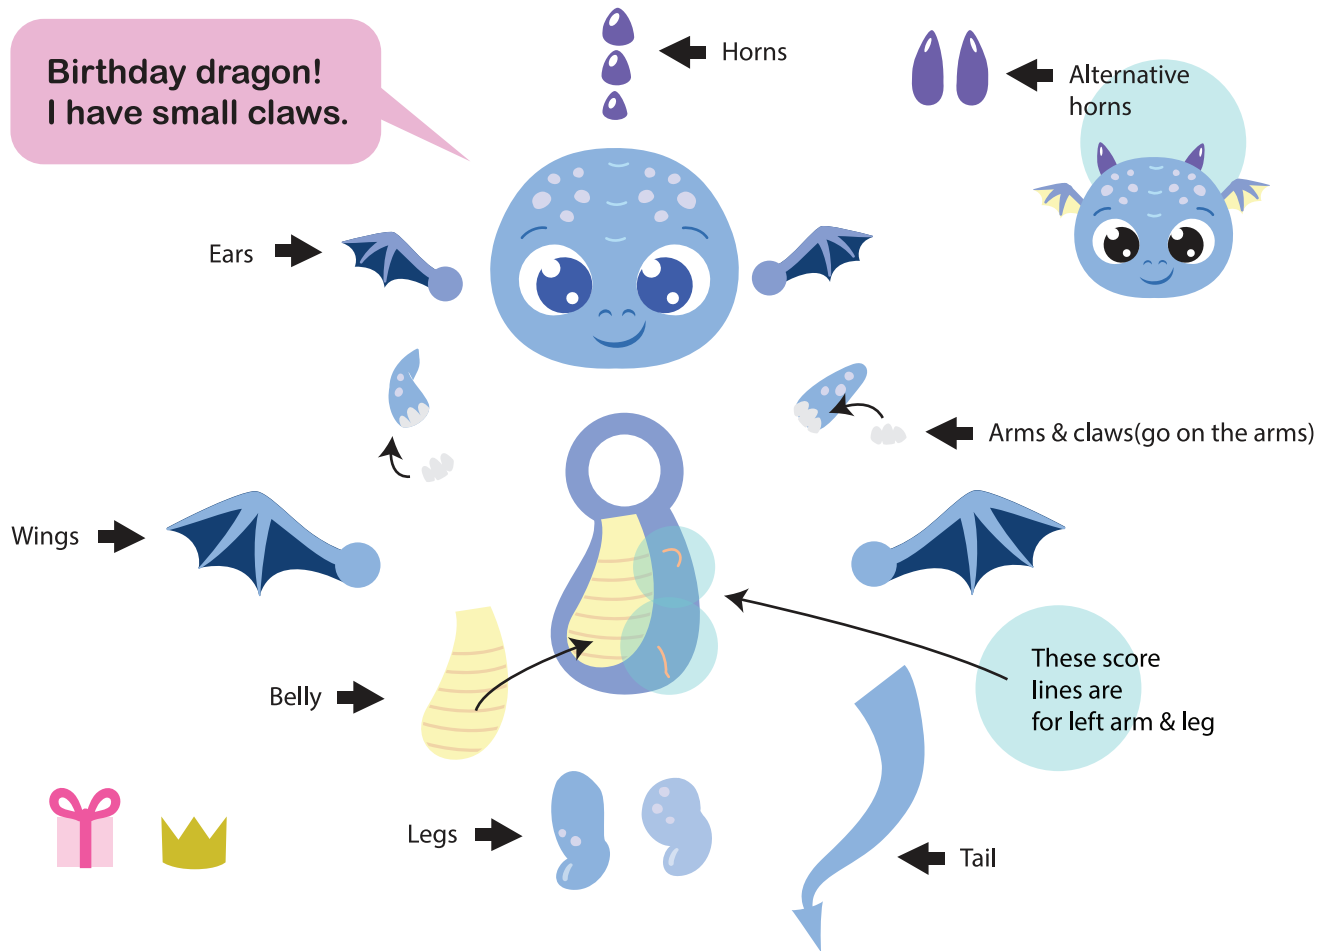

DANCIN' BIRTHDAY MONSTER

S3-495

Hello, I am Birthday monster and these are my parts.

How to build the eyes

Just some examples...

DANCIN' BIRTHDAY PANDA

S2-378

Panda bear.
I am pretty simple
but my nose is small.

Finished look!

DANCIN' BIRTHDAY DRAGON

S3-497

**Birthday dragon!
I have small claws.**

Finished look!

This side of arm and leg
tuck in behind of his body

How to build the wings & ears

How to build the gift box

BIRTHDAY DINOSAUR

S3-498

How to build the flower wreath

Finished look!