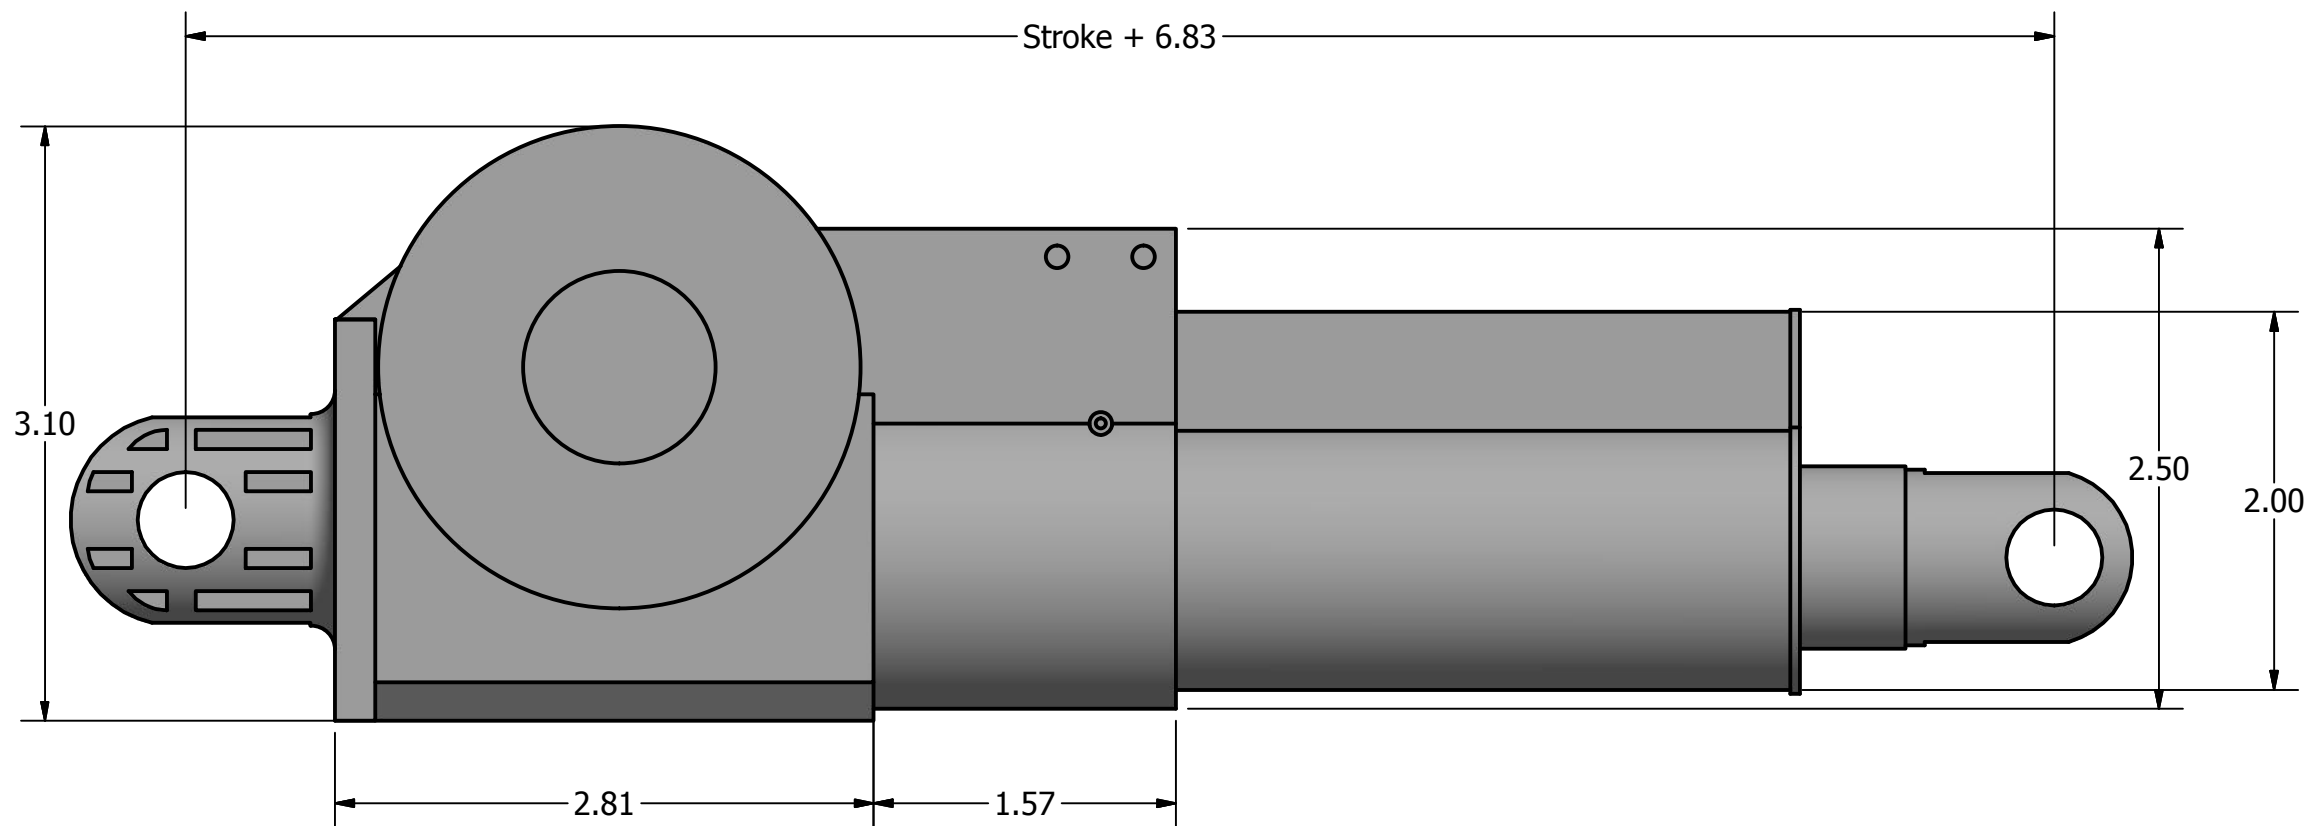

Perspective

Top

Side

Front

FA-200/400/1000-L-12-XX