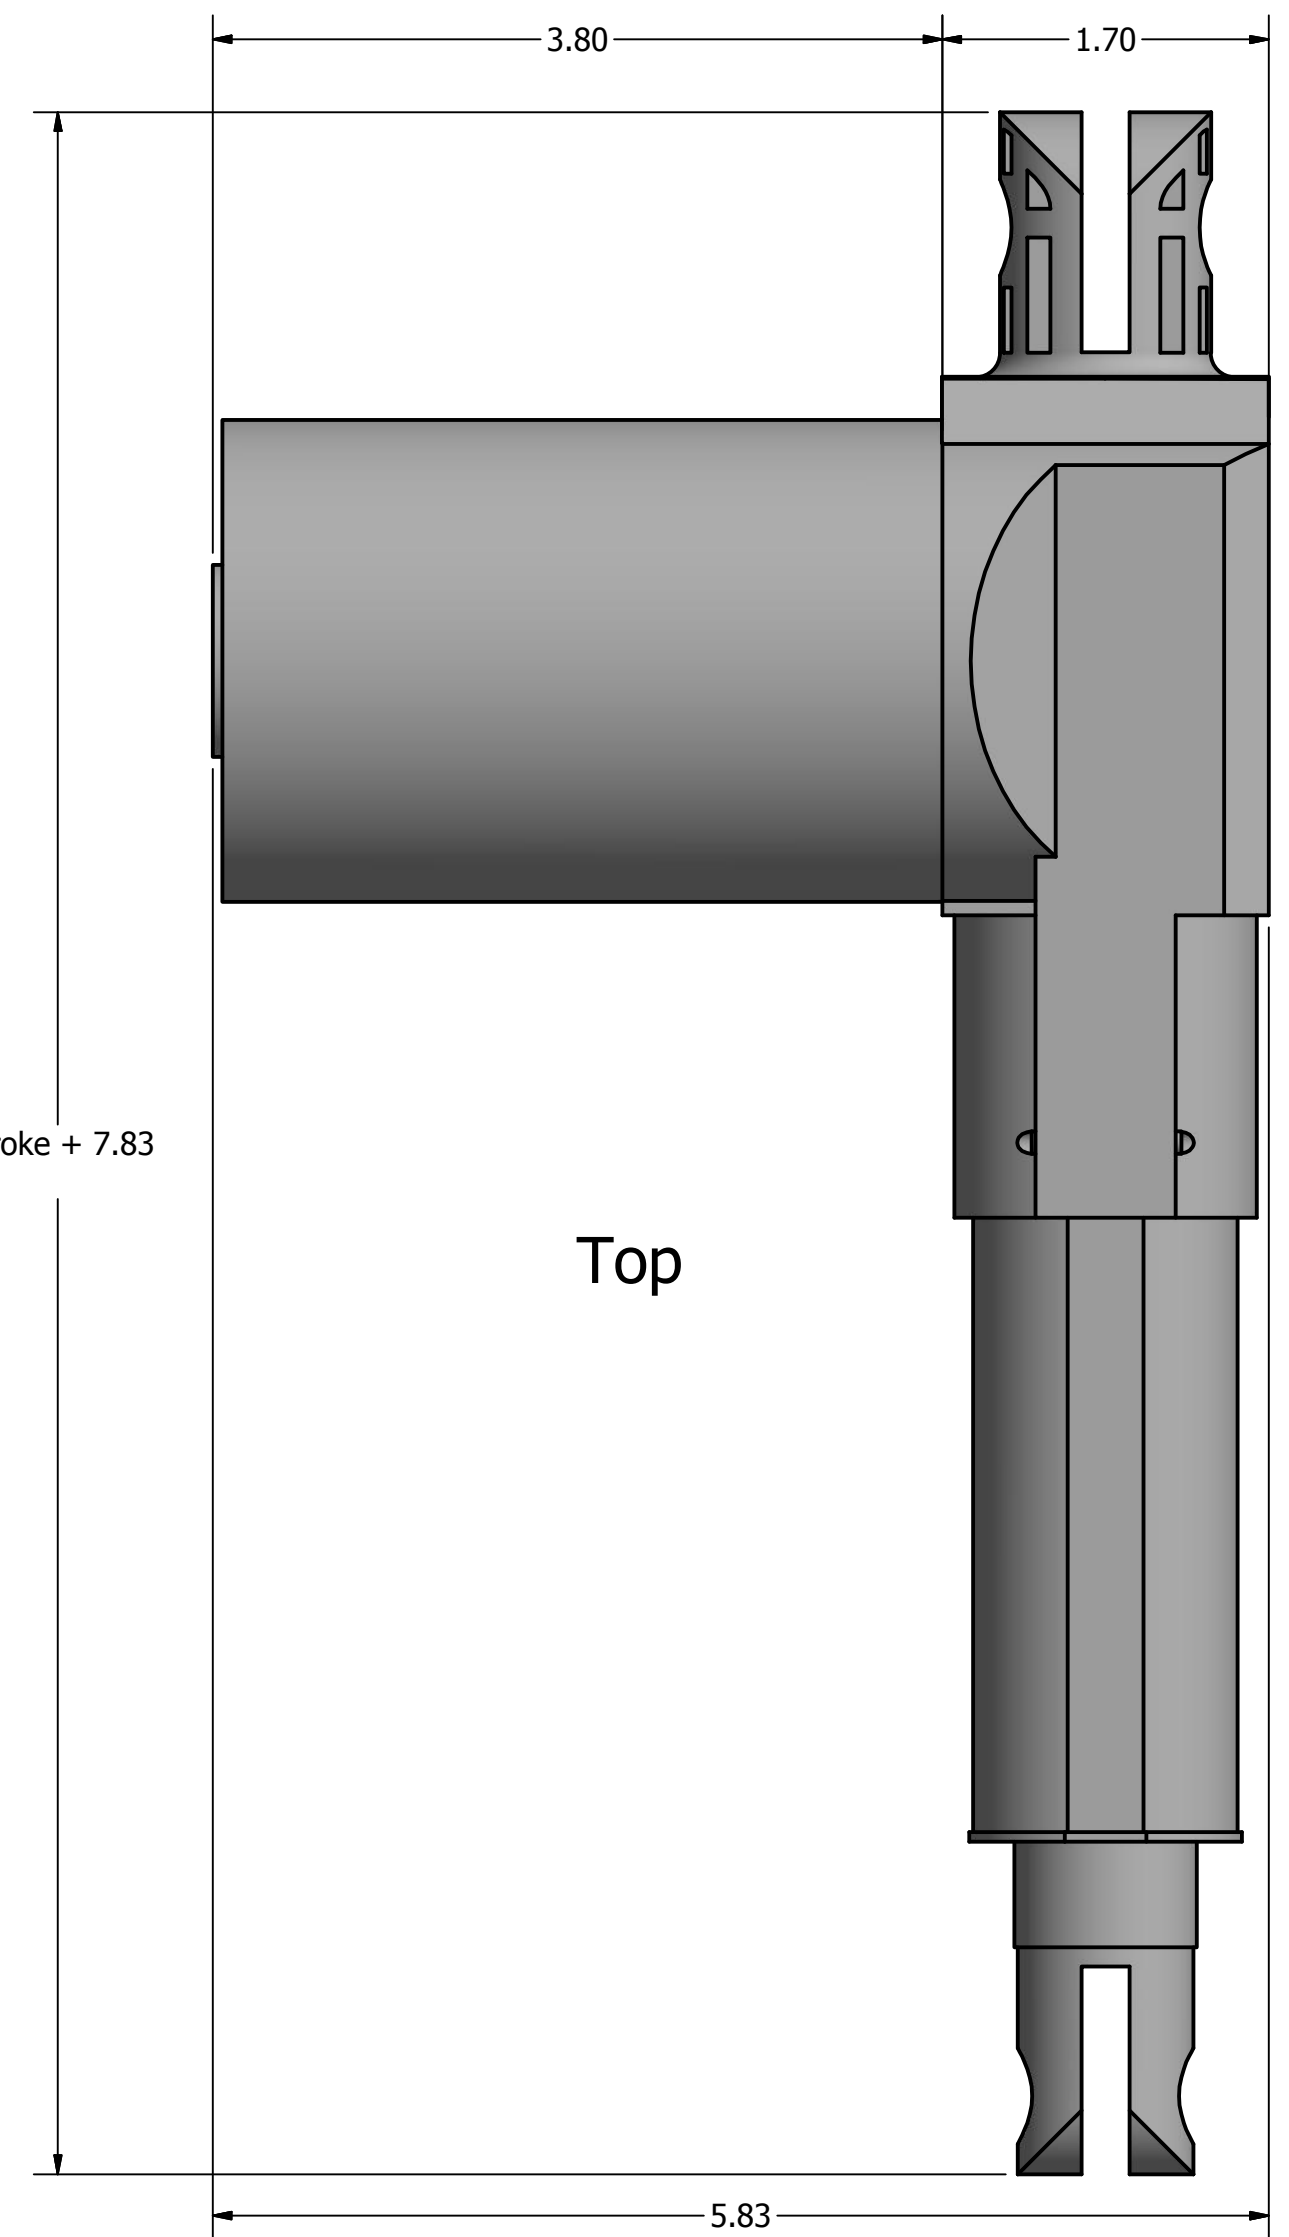

Perspective

Top

Side

Front

FA-200/400/1000-L-12-XX