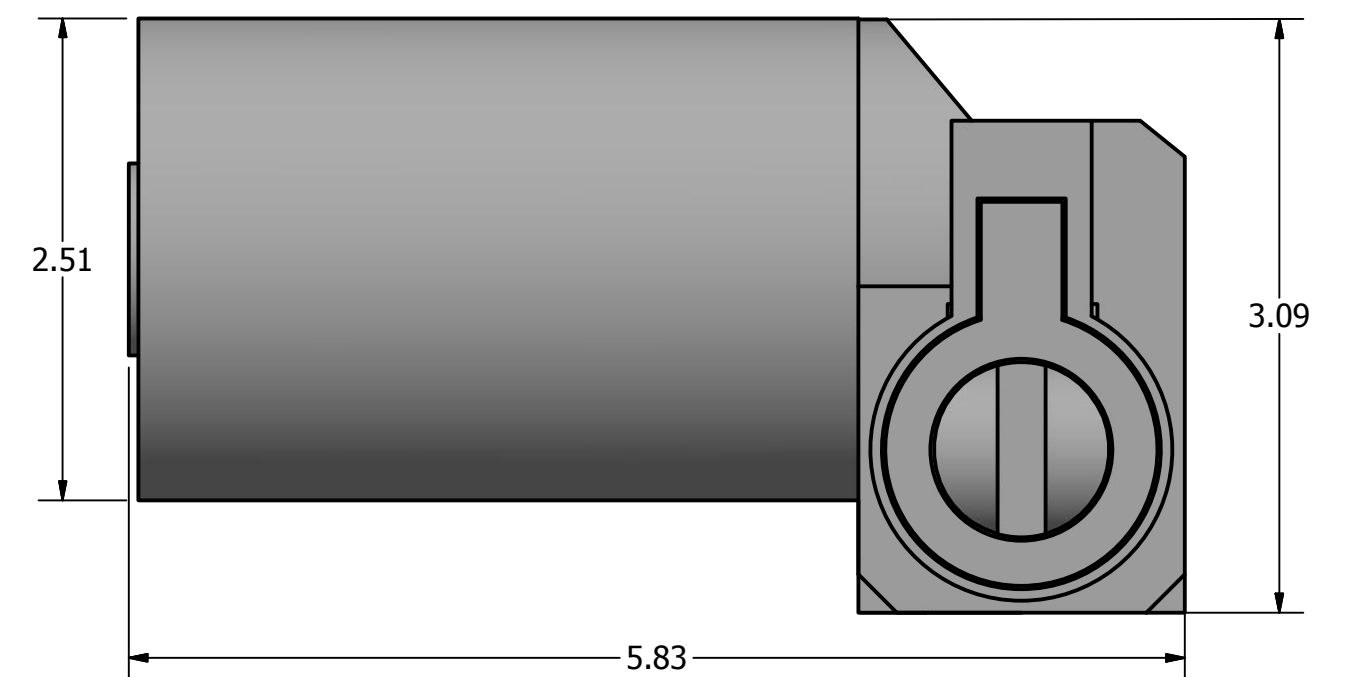

Perspective

Top

Side

Front

FA-200/400/1000-L-12-XX